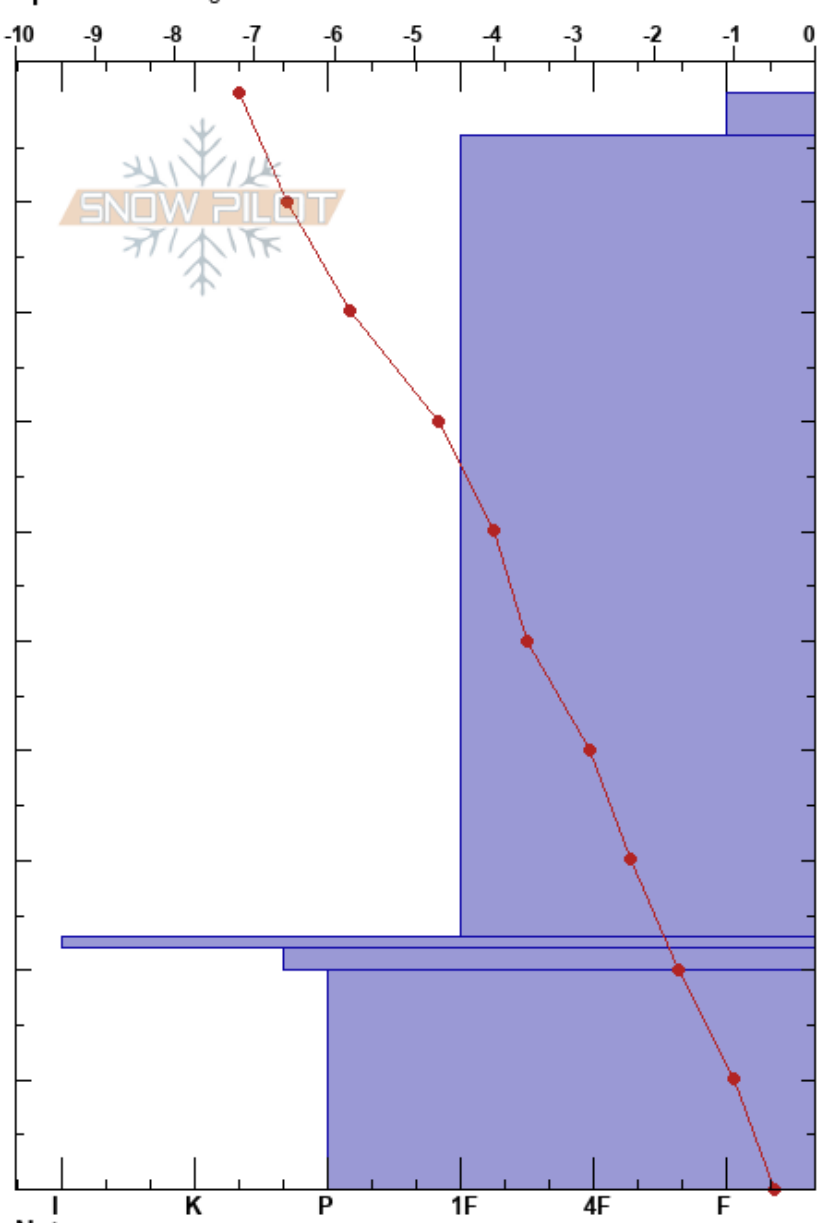

v-vid skidaskala 3
 Tröllaskagi
 Iceland
 Elevation: 440 m
 Aspect: 170°
 Specifics: Pit dug in a Ski Area

Gestur Hansson
 25/12/2017 - 14:30
 Co-ord: 66.12250N, -18.98925W
 Slope Angle: 22°
 Wind Loading:

Stability: **HS:100**
 Air Temperature: -6.8°C PF:30 4-77cm: Problematic layer
 Sky Cover: OVC
 Precipitation: NO
 Wind: NE Calm

| Form | Crystal Size | Moisture | ρ kg/m ³ | Stability tests & Layer comments |
|------|--------------|----------|--------------------------|----------------------------------|
| + | 3.5 | D | | |
| / | 2 | | | |
| ■ | | | | |
| △ | | D | | |
| ⊗ | | | | |

← CT19, SP @65cm

Notes: