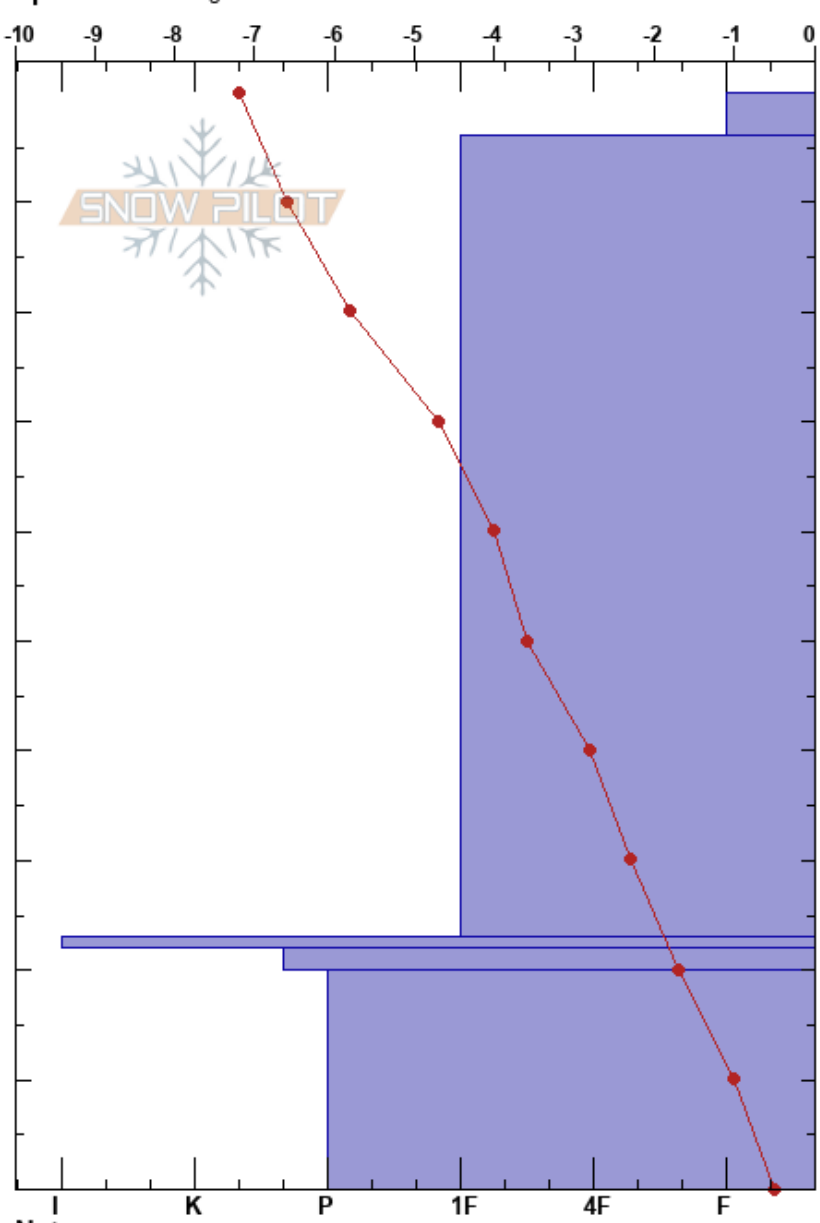

v-vid skidaskala 3
 Tröllaskagi
 Iceland
 Elevation: 440 m
 Aspect: 170°
 Specifics: Pit dug in a Ski Area

Gestur Hansson
 25/12/2017 - 14:30
 Co-ord: 66.12250N, -18.98925W
 Slope Angle: 22°
 Wind Loading:

Stability: **HS:100**
 Air Temperature: -6.8°C PF:30 4-77cm: Problematic layer
 Sky Cover: OVC
 Precipitation: NO
 Wind: NE Calm

Form	Crystal Size	Moisture	ρ kg/m ³	Stability tests & Layer comments
+	3.5	D		
/	2			
■				
△		D		
⊗				

← CT19, SP @65cm

Notes: