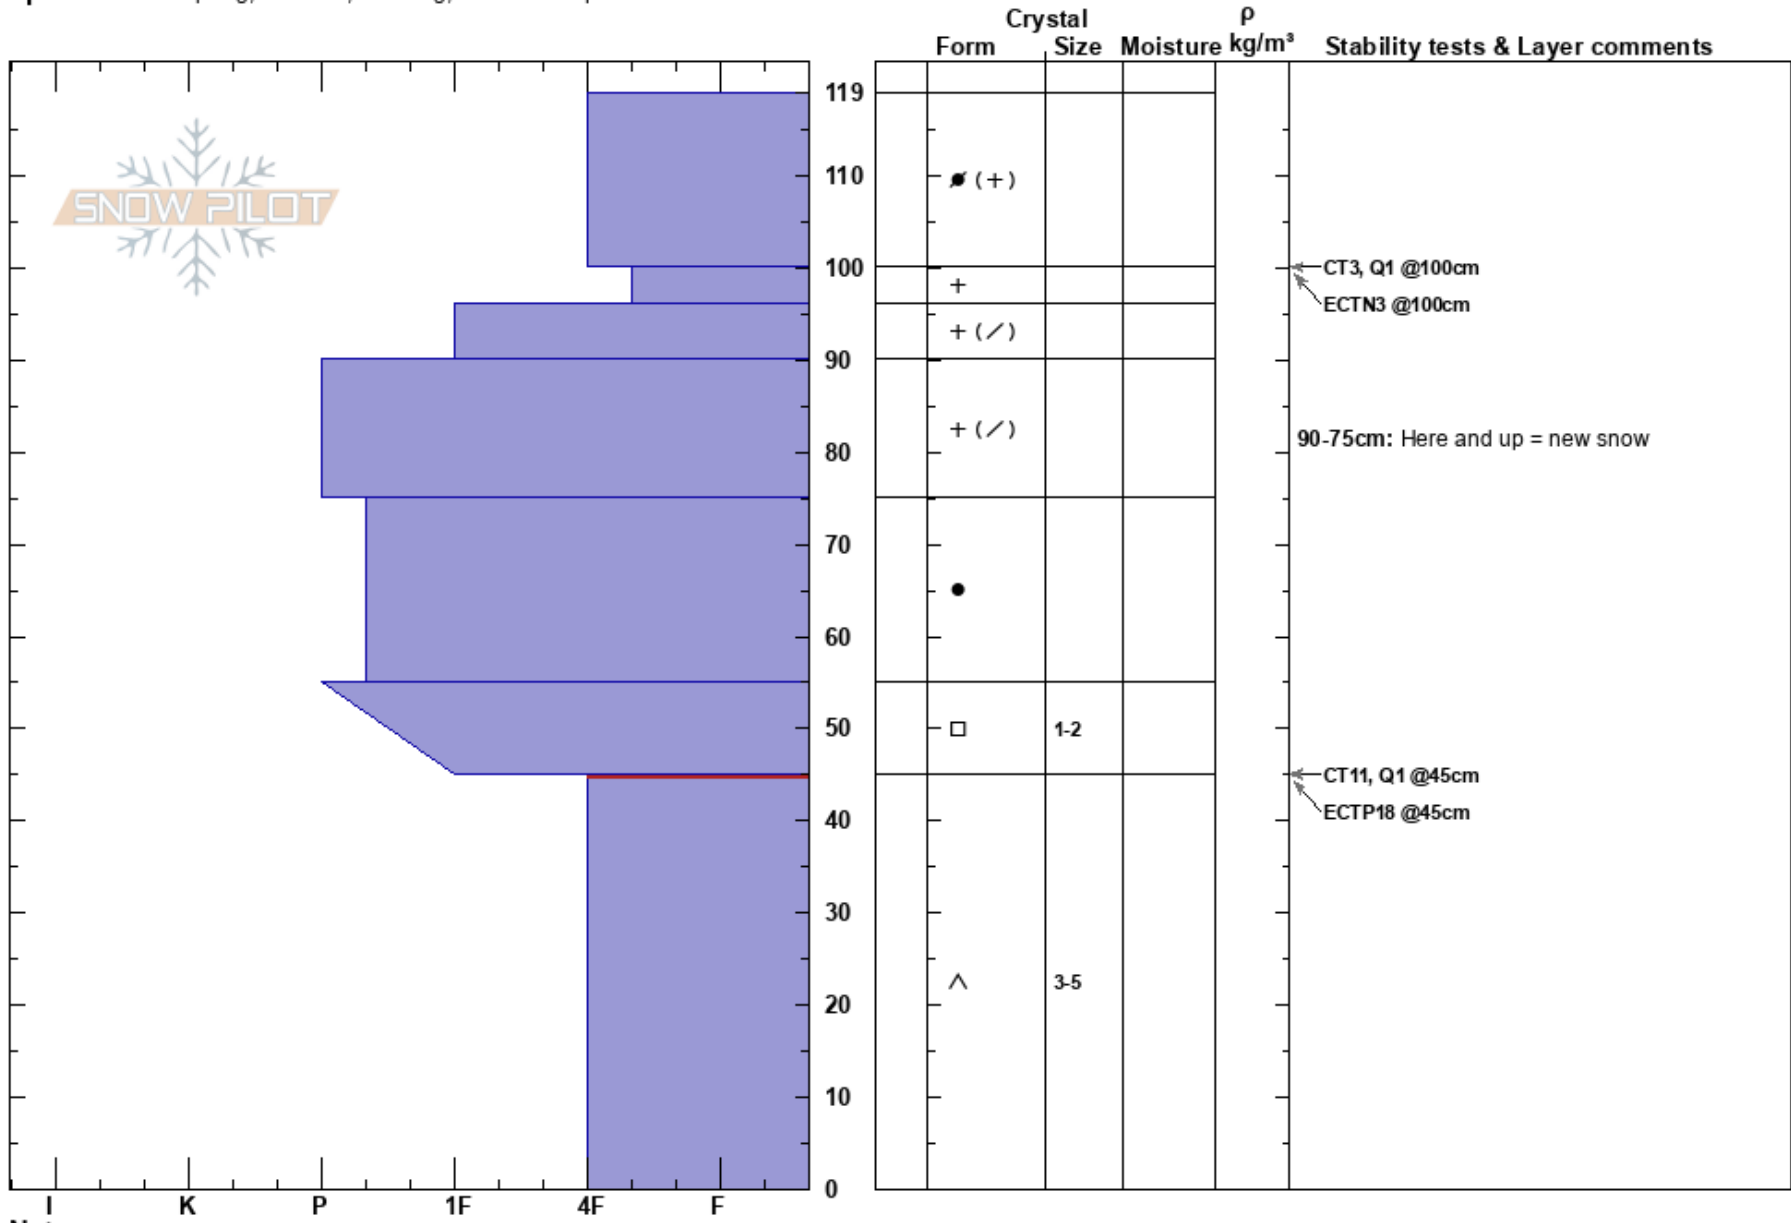

Geneva Basin  
 Justin Swantek  
 Front Range  
 12/30/2022 - 1:00pm  
 CO  
**Co-ord:** 39.56538N, -105.73397W  
**Elevation:** 11628 ft  
**Slope Angle:** 18°  
**Aspect:** E  
**Wind Loading:** yes  
**Specifics:** Collapsing, localized; Cracking; We skied slope

**Stability:** Poor  
**Air Temperature:** 23°F  
**Sky Cover:** FEW  
**Precipitation:** S-1  
**Wind:** W Light Breeze

**HS:** 119  
**Layer Notes:**  
 90-75cm: Here and up = new snow  
 45-0cm: Problematic layer

**Notes:** Just below ridge where loading was most prevalent.