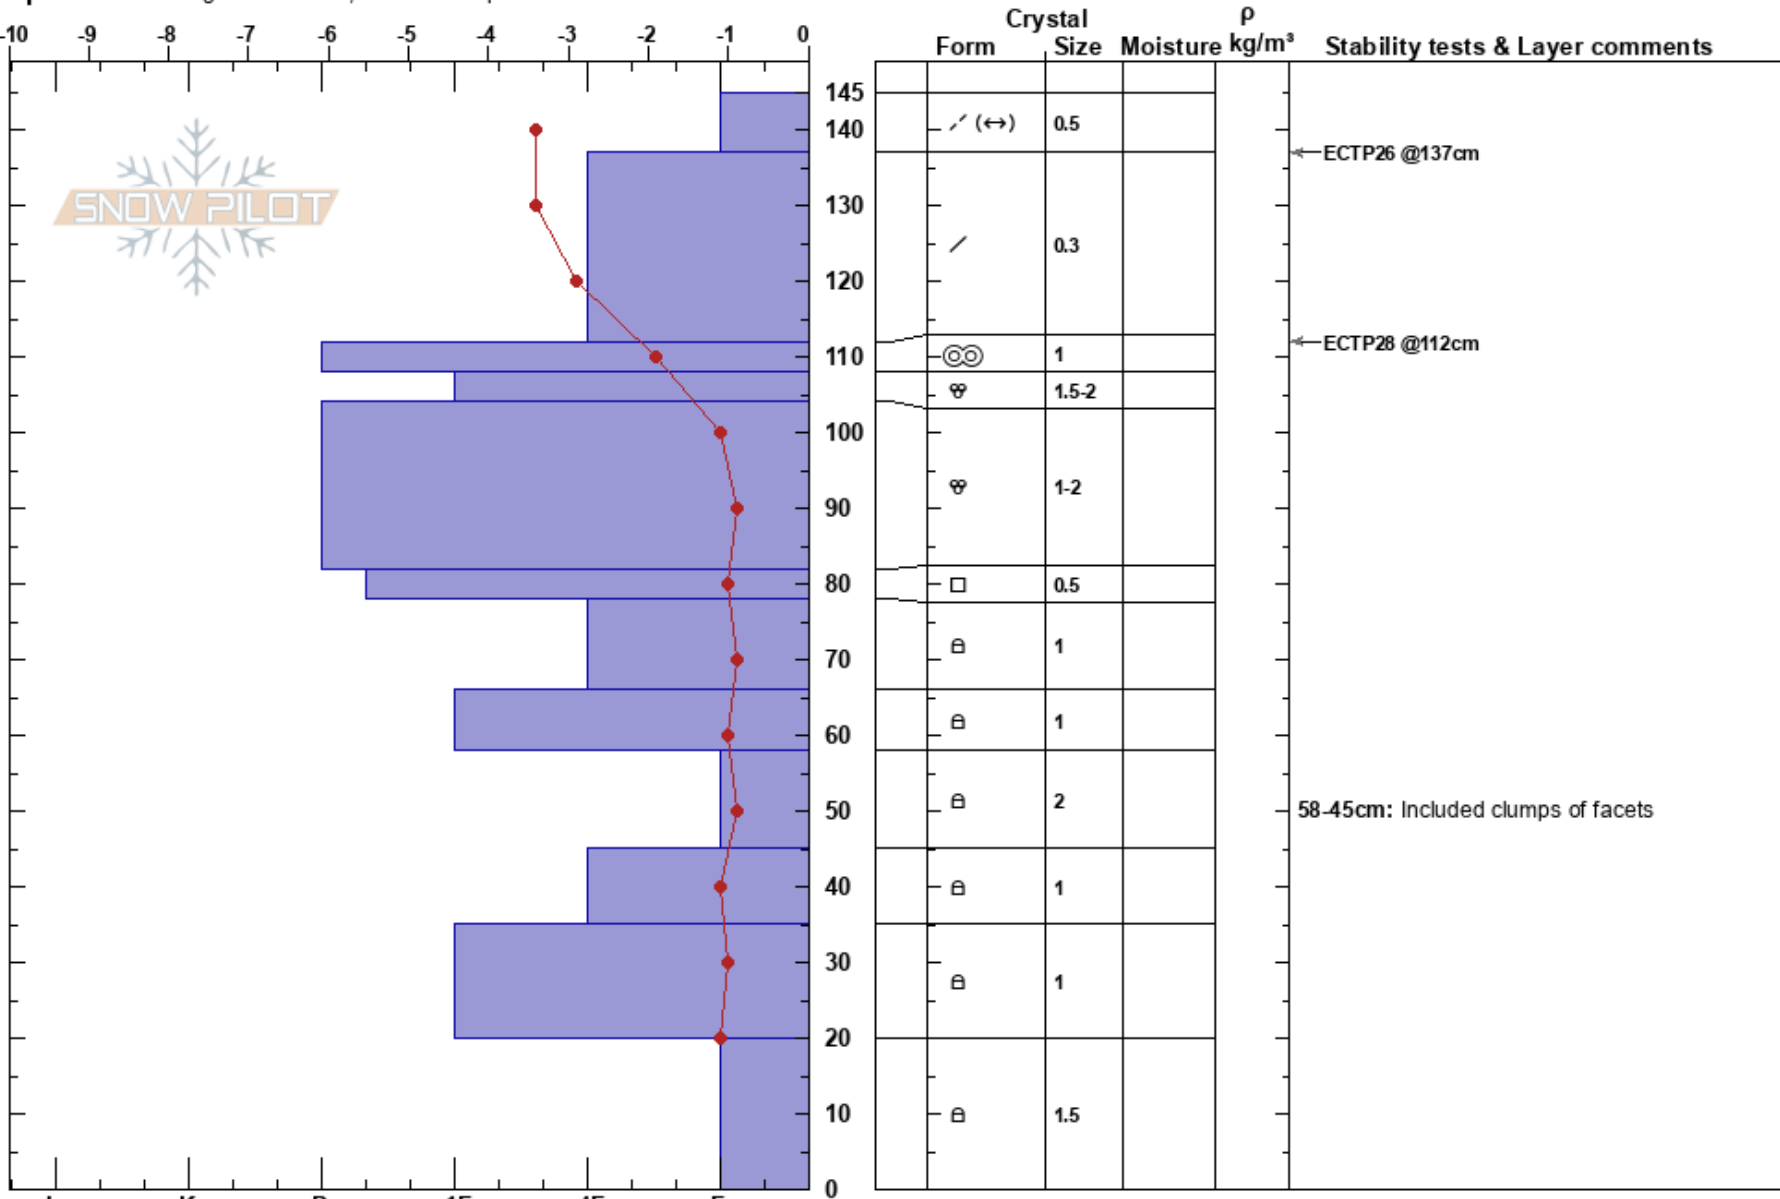

20221230 NF K2-3
 Silver Valley Area
 ID
 Elevation: 6196 ft
 Aspect: 338°
 Specifics: Pit dug in a Ski Area; We skied slope

Erica Aamodt
 12/30/2022 - 1:00pm
 Co-ord: 47.48881N, -116.12926E
 Slope Angle: 38°
 Wind Loading: no

Stability:
 Air Temperature: -3.2°C
 Sky Cover: OVC
 Precipitation: S-1
 Wind: Calm

HS:145
 PF:15
 Layer Notes:
 58-45cm: Included clumps of facets
 58-45cm: Problematic layer

Notes: Skier-effected in the past week. Ice columns noted from rain crust @112 cm down to approx. 82 cm.