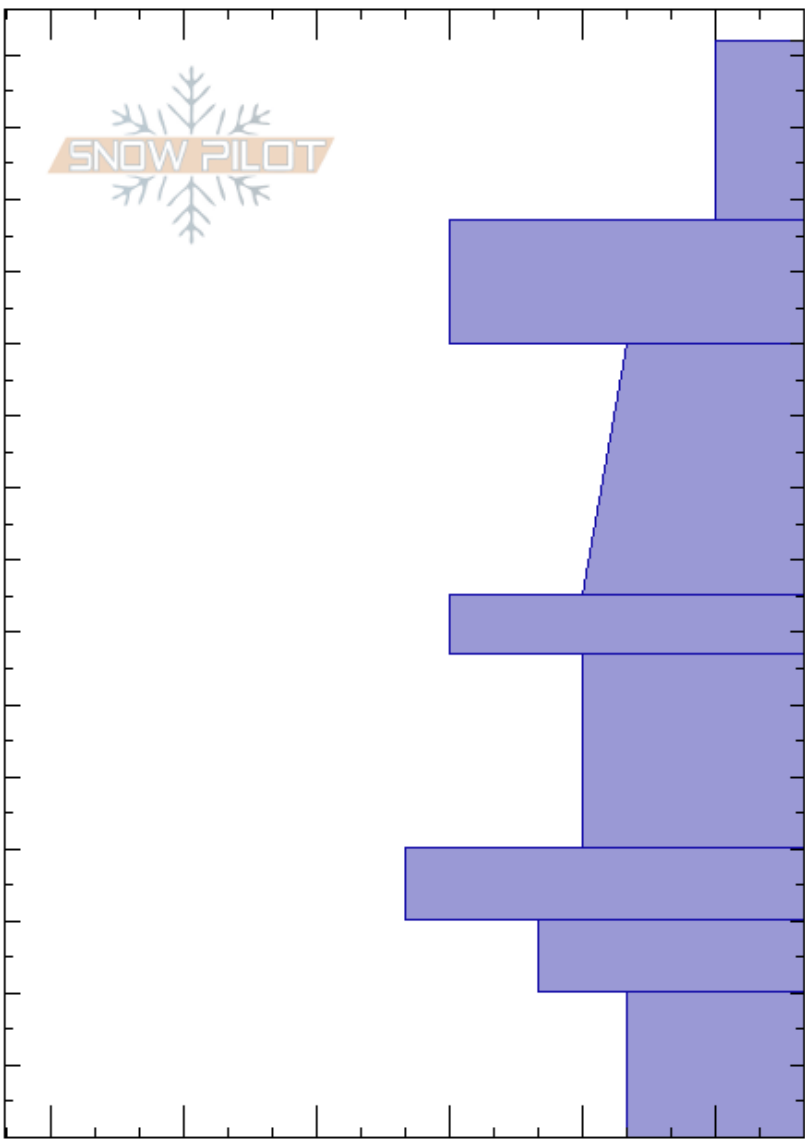

Middle Crud  
 Chugach Range  
 AK  
 Elevation: 3614 ft  
 Aspect: 345°  
 Specifics:

Gareth Brown  
 12/29/2022 - 2:00pm  
 Co-ord: 61.19103N, -145.39508W  
 Slope Angle: 15°  
 Wind Loading: no

Stability:  
 Air Temperature:  
 Sky Cover: SCT  
 Precipitation: NO  
 Wind: Calm

HS:152  
 PF:25  
 PS:25  
 67-40cm: Problematic layer  
 20-0cm: DH showed signs of rounding

Height (cm)	Crystal		Moisture	$\rho$ kg/m <sup>3</sup>	Stability tests & Layer comments
	Form	Size			
152					
140	+				
130					
120	/	0.3-0.5			
110					← ECTN16 @110cm ← CT16, Q3 @110cm
100					
90					
80					
70					
60					
50	□	0.5-1			
40					
30					
20					
10	^				20-0cm: DH showed signs of rounding
0					