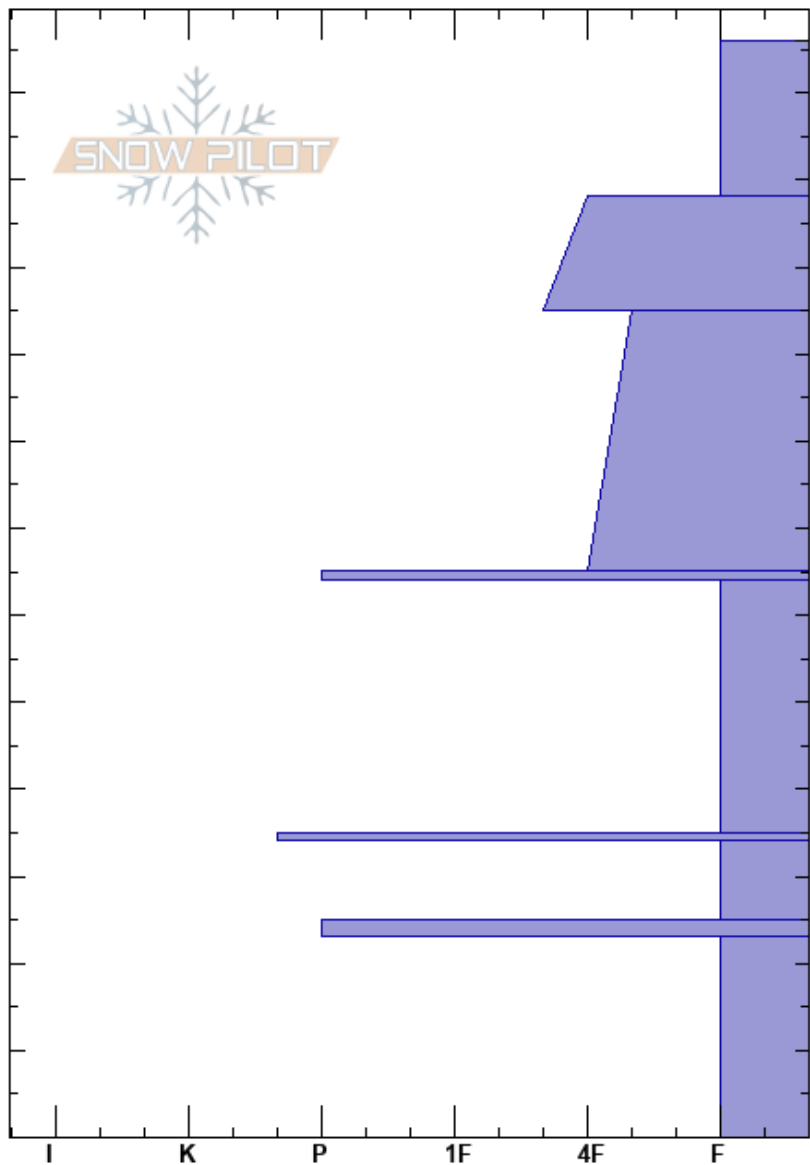

Lower Crud  
 Chugach Range  
 AK  
 Elevation: 2419 ft  
 Aspect: 345°  
 Specifics:

Gareth Brown  
 12/29/2022 - 12:00pm  
 Co-ord: 61.19761N, -145.39212W  
 Slope Angle: 32°  
 Wind Loading: no

Stability:  
 Air Temperature:  
 Sky Cover: FEW  
 Precipitation: NO  
 Wind: Calm

HS:126  
 PF:60  
 PS:20  
 64-35cm: Problematic layer  
 23-0cm: chains up to 1 cm

Crystal Form	Crystal Size	Moisture	$\rho$ kg/m <sup>3</sup>	Stability tests & Layer comments
				← ECTP16 @95cm
				← ECTN21 @60cm
				← PST20/100 (End) @60cm
				← PST10/100 (End) @60cm repeated
□	1-2			
□	3-4			
	2-3			23-0cm: chains up to 1 cm