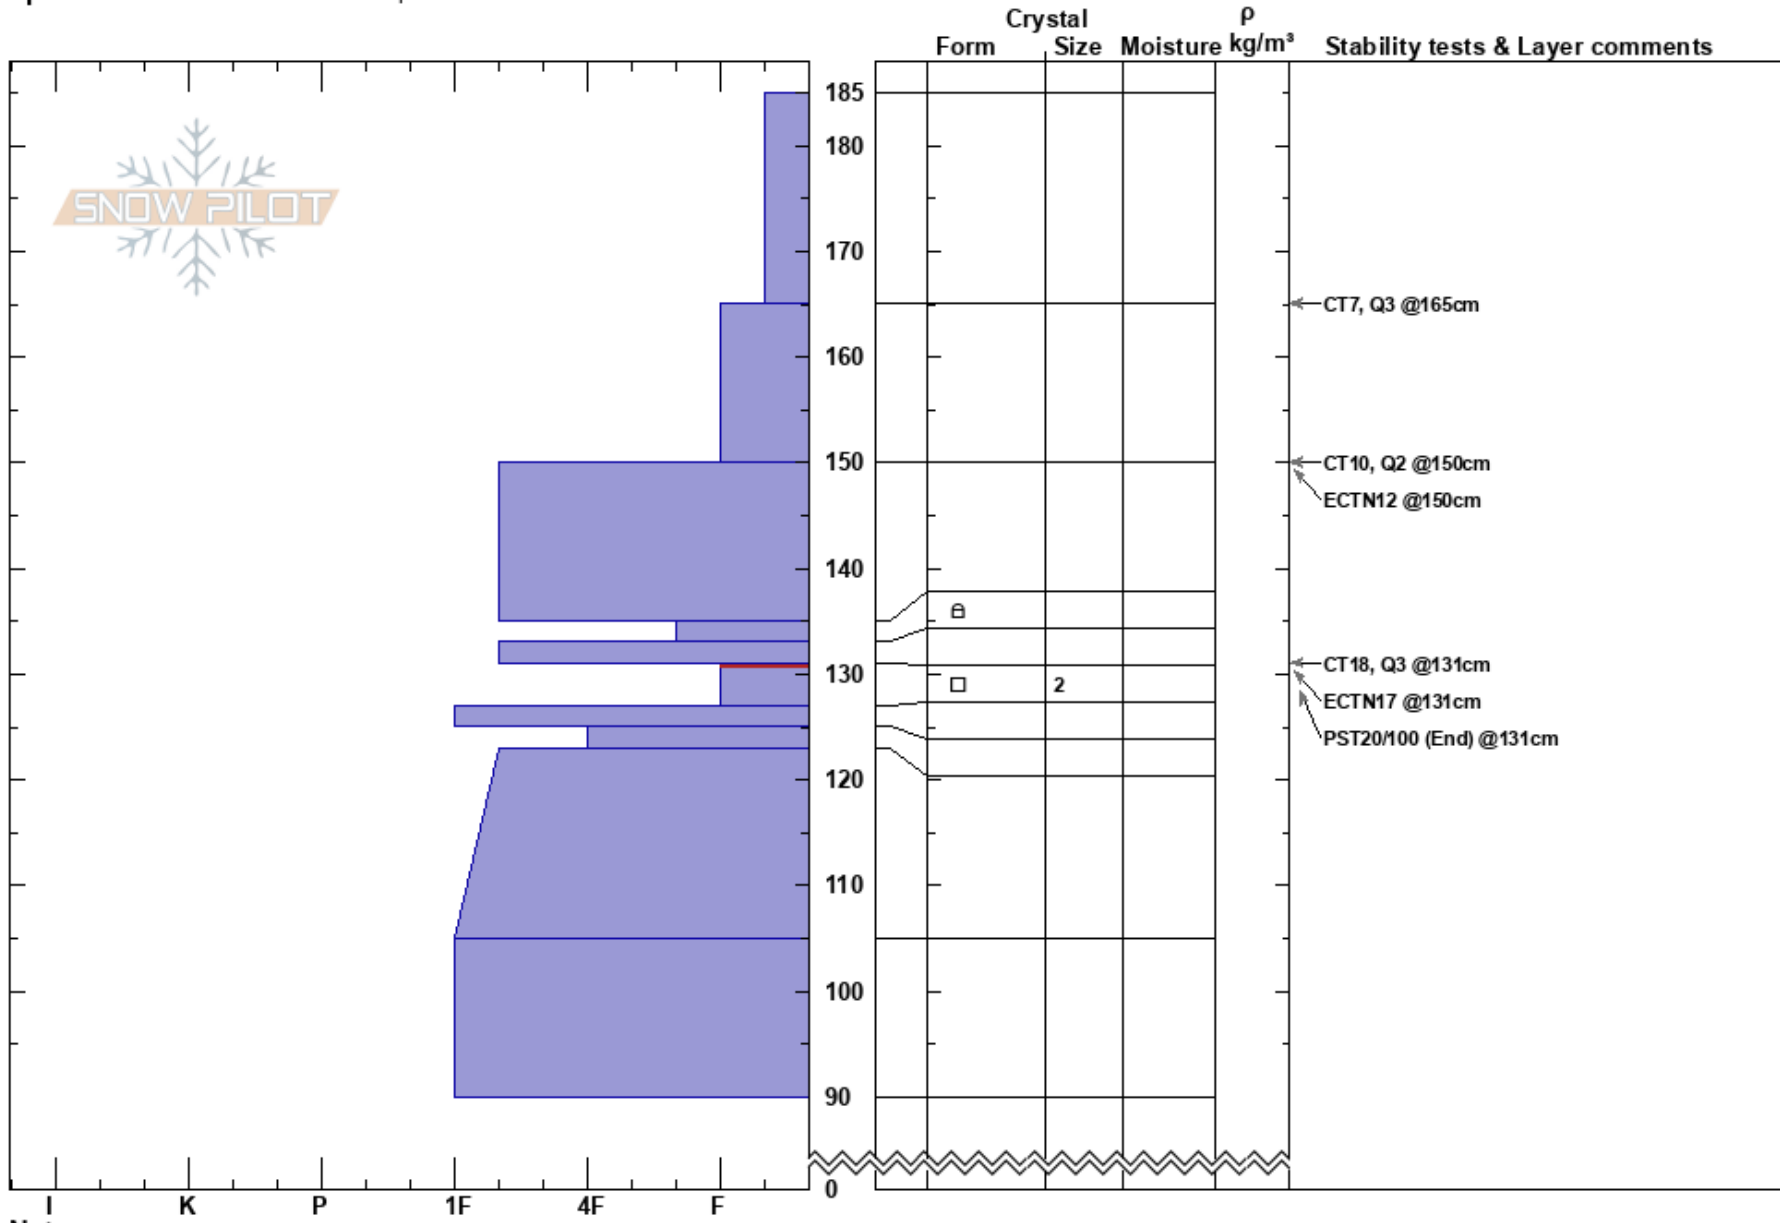

Henderson Bench
 Cooke City
 MT
 Elevation: 9700 ft
 Aspect: 12°
 Specifics: Snowmobile tracks on slope

Alex Marienthal
 12/22/2017 - 12:45pm
 Co-ord: 45.05093N, -109.93740W
 Slope Angle: 35°
 Wind Loading: previous

Stability: Fair Stable HS:185
 Air Temperature: 131-127cm:Problematic layer
 Sky Cover: OVC
 Precipitation: S1
 Wind: W Calm

Notes: