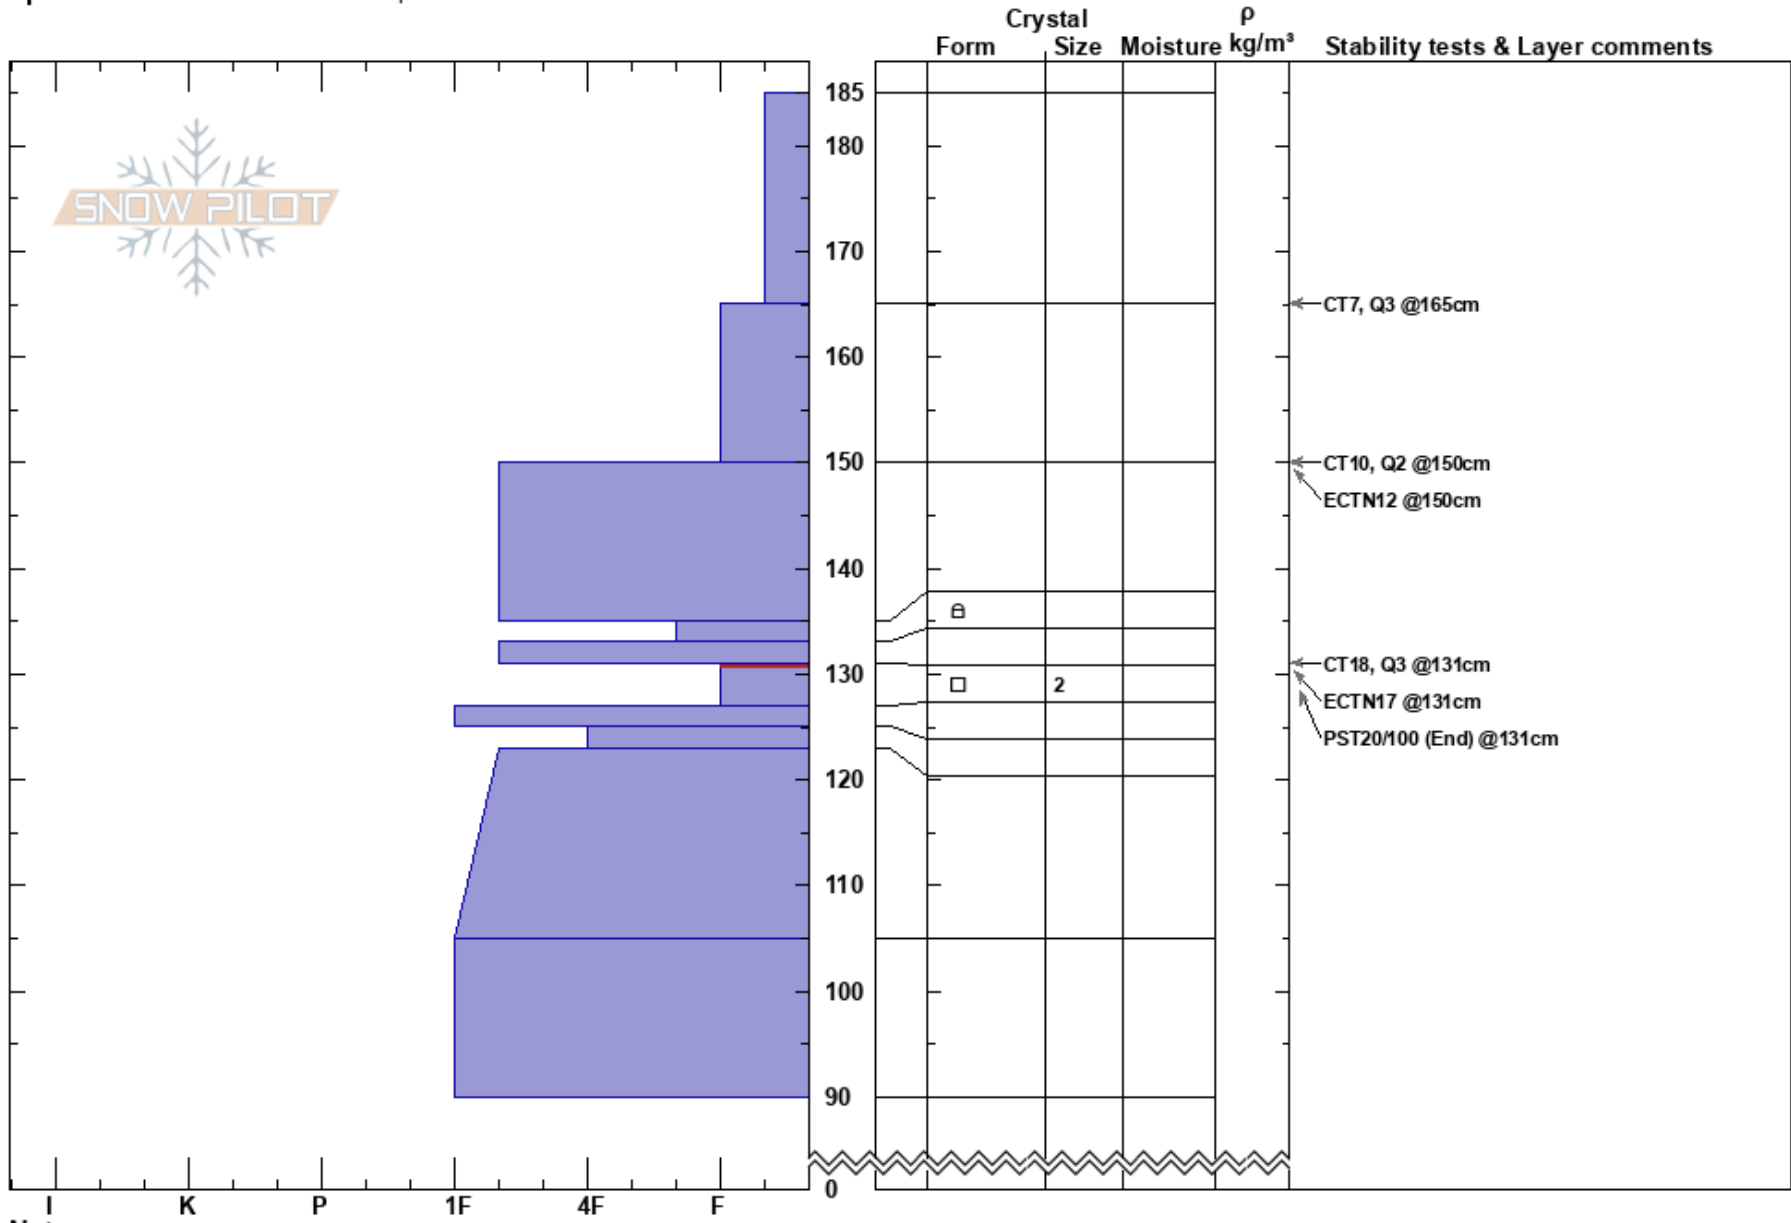

Henderson Bench
 Cooke City
 MT
 Elevation: 9700 ft
 Aspect: 12°
 Specifics: Snowmobile tracks on slope

Alex Marienthal
 12/22/2017 - 12:45pm
 Co-ord: 45.05093N, -109.93740W
 Slope Angle: 35°
 Wind Loading: previous

Stability: Fair Stable HS:185
 Air Temperature: 131-127cm:Problematic layer
 Sky Cover: OVC
 Precipitation: S1
 Wind: W Calm

Notes: