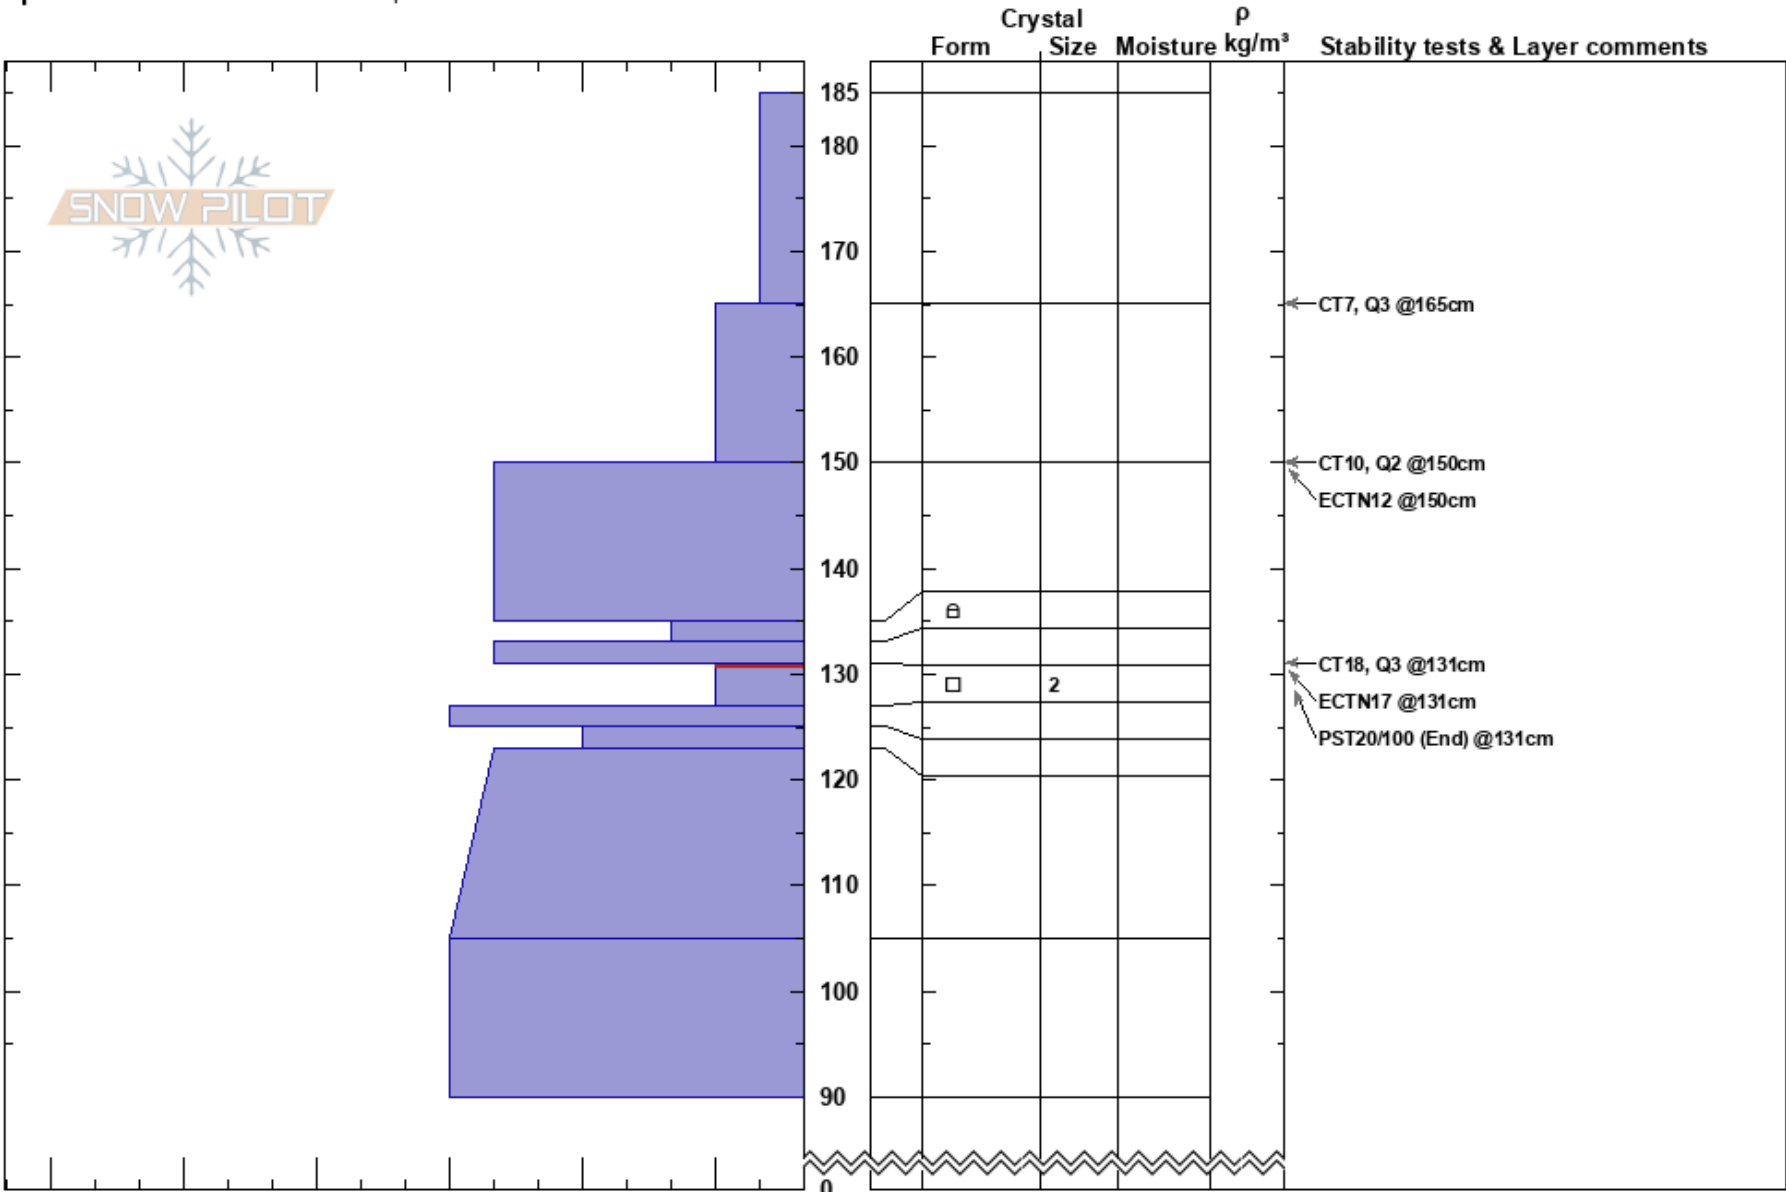

Henderson Bench  
 Cooke City  
 MT  
 Elevation: 9700 ft  
 Aspect: 12°  
 Specifics: Snowmobile tracks on slope

Alex Marienthal  
 12/22/2017 - 12:45pm  
 Co-ord: 45.05093N, -109.93740W  
 Slope Angle: 35°  
 Wind Loading: previous

Stability: Fair Stable  
 Air Temperature:  
 Sky Cover: OVC  
 Precipitation: S1  
 Wind: W Calm  
 HS: 185  
 Layer Notes:  
 131-127cm: Problematic layer

Notes: