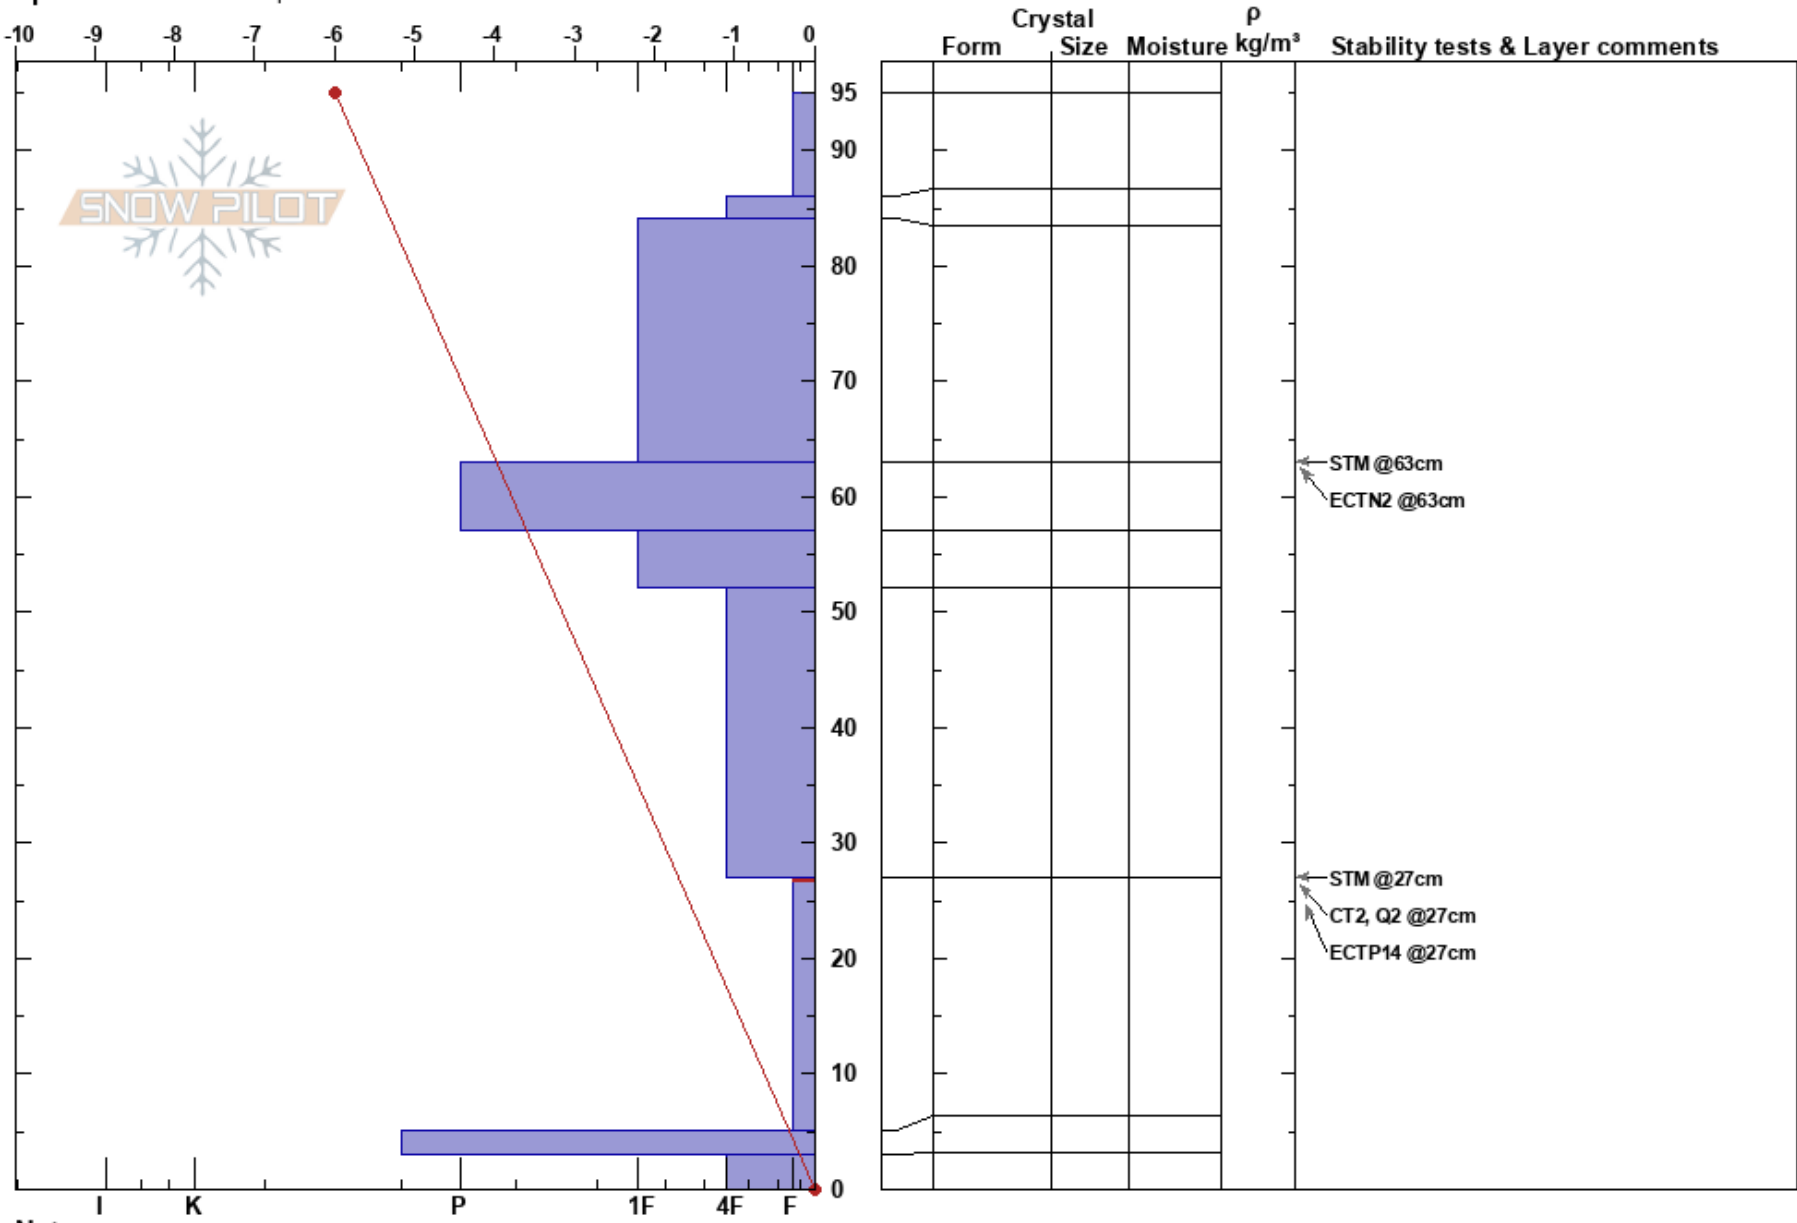

Above Orloff's
 Rocky Mountain Front
 MT
 Elevation: 7615 ft
 Aspect: E
 Specifics: We skied slope

Rob Lee
 12/30/2022 - 1:02pm
 Co-ord: 47.92959N, -112.82267W
 Slope Angle: 31°
 Wind Loading:

Stability: **HS:95**
 Air Temperature:
 Sky Cover: OVC
 Precipitation: S-1
 Wind: Light Breeze

Layer Notes:
 27-5cm: Problematic layer

Notes: