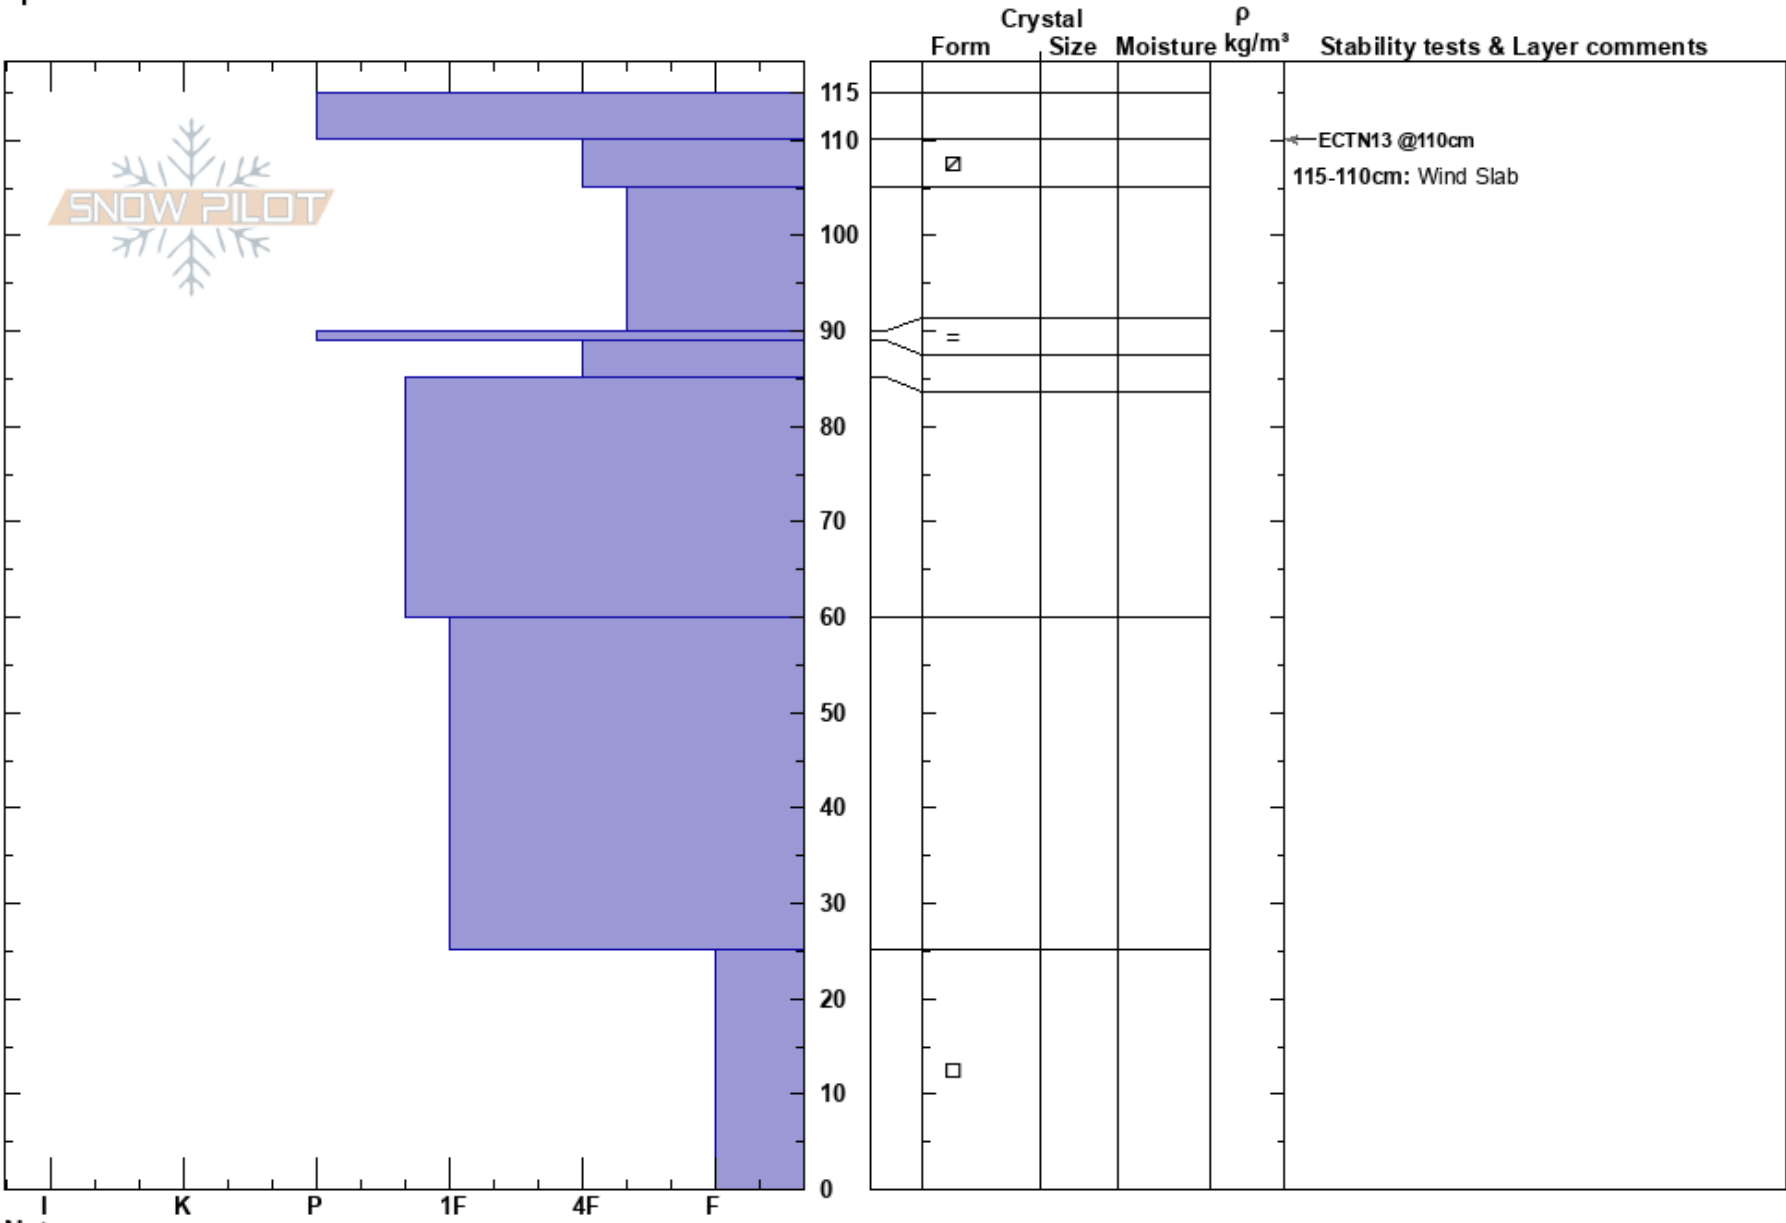

Presidents  
 Hatcher Pass  
 AK  
 Elevation: 3221 ft  
 Aspect: SW  
 Specifics:

Anitra Winkler  
 12/30/2022 - 12:00pm  
 Co-ord: 61.78700N, -149.21906W  
 Slope Angle: 30°  
 Wind Loading:

Stability:  
 Air Temperature:  
 Sky Cover: OVC  
 Precipitation: NO  
 Wind: Calm

HS:115  
 Layer Notes:  
 115-110cm: Wind Slab  
 25-0cm: Problematic layer

Notes: