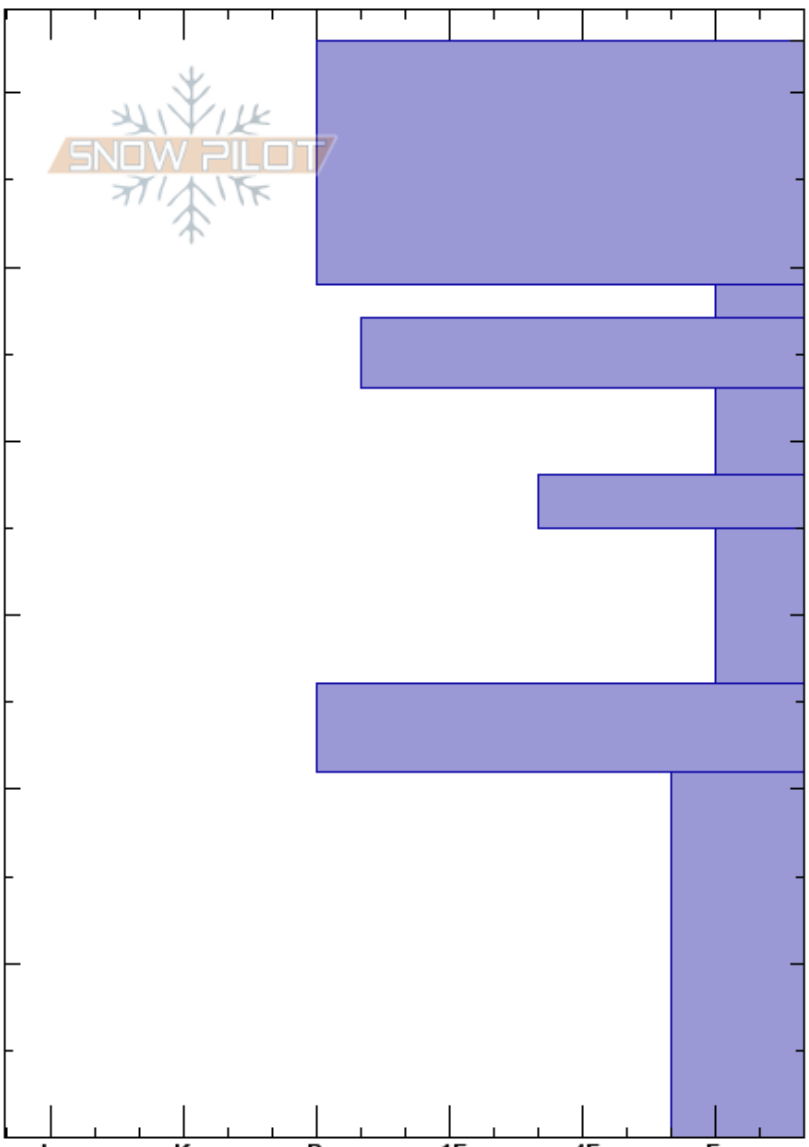

La Cal Basin  
 Sangre de Cristo Range  
 NM  
 Elevation: 12700 ft  
 Aspect: 8°  
 Specifics:

Andy Bond  
 12/24/2017 - 3:00pm  
 Co-ord:  
 Slope Angle: 29°  
 Wind Loading:

Stability:  
 Air Temperature:  
 Sky Cover:  
 Precipitation:  
 Wind:

HS:63  
 35-26cm:Problematic layer

Crystal Form	Crystal Size	Moisture	$\rho$ kg/m <sup>3</sup>	Stability tests & Layer comments
•				
/				←ECTP4 @48cm
•				
□				
•				
□	1-2			←ECTP11 @27cm
•				
^				