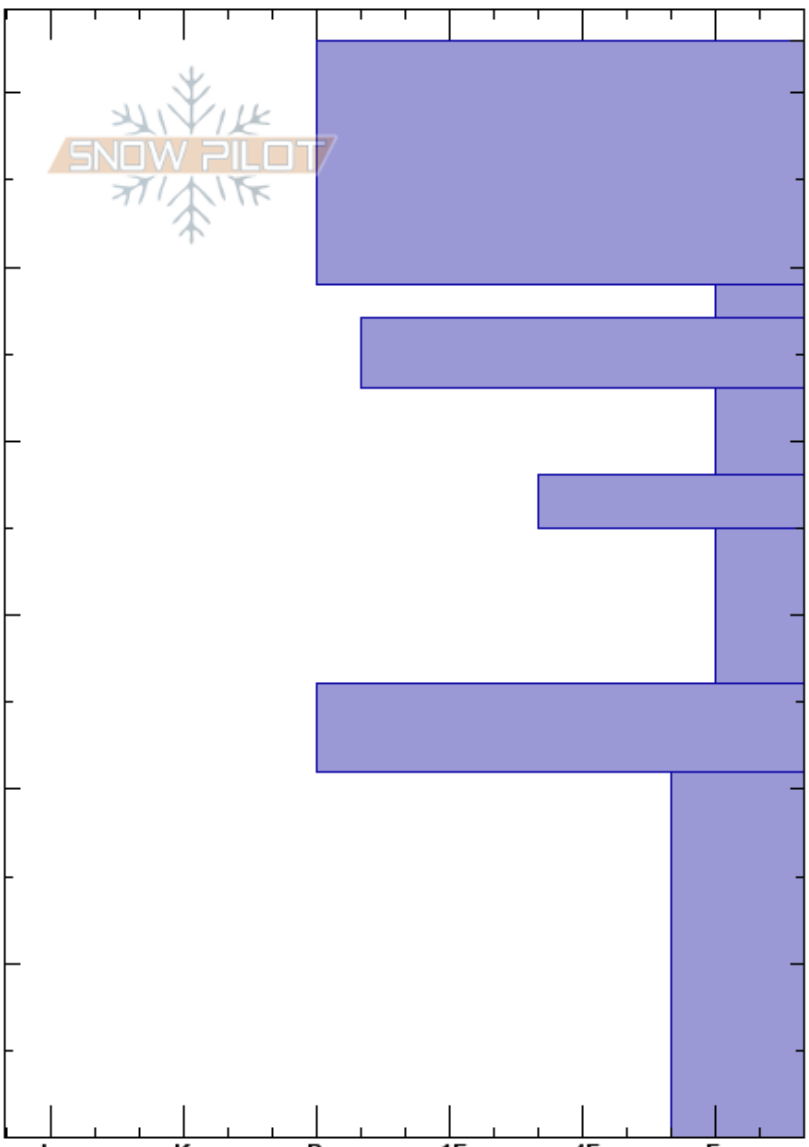

La Cal Basin  
 Sangre de Cristo Range  
 NM  
 Elevation: 12700 ft  
 Aspect: 8°  
 Specifics:

Andy Bond  
 12/24/2017 - 3:00pm  
 Co-ord:  
 Slope Angle: 29°  
 Wind Loading:

Stability:  
 Air Temperature:  
 Sky Cover:  
 Precipitation:  
 Wind:

HS:63  
 35-26cm:Problematic layer

Height (cm)	Crystal		Moisture	$\rho$ kg/m <sup>3</sup>	Stability tests & Layer comments
	Form	Size			
63					
60					
50	•				
48	/				← ECTP4 @48cm
45	•				
40	□				
38	•				
30	□	1-2			← ECTP11 @27cm
27	•				
20					
10	^				
0					