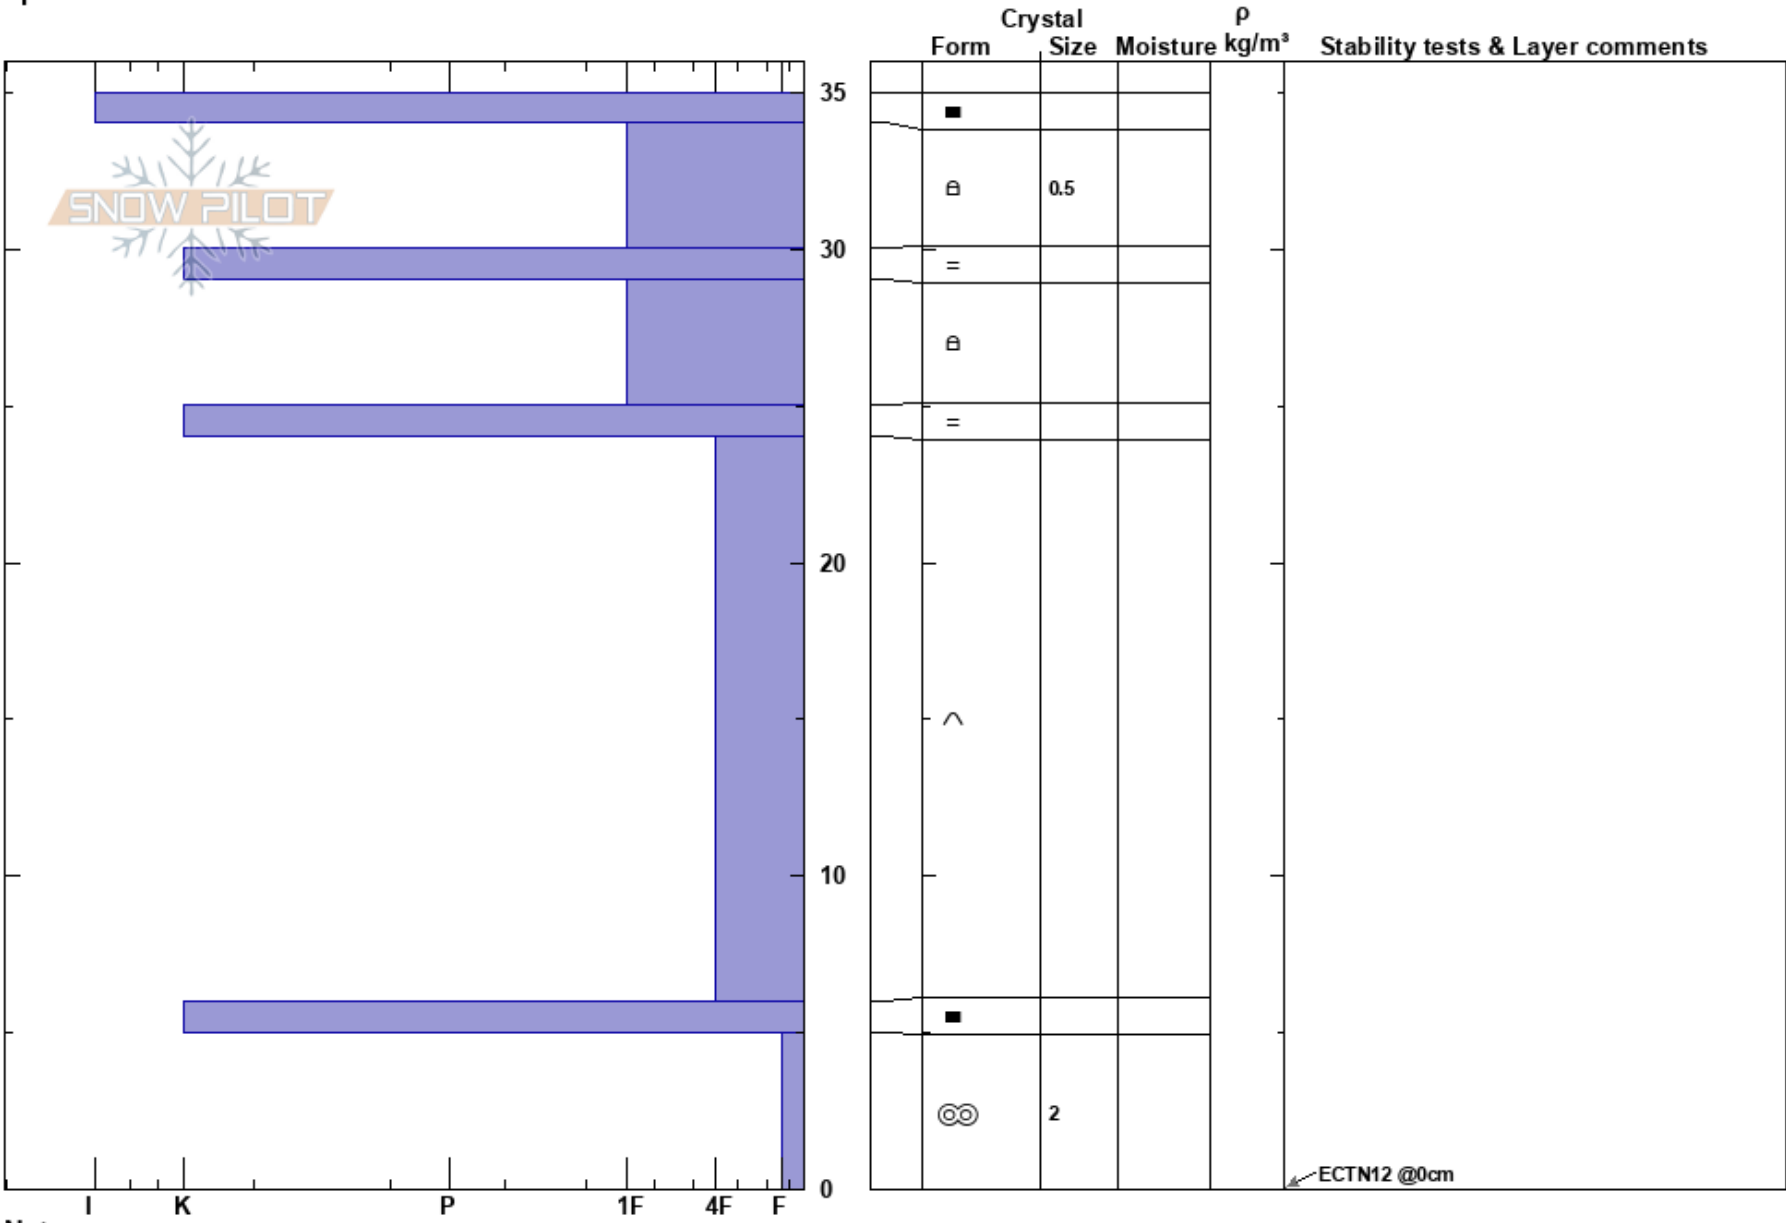

Hamrafjället west
 Funäsfjällen
 Sweden
Elevation:
Aspect:
Specifics:

Mattias Åberg
 25/12/2017 - 10:00
Co-ord: 62.57727N, 12.28495E
Slope Angle: 25°
Wind Loading: yes

Stability: **HS:**35 **Layer Notes:**
Air Temperature: -5°C **PF:**0 24-6cm: Problematic layer
Sky Cover: OVC
Precipitation: S2
Wind: S Light Breeze