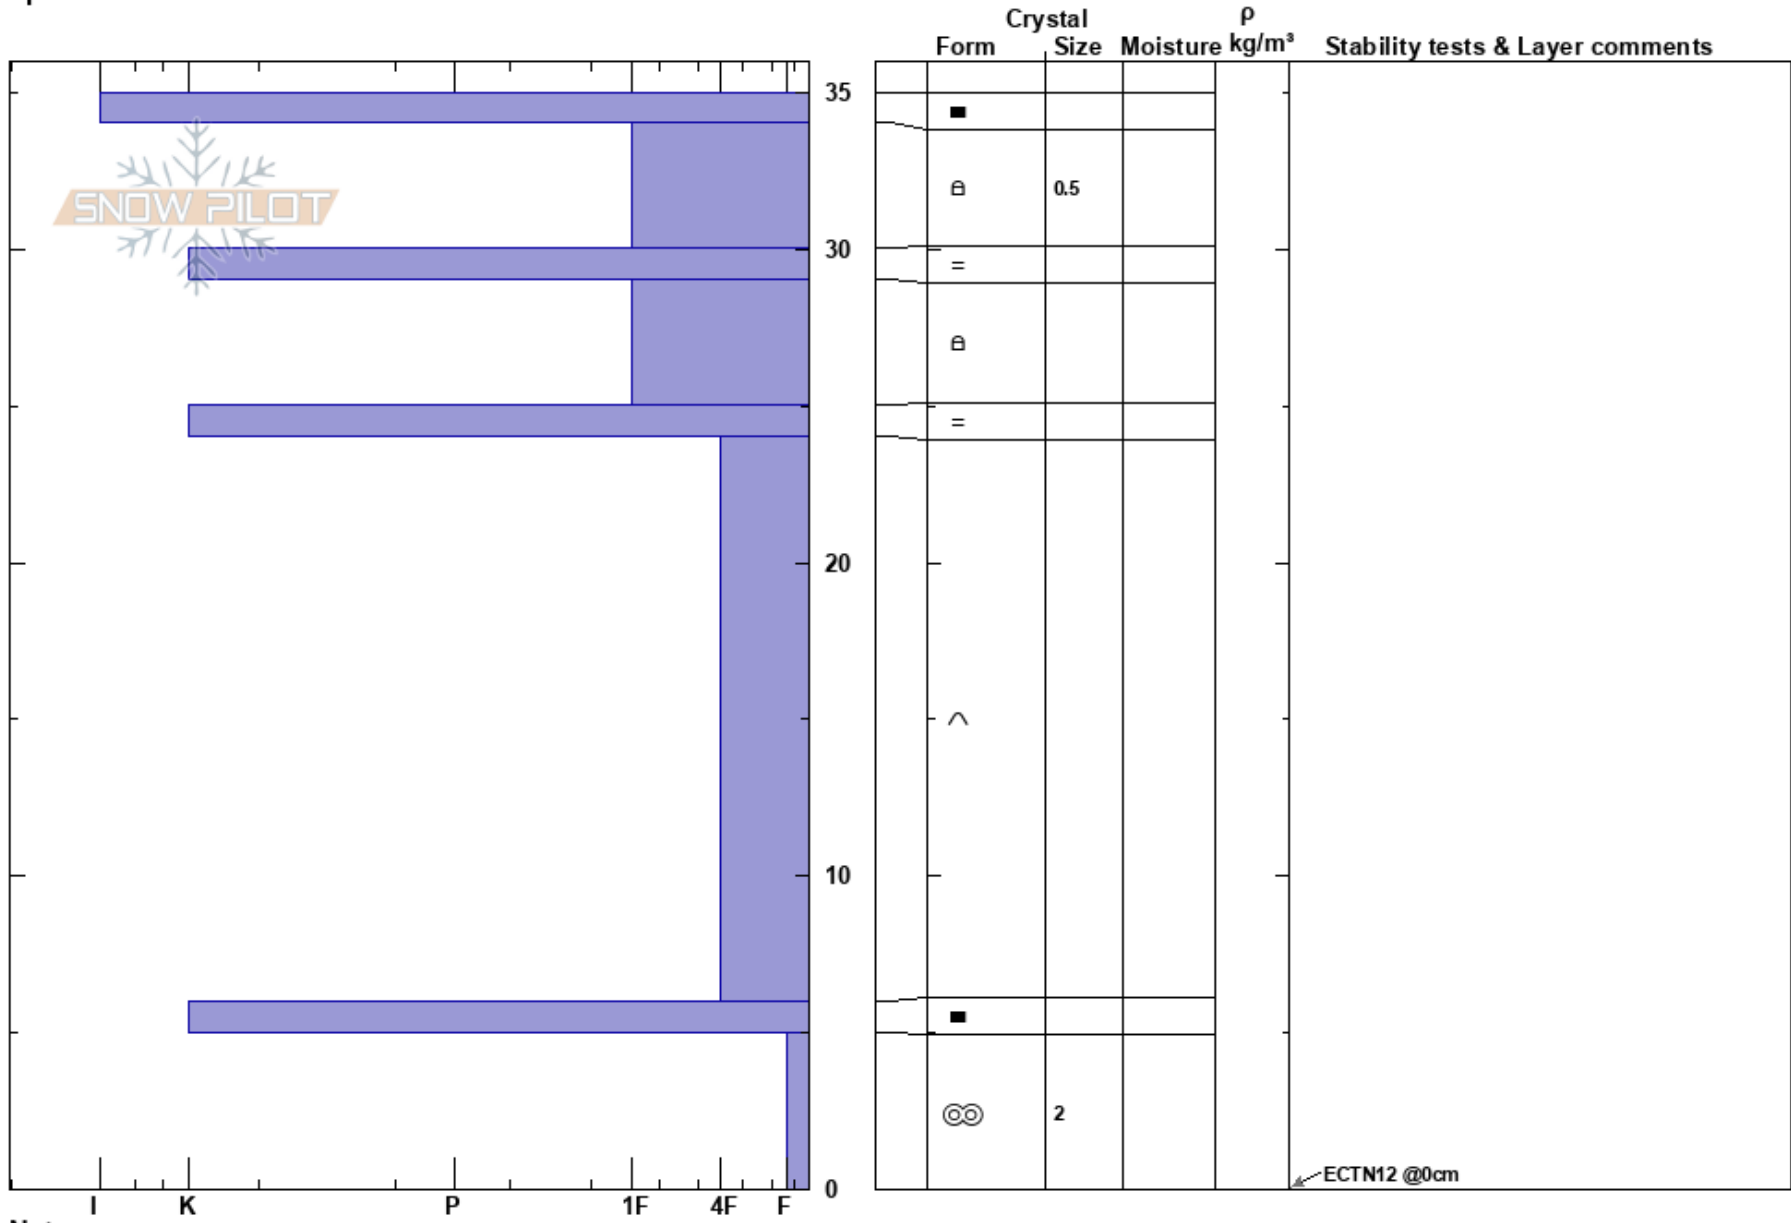

Hamrafjället west
 Funäsfjällen
 Sweden
Elevation:
Aspect:
Specifics:

Mattias Åberg
 25/12/2017 - 10:00
Co-ord: 62.57727N, 12.28495E
Slope Angle: 25°
Wind Loading: yes

Stability: **HS:**35 **Layer Notes:**
Air Temperature: -5°C **PF:**0 24-6cm: Problematic layer
Sky Cover: OVC
Precipitation: S2
Wind: S Light Breeze