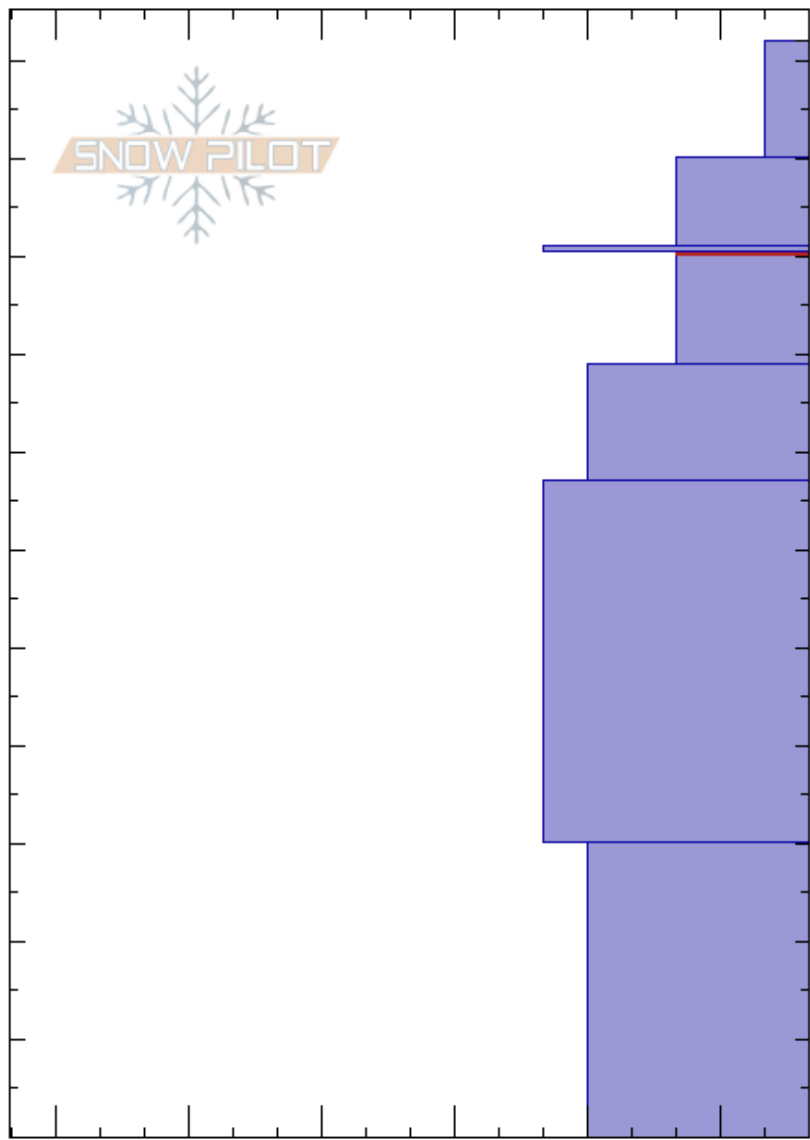

Hebgen Lake
 Lionhead Range
 MT
 Elevation: 8700 ft
 Aspect: 135°
 Specifics: We skied slope

Ian Hoyer
 12/29/2022 - 12:00pm
 Co-ord: 44.83853N, -111.34065W
 Slope Angle: 25°
 Wind Loading: no

Stability: Fair
 Air Temperature: HS:112
 Sky Cover: OVC
 Precipitation: S-1
 Wind: Calm
 PF:90
 PS: 15
 90.5-79cm: Problematic layer

Crystal Form	Crystal Size	Moisture	ρ kg/m ³	Stability tests & Layer comments
+				
+				
=				← 2x ECTN11 @90.5cm
□				
⊖				
□	1-2			
□	2-3			

Notes: