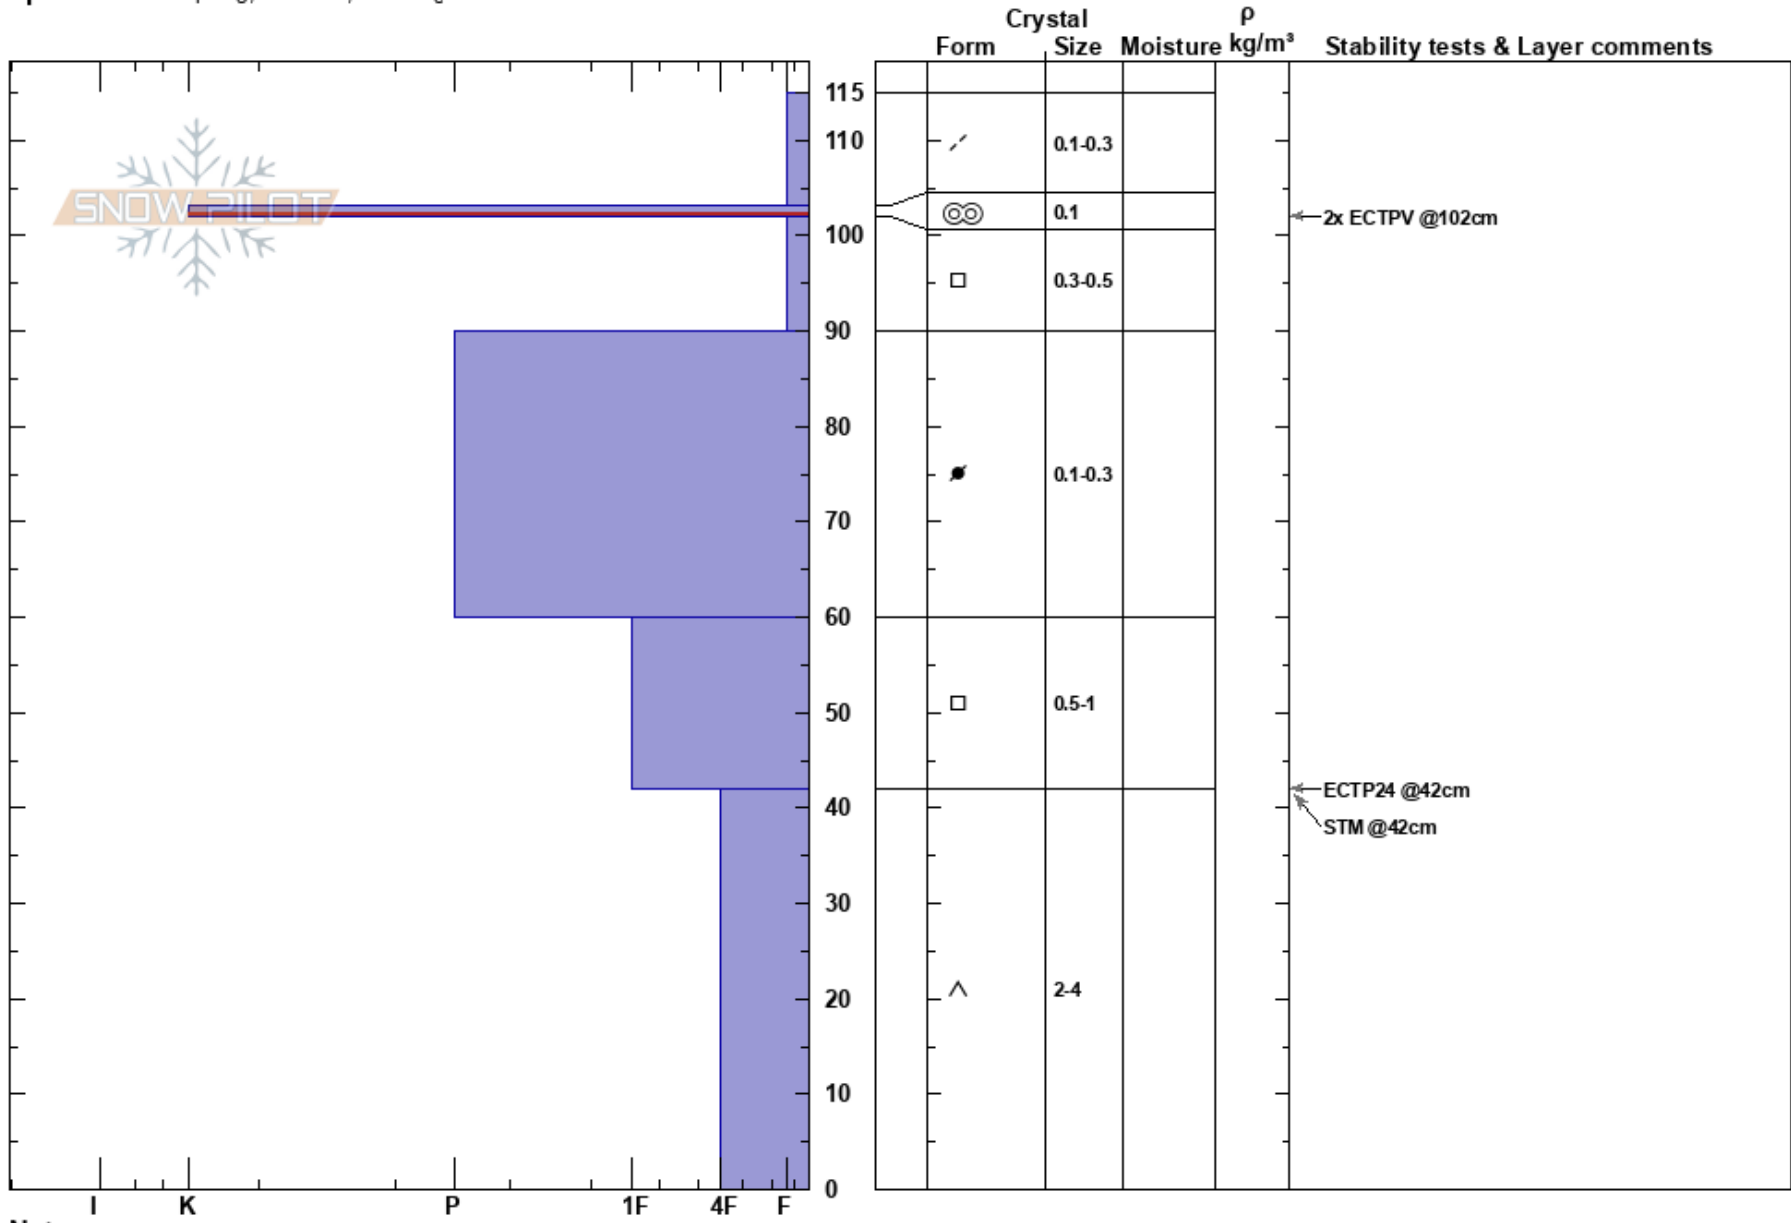

Loveland Pass
 Front Range
 CO
Elevation: 11909 ft
Aspect: N
Specifics: Collapsing, localized; Cracking

Andrew McWilliams
 12/29/2022 - 11:00am
Co-ord: 39.66215N, -105.88725W
Slope Angle:
Wind Loading: previous

Stability:
Air Temperature: 6°F
Sky Cover: BKN
Precipitation: NO
Wind: NW Moderate

HS:115
PF:80 103-102cm:Problematic layer
PS: 15

Notes: