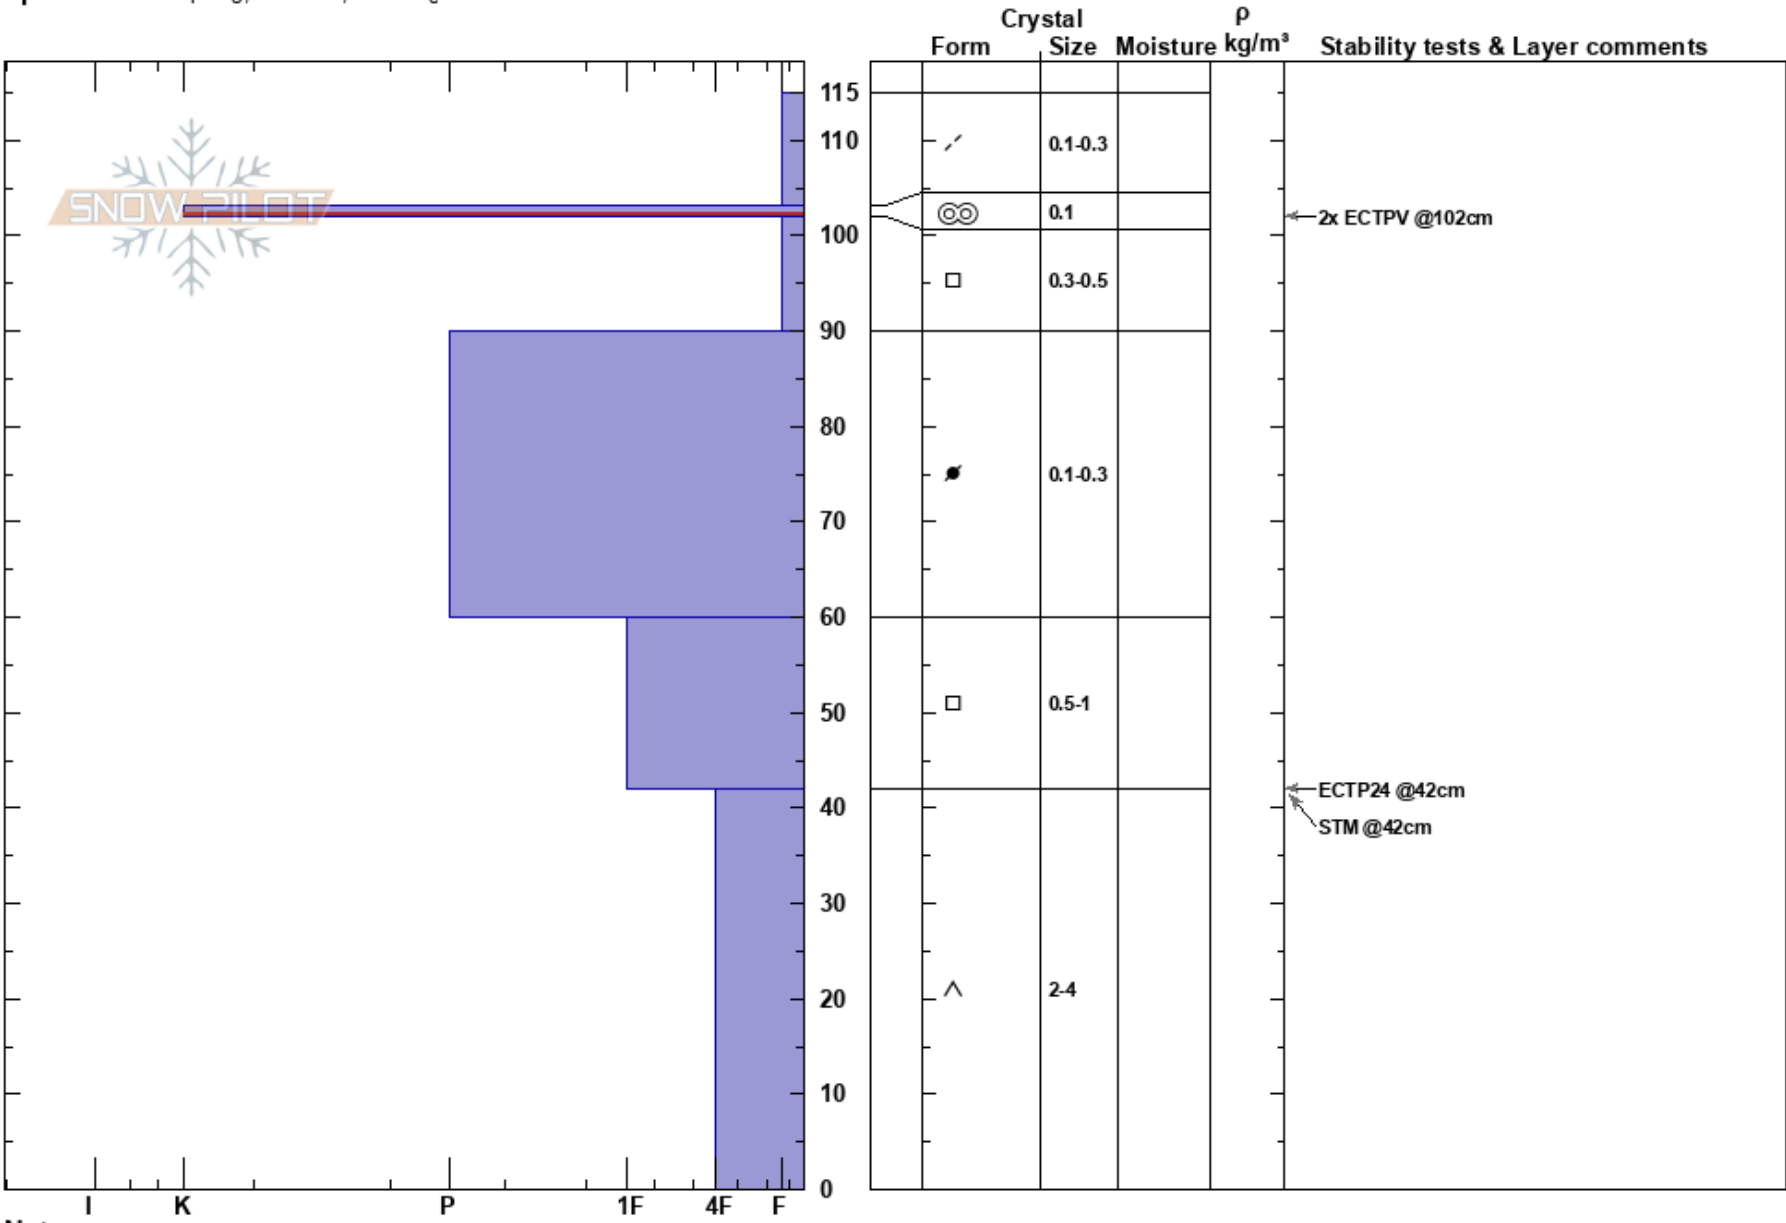

Loveland Pass
 Front Range
 CO
Elevation: 11909 ft
Aspect: N
Specifics: Collapsing, localized; Cracking

Andrew McWilliams
 12/29/2022 - 11:00am
Co-ord: 39.66215N, -105.88725W
Slope Angle:
Wind Loading: previous

Stability:
Air Temperature: 6°F
Sky Cover: BKN
Precipitation: NO
Wind: NW Moderate

HS:115
PF:80
PS: 15
 103-102cm:Problematic layer

Notes: