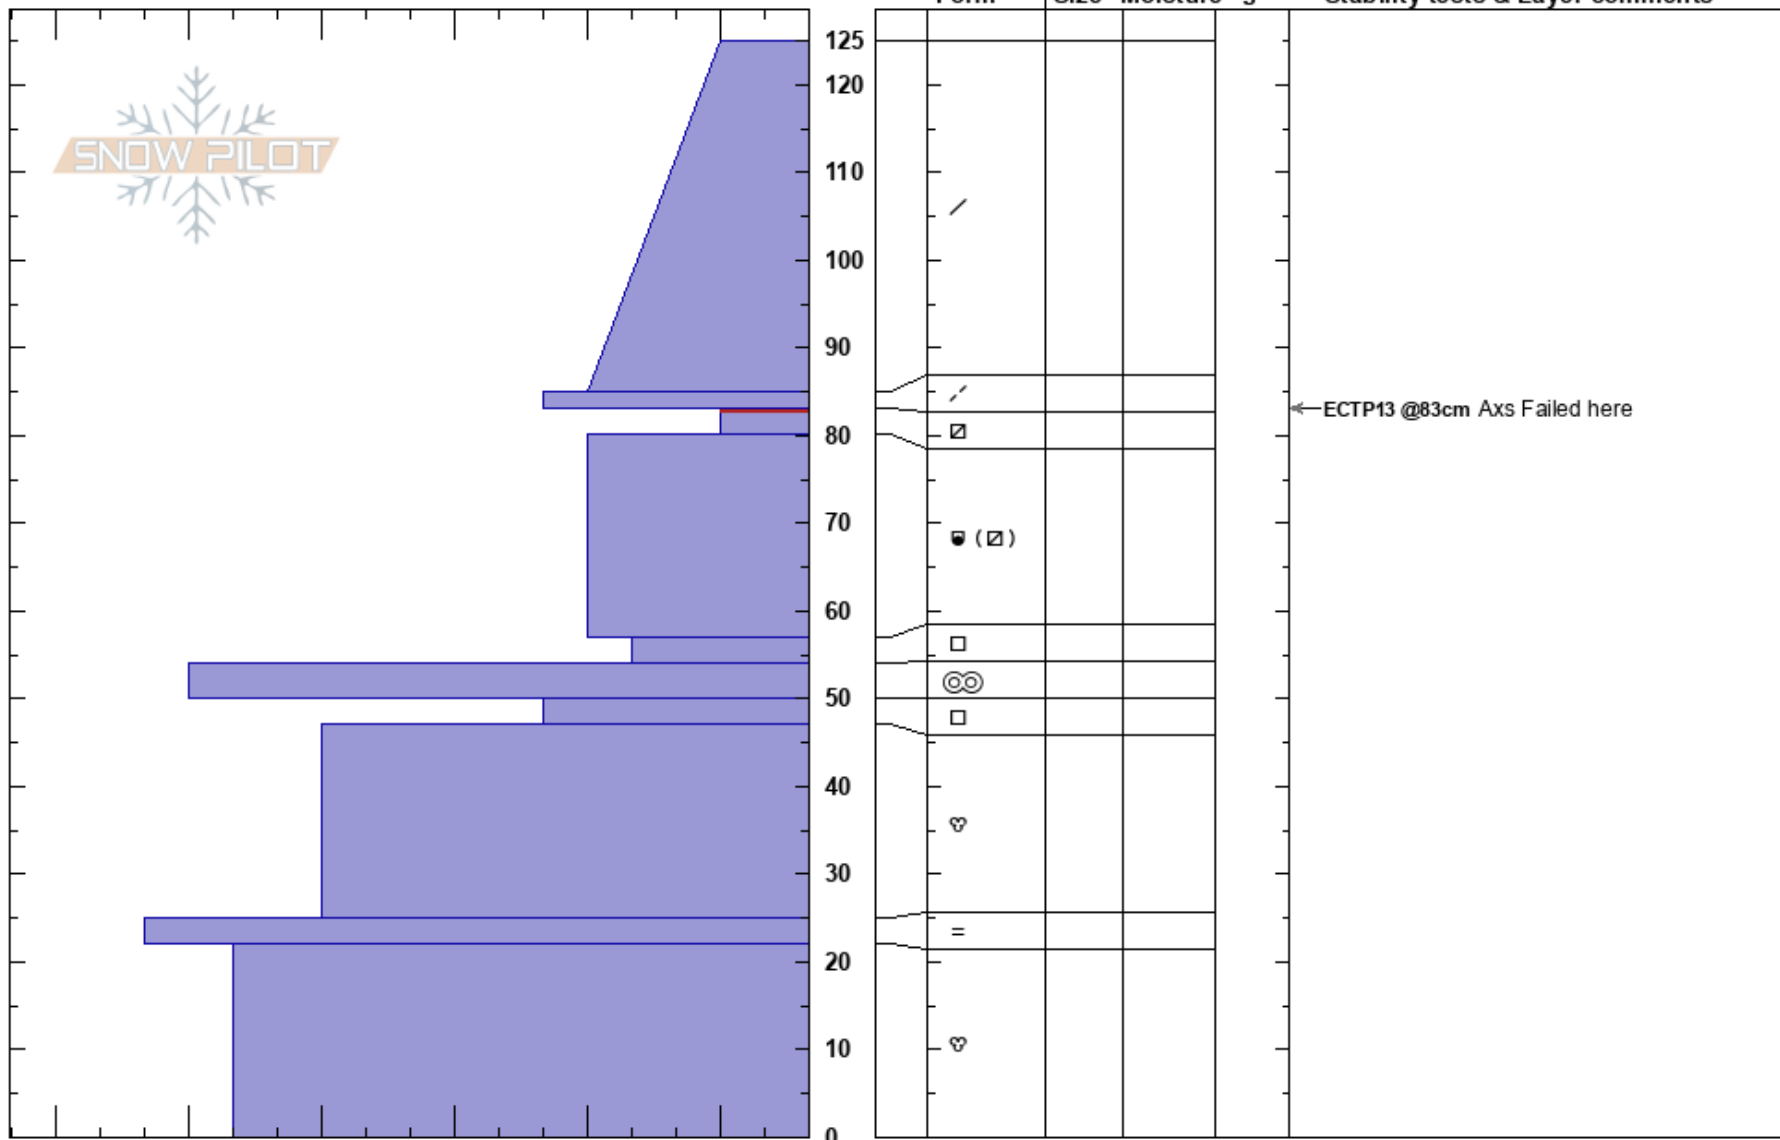

Tony Grove Campground toby weed

Bear River Range 12/24/2017 - 1:30pm

UT Co-ord: 41.88862N, -111.63847W

Elevation: 8200 ft

Aspect: N Slope Angle: 37°

Wind Loading: yes Wind: SW Moderate

Stability: Poor

Air Temperature: 18°F HS:125 PF:75 83-80cm:Problematic layer

Sky Cover: BKN

Precipitation: NO

Wind: SW Moderate

Layer Notes:

83-80cm:Problematic layer

Notes: Numerous natural and several remote triggered avalanches in the area during storm yesterday.