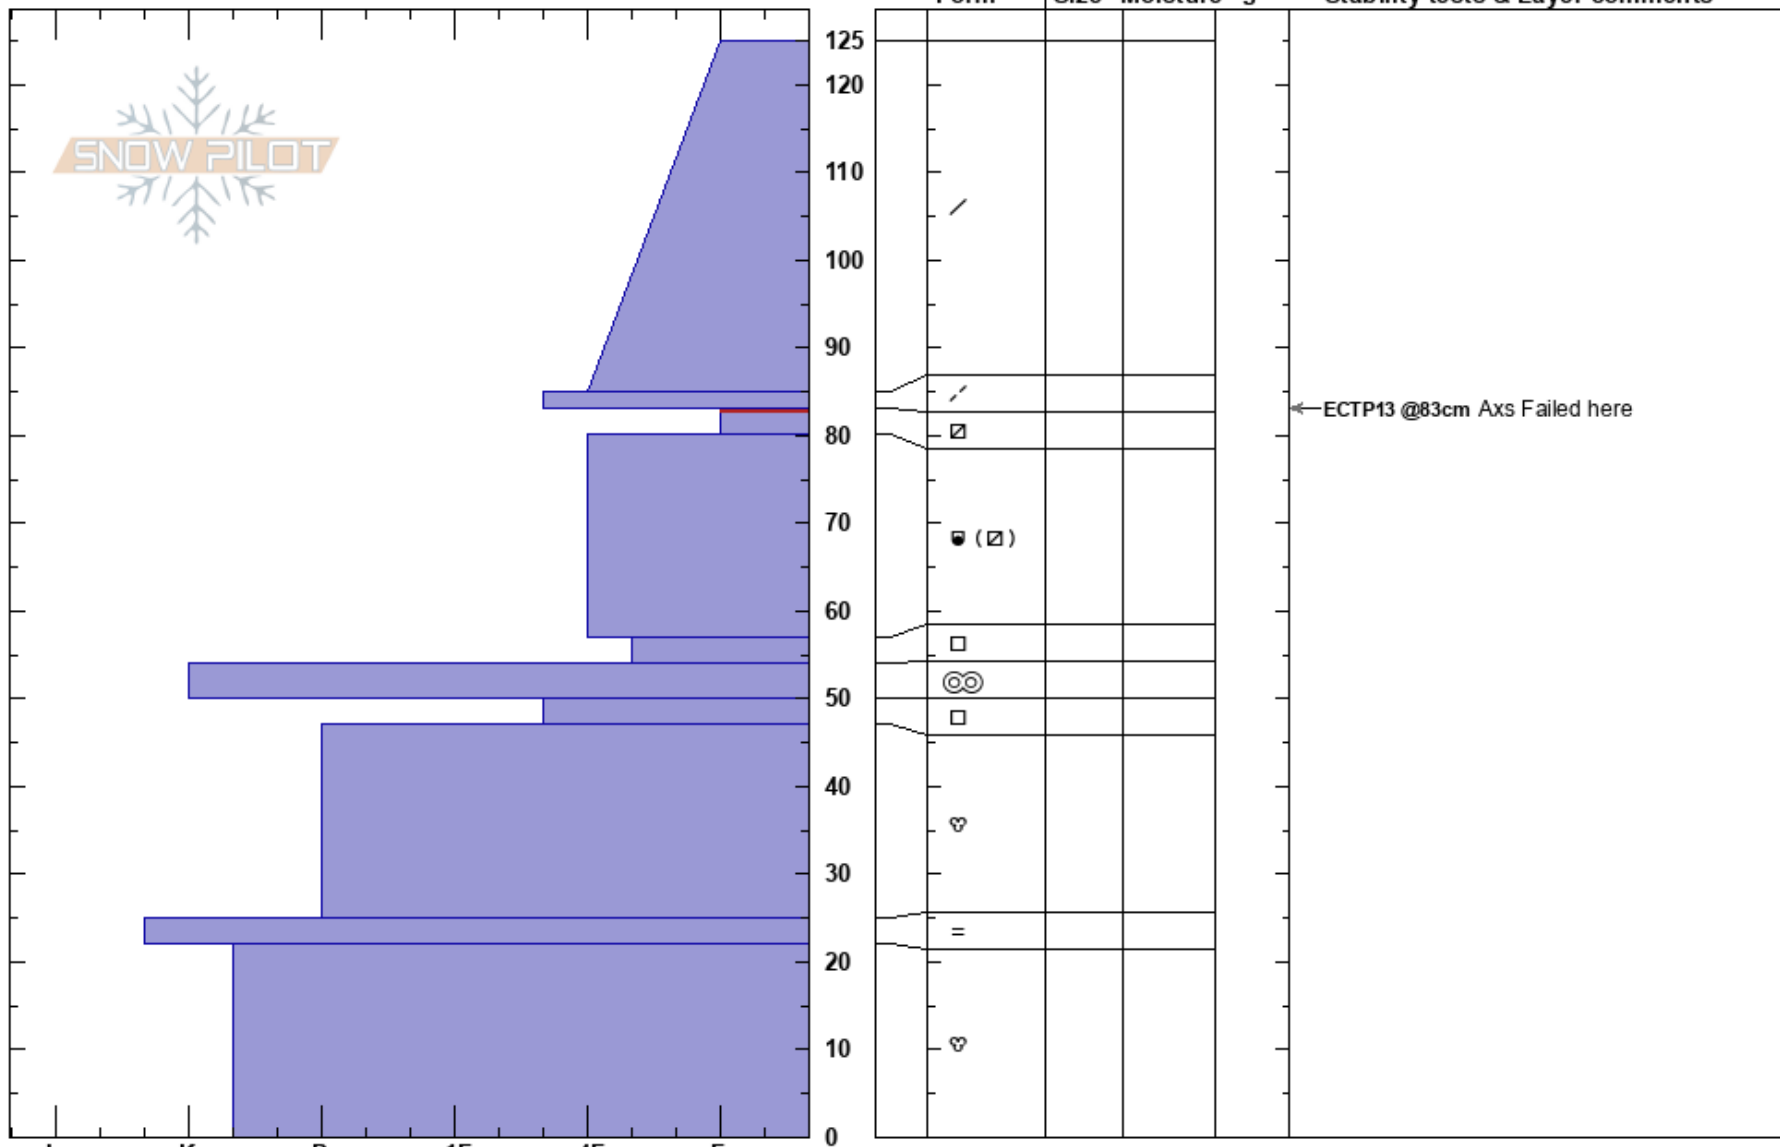

Tony Grove Campground toby weed

Bear River Range 12/24/2017 - 1:30pm

UT Co-ord: 41.88862N, -111.63847W

Elevation: 8200 ft

Aspect: N Slope Angle: 37°

Wind Loading: yes Wind: SW Moderate

Stability: Poor

Air Temperature: 18°F HS:125 PF:75 83-80cm:Problematic layer

Sky Cover: BKN

Precipitation: NO

Wind: SW Moderate

Layer Notes:

83-80cm:Problematic layer

Notes: Numerous natural and several remote triggered avalanches in the area during storm yesterday.