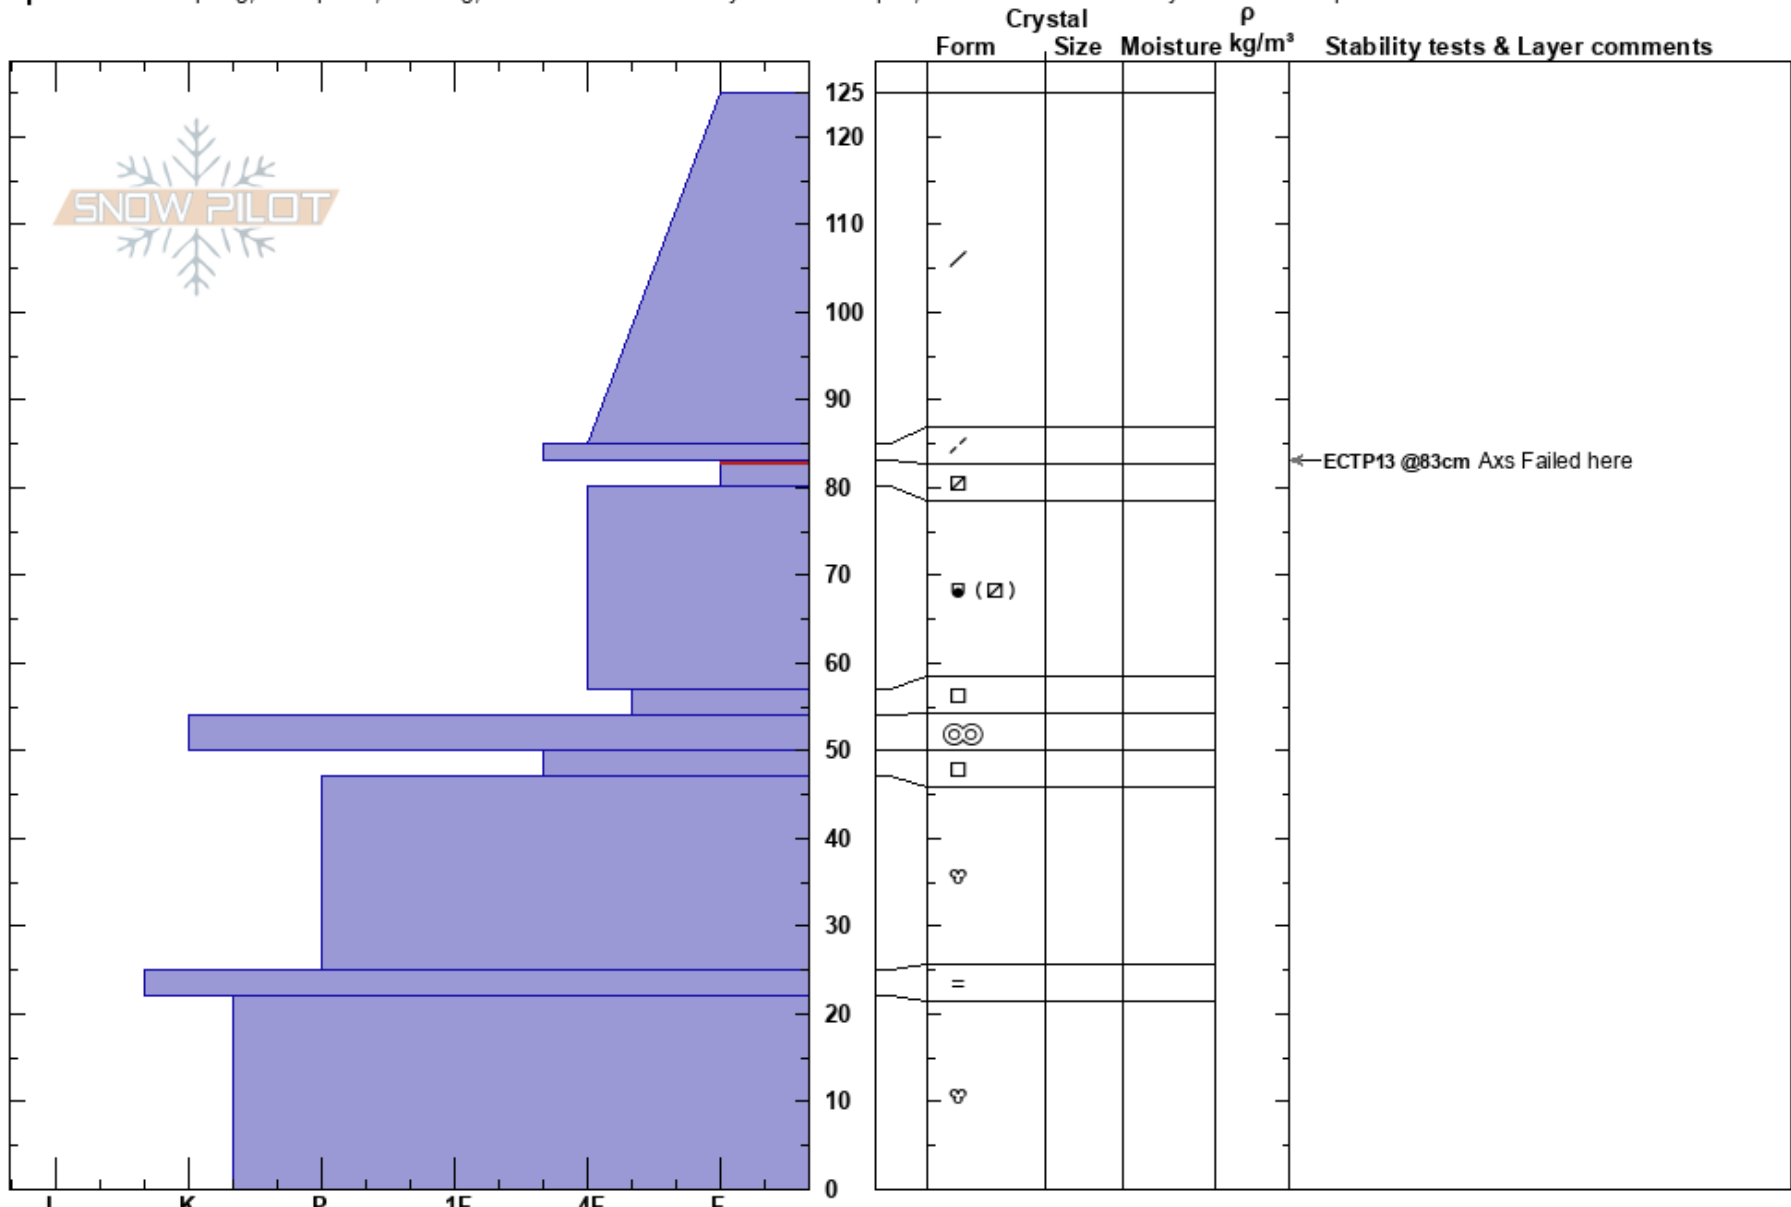

Tony Grove Campground toby weed

Bear River Range 12/24/2017 - 1:30pm

UT Co-ord: 41.88862N, -111.63847W

Elevation: 8200 ft Slope Angle: 37°

Aspect: N Wind Loading: yes

Specifics: Collapsing, widespread; Cracking; Recent avalanche activity on similar slopes; Recent avalanche activity on different slopes

Stability: Poor

Air Temperature: 18°F HS:125 PF:75 83-80cm:Problematic layer

Sky Cover: BKN

Precipitation: NO

Wind: SW Moderate

Layer Notes:

Notes: Numerous natural and several remote triggered avalanches in the area during storm yesterday.