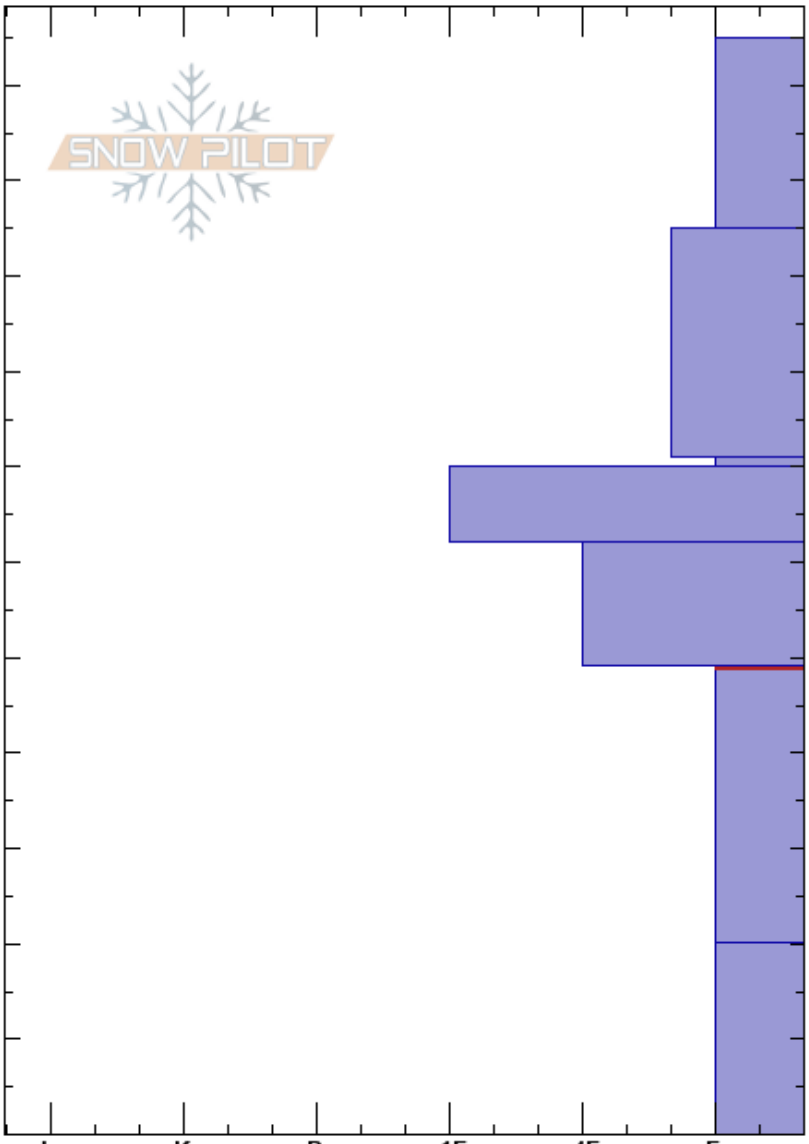

Monarch Pass  
 Sawatch  
 CO  
 Elevation: 11411 ft  
 Aspect: NE  
 Specifics:

Jared Berman  
 12/29/2022 - 12:00pm  
 Co-ord: 13S 383760W 4261644N  
 Slope Angle: 8°  
 Wind Loading: no

Stability:  
 Air Temperature: -8°C  
 Sky Cover: BKN  
 Precipitation: S-1  
 Wind: SW Light Breeze

HS:115  
 Layer Notes:  
 49-20cm: Problematic layer

Height (ft)	Crystal		$\rho$ kg/m <sup>3</sup>	Stability tests & Layer comments
	Form	Size		
115	+			
110				
100	+			
90				
80	+			
70	V	4		← ECTN17 @71cm
60	.	0.5		
50	⊖	2		← ECTP28 @49cm
40				
30	□	2		
20				
10	^	4.6		
0				