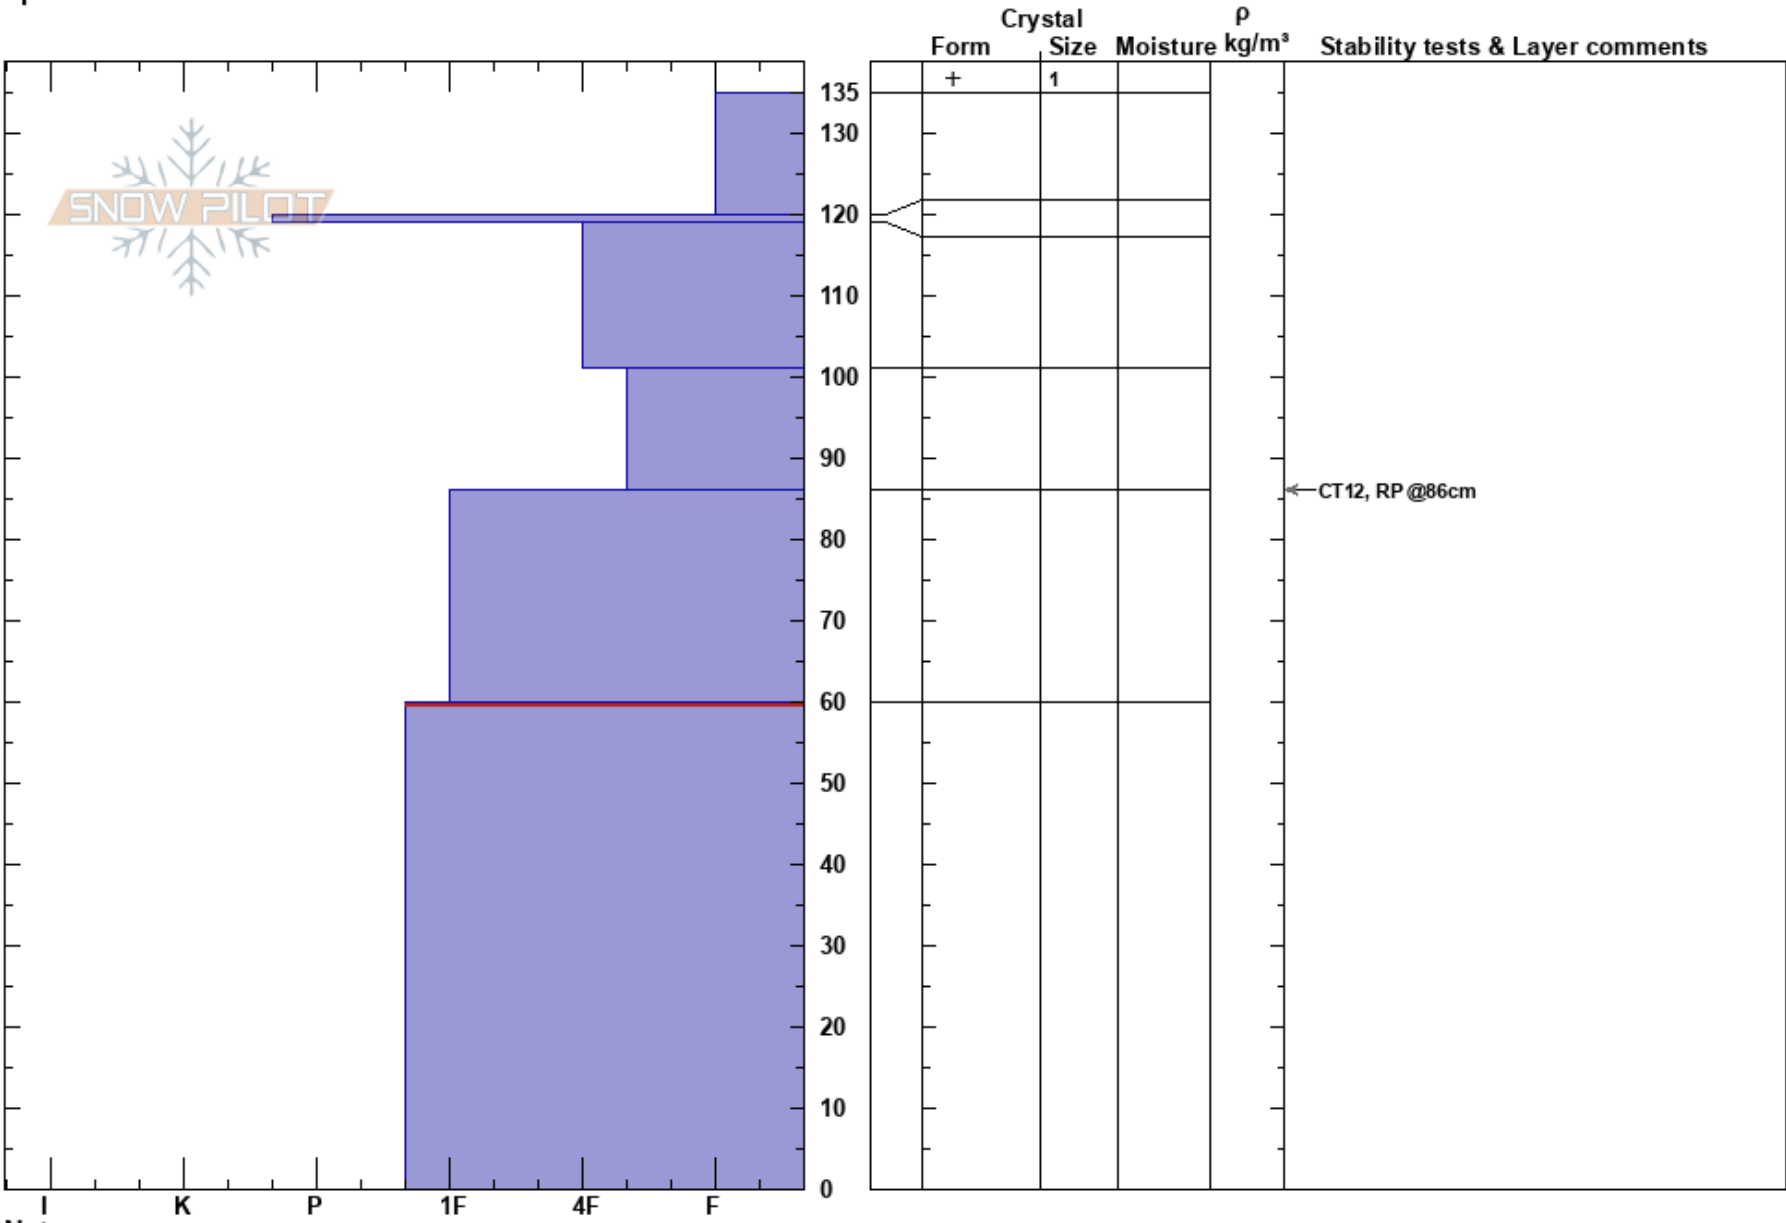

Murray Moraines
 Kananaskis
 AB
 Elevation: 2055 m
 Aspect: E
 Specifics:

Avalanche Safety
 28/12/2022 - 11:00
 Co-ord: 50.73828N, -115.27418W
 Slope Angle: 10°
 Wind Loading:

Stability:
 Air Temperature: -8°C
 Sky Cover: OVC
 Precipitation: S-1
 Wind: Calm
 HS:135
 PF:40
 PS:17
 60-0cm: Problematic layer