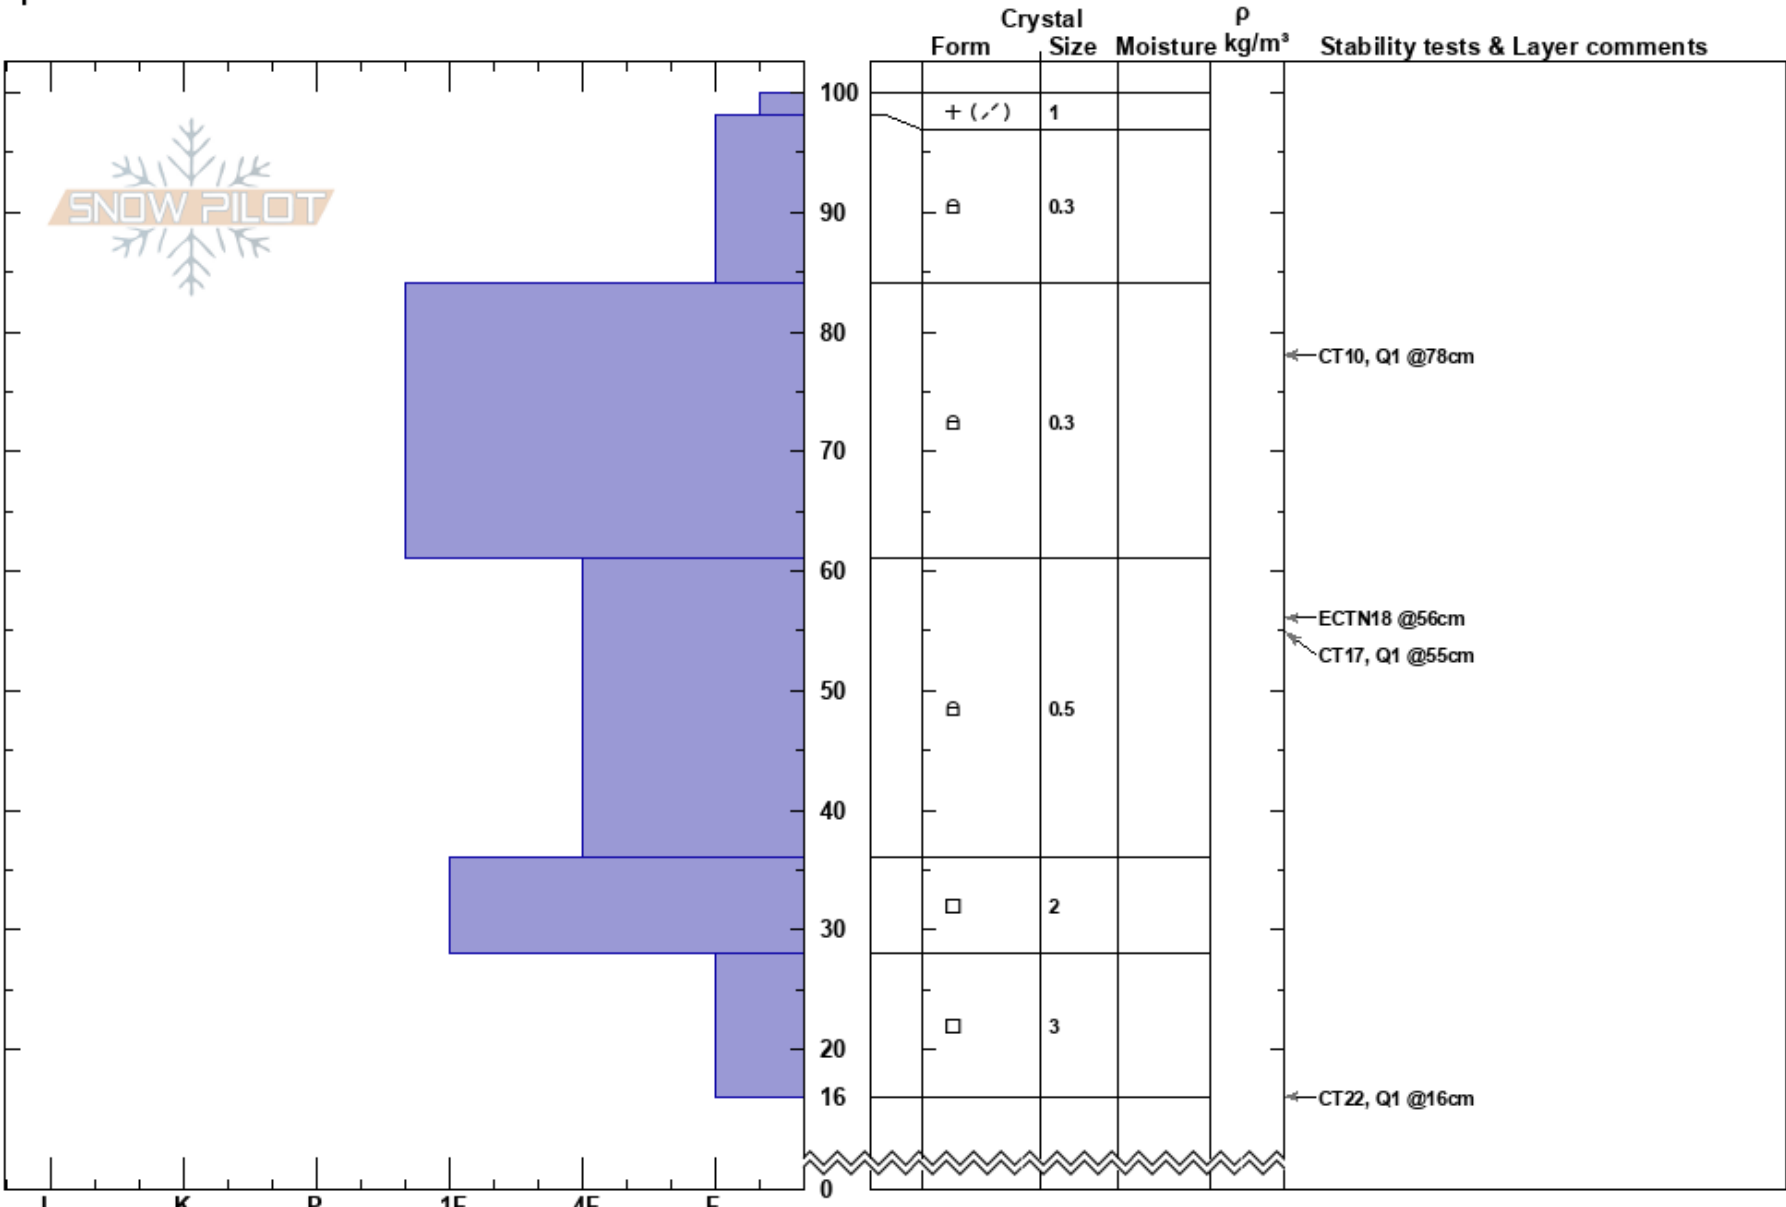

LWH Glade
 Sawatch
 CO
 Elevation: 10917 ft
 Aspect: NE
 Specifics:

Jessica Lewis
 12/28/2022 - 3:10pm
 Co-ord: 38.57153N, -106.33014W
 Slope Angle: 22°
 Wind Loading: previous

Stability:
 Air Temperature: -5°C
 Sky Cover: OVC
 Precipitation: S2
 Wind: NW Moderate

HS:100
 PF:90 84-61cm:Problematic layer

Notes: