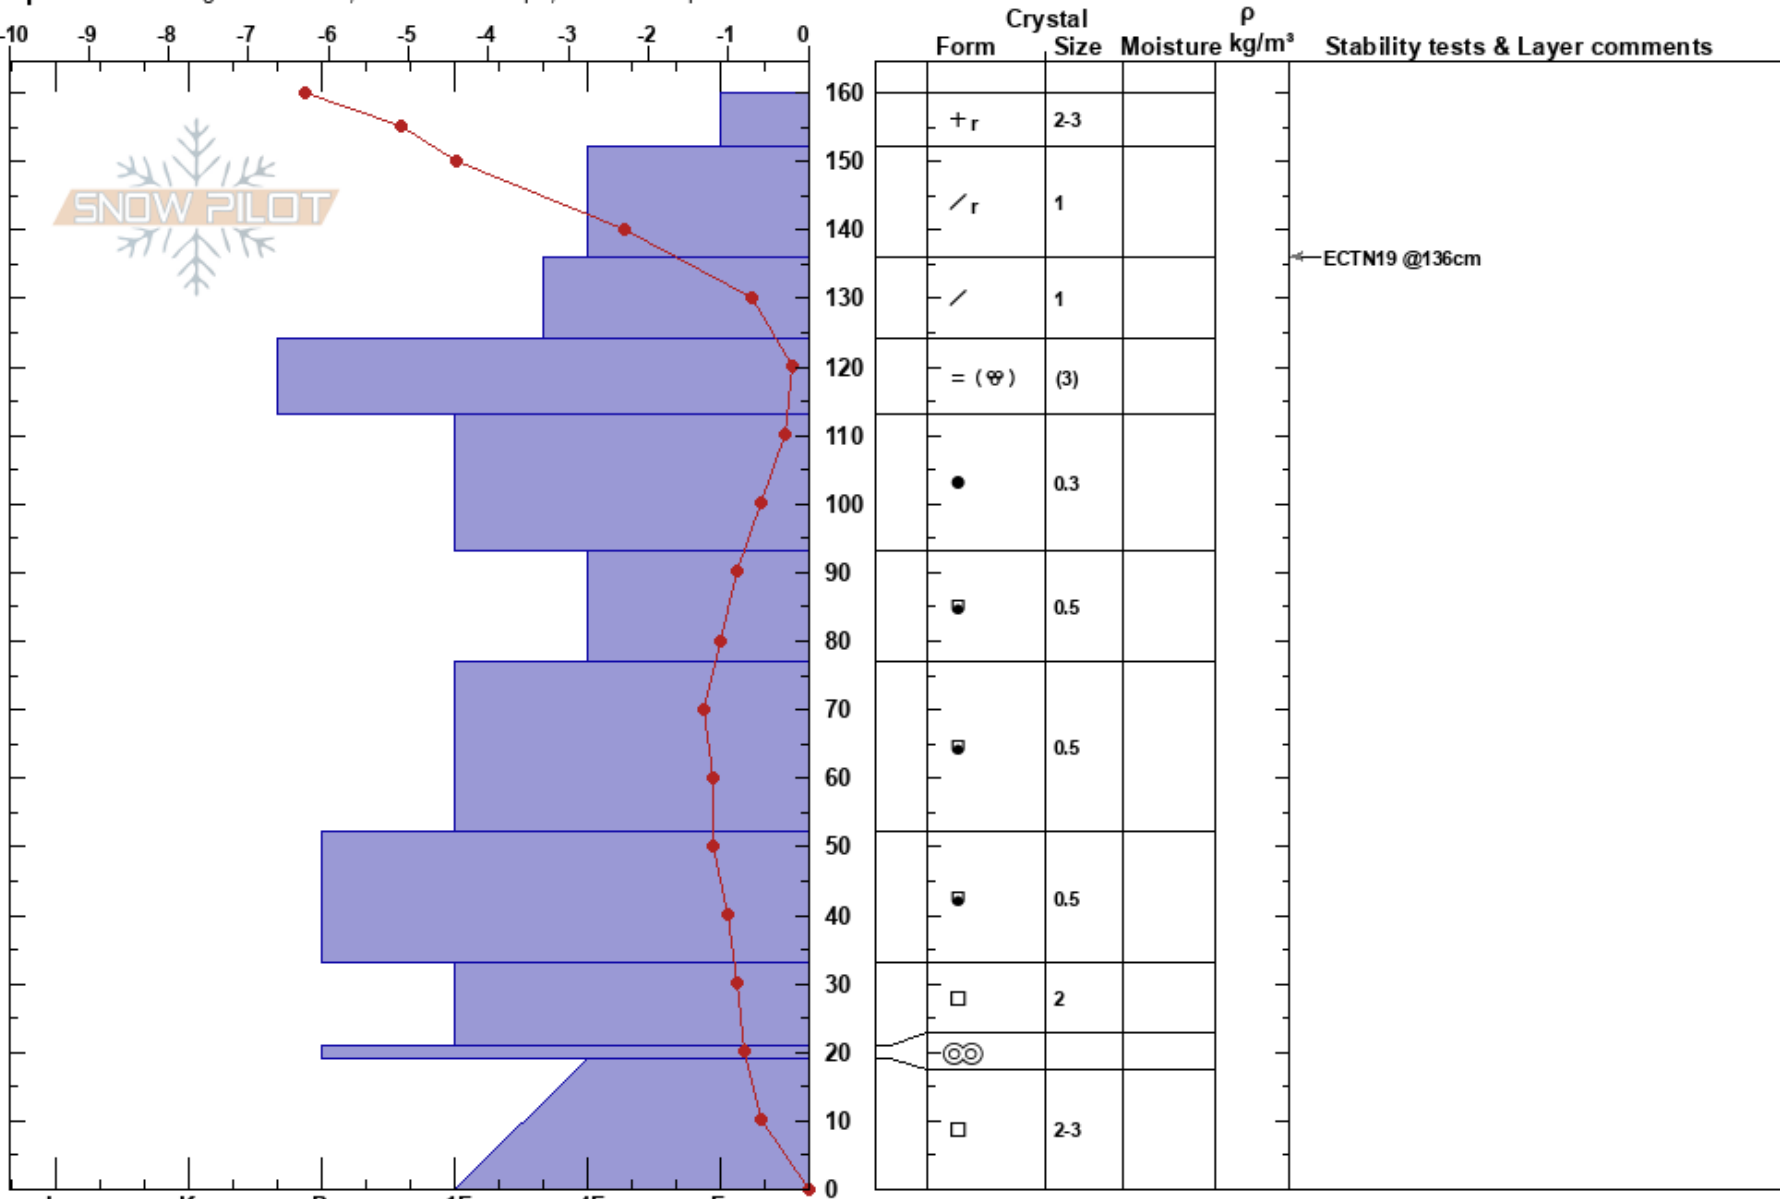

K6 Kellogg Peak
 Silver Valley Area
 ID
 Elevation: 6150 ft
 Aspect: NW

Drew Mahan
 12/29/2022 - 9:30am
 Co-ord:
 Slope Angle: 38°
 Wind Loading: previous

Stability: Fair
 Air Temperature: -6°C
 Sky Cover: SCT
 Precipitation: NO
 Wind: S Light Breeze

HS:160
 PF:30
 PS:10
 Layer Notes:

Specifics: Pit dug in a Ski Area; Ski tracks on slope; We skied slope

Notes: Previously disturbed snow in pit area- assessing free water percolation in snow pack.