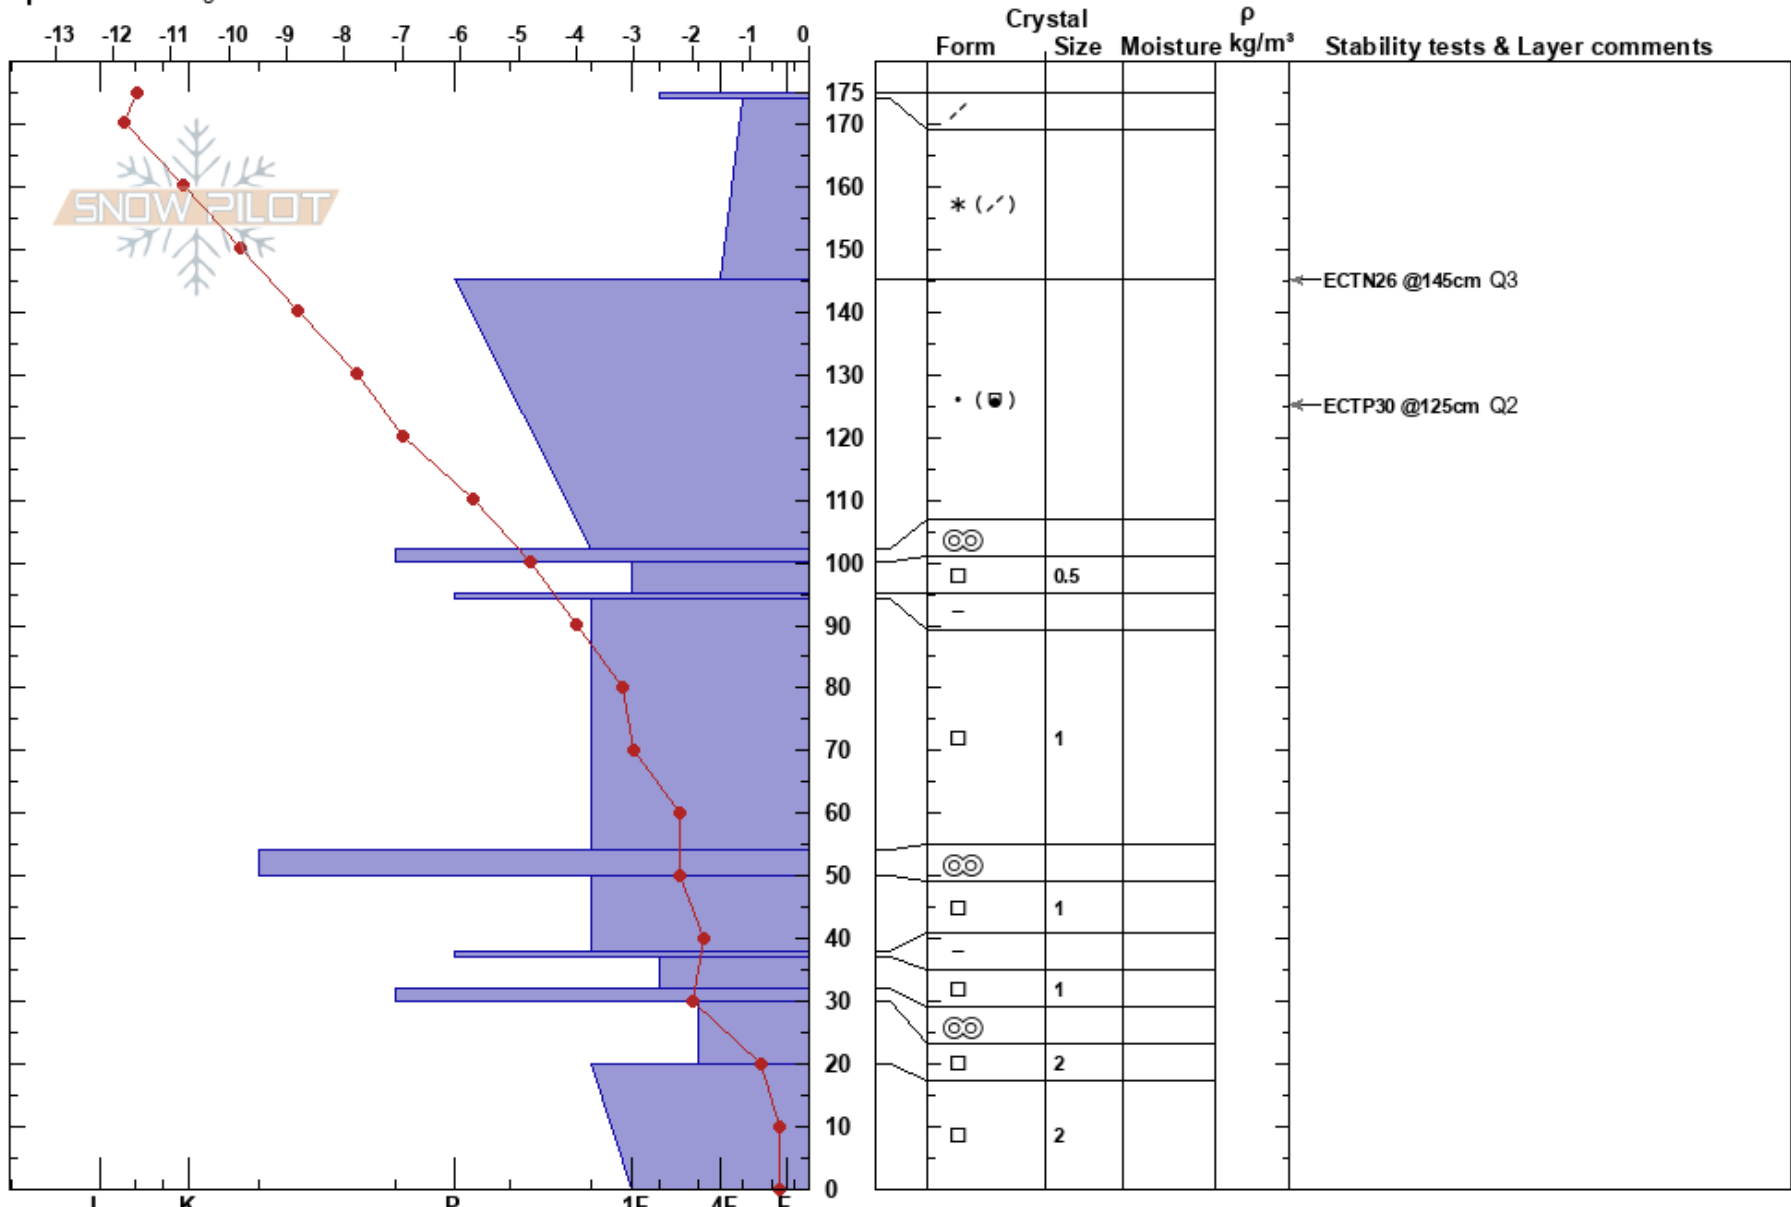

Castros Face
 Madison Range-N
 MT
 Elevation: 9800 ft
 Aspect: 130°
 Specifics: Pit dug in a Ski Area

Leigh Frye
 12/24/2017 - 1:08pm
 Co-ord: 45.27330N, -111.44791W
 Slope Angle: 37°
 Wind Loading: previous

Stability: **HS:175**
 Air Temperature: -11°C PF:25 102-100cm:Problematic layer
 Sky Cover: FEW
 Precipitation: NO
 Wind: NW Light Breeze

Notes: