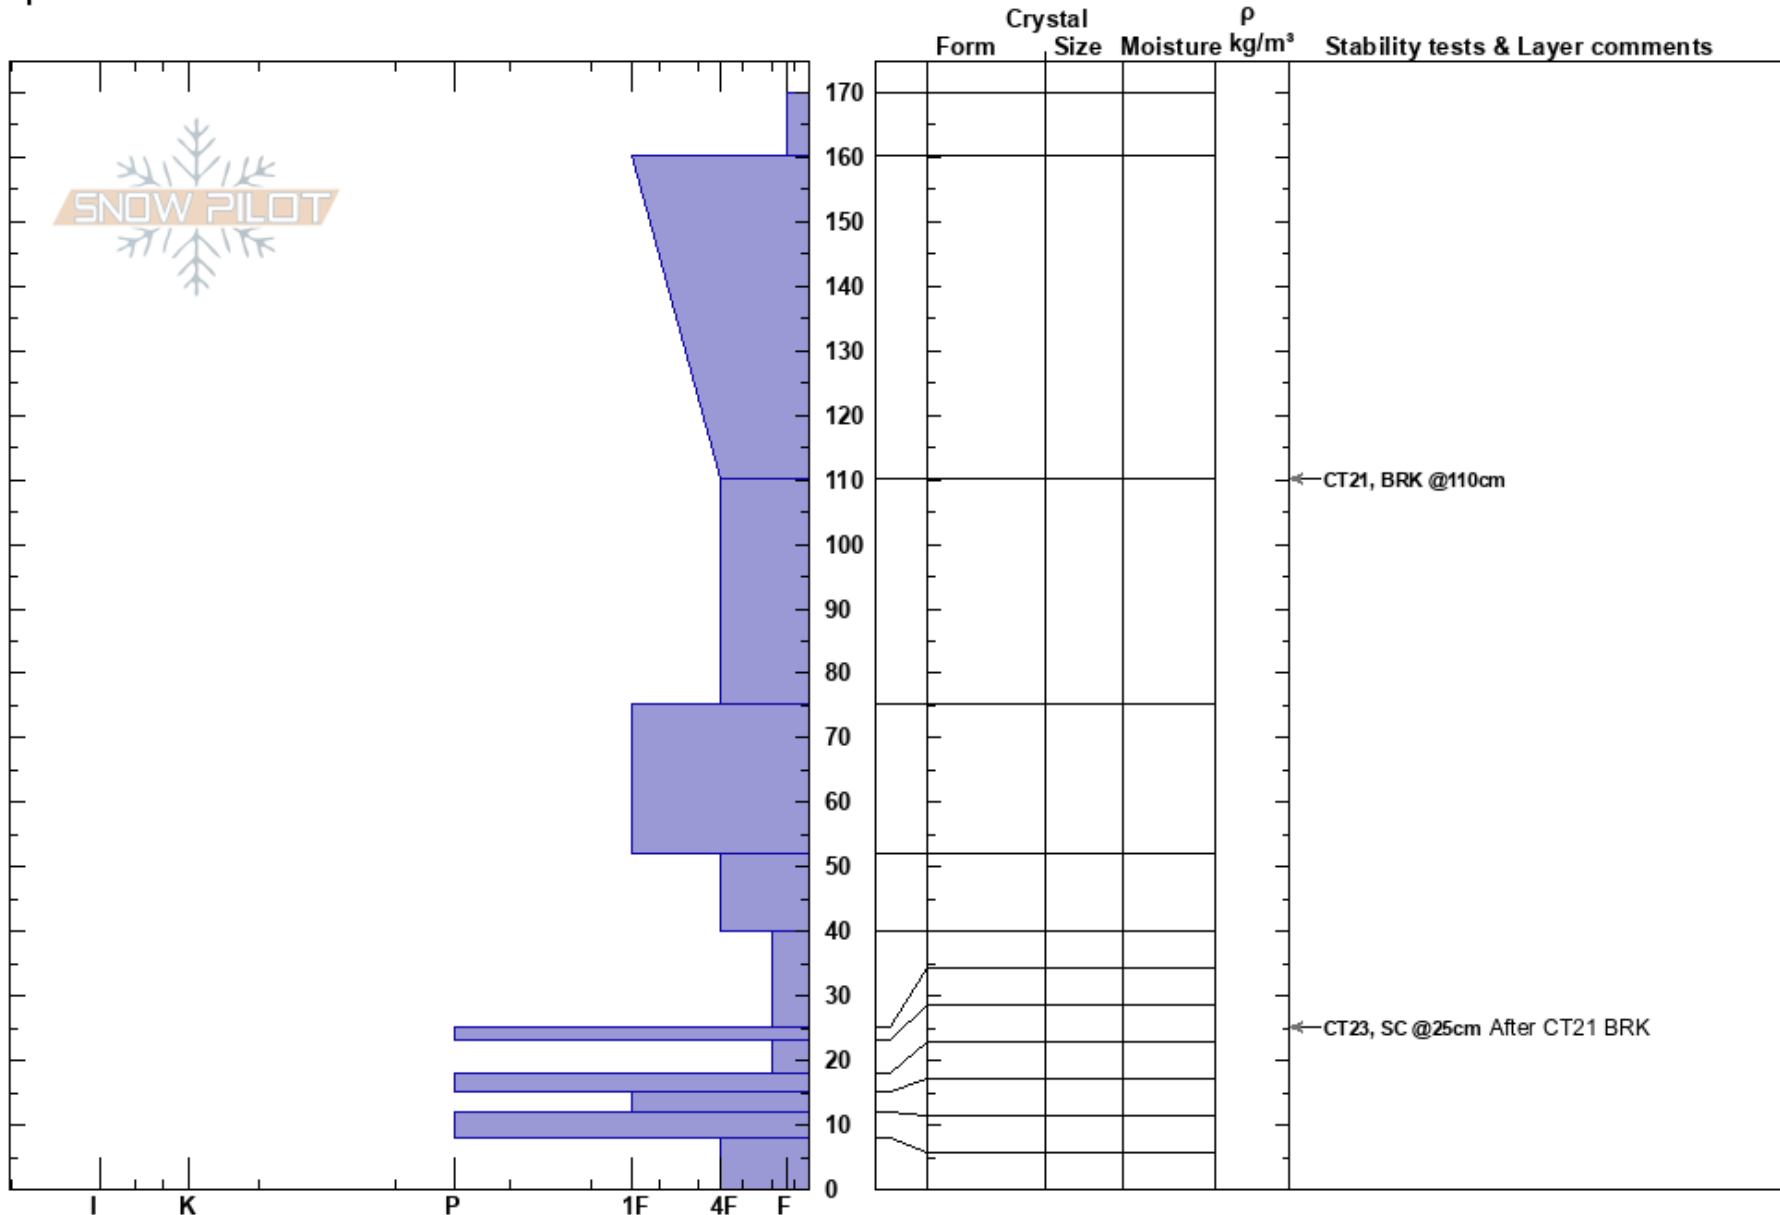

Lower Rice Mtn
 Chugach Range
 AK
 Elevation: 3065 ft
 Aspect: SE
 Specifics:

kyle sobek
 12/28/2022 - 2:00pm
 Co-ord: 61.37563N, -145.31470W
 Slope Angle:
 Wind Loading: previous

Stability:
 Air Temperature:
 Sky Cover: BKN
 Precipitation: NO
 Wind: SE Light Breeze

HS:170
 Layer Notes:
 40-25cm:Problematic layer

Notes: