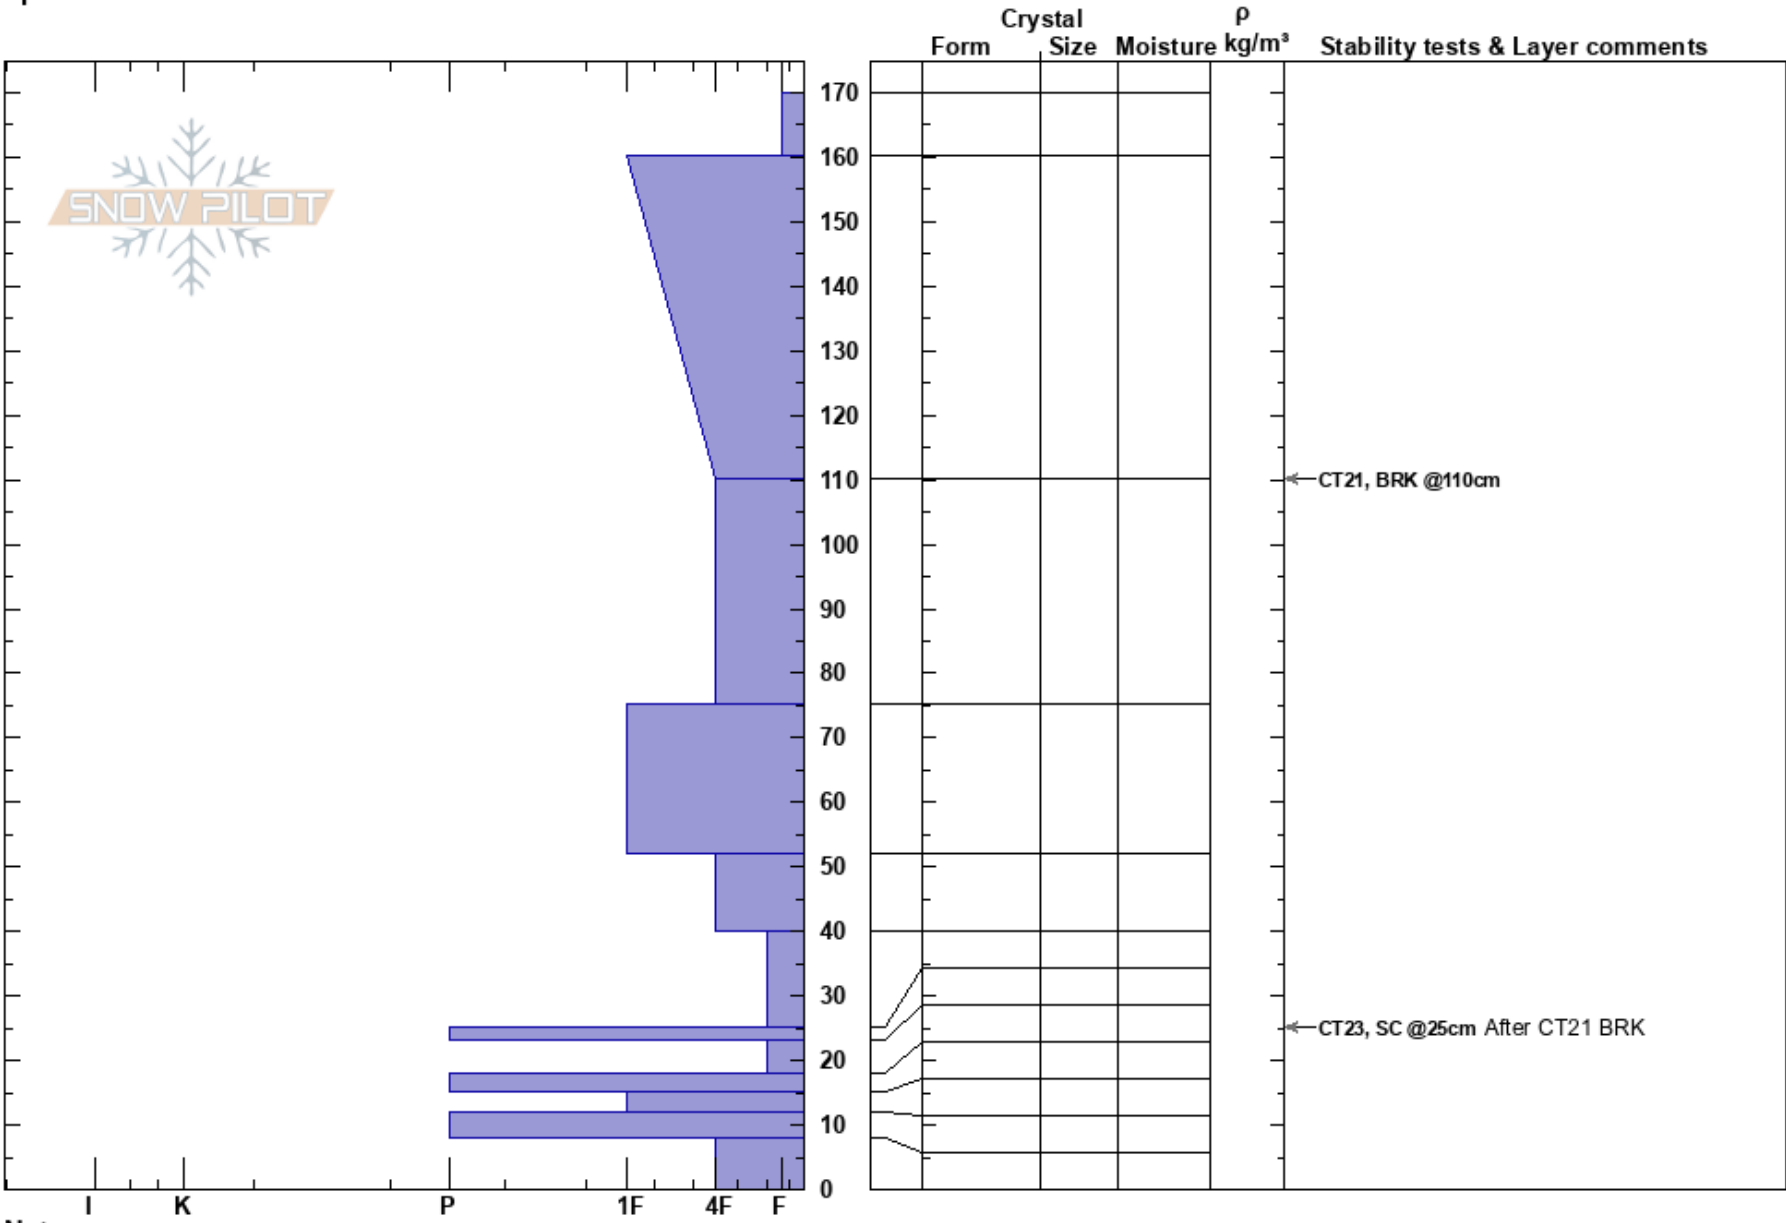

Lower Rice Mtn
 Chugach Range
 AK
 Elevation: 3065 ft
 Aspect: SE
 Specifics:

kyle sobek
 12/28/2022 - 2:00pm
 Co-ord: 61.37563N, -145.31470W
 Slope Angle:
 Wind Loading: previous

Stability:
 Air Temperature:
 Sky Cover: BKN
 Precipitation: NO
 Wind: SE Light Breeze

HS:170
 Layer Notes:
 40-25cm: Problematic layer

Notes: