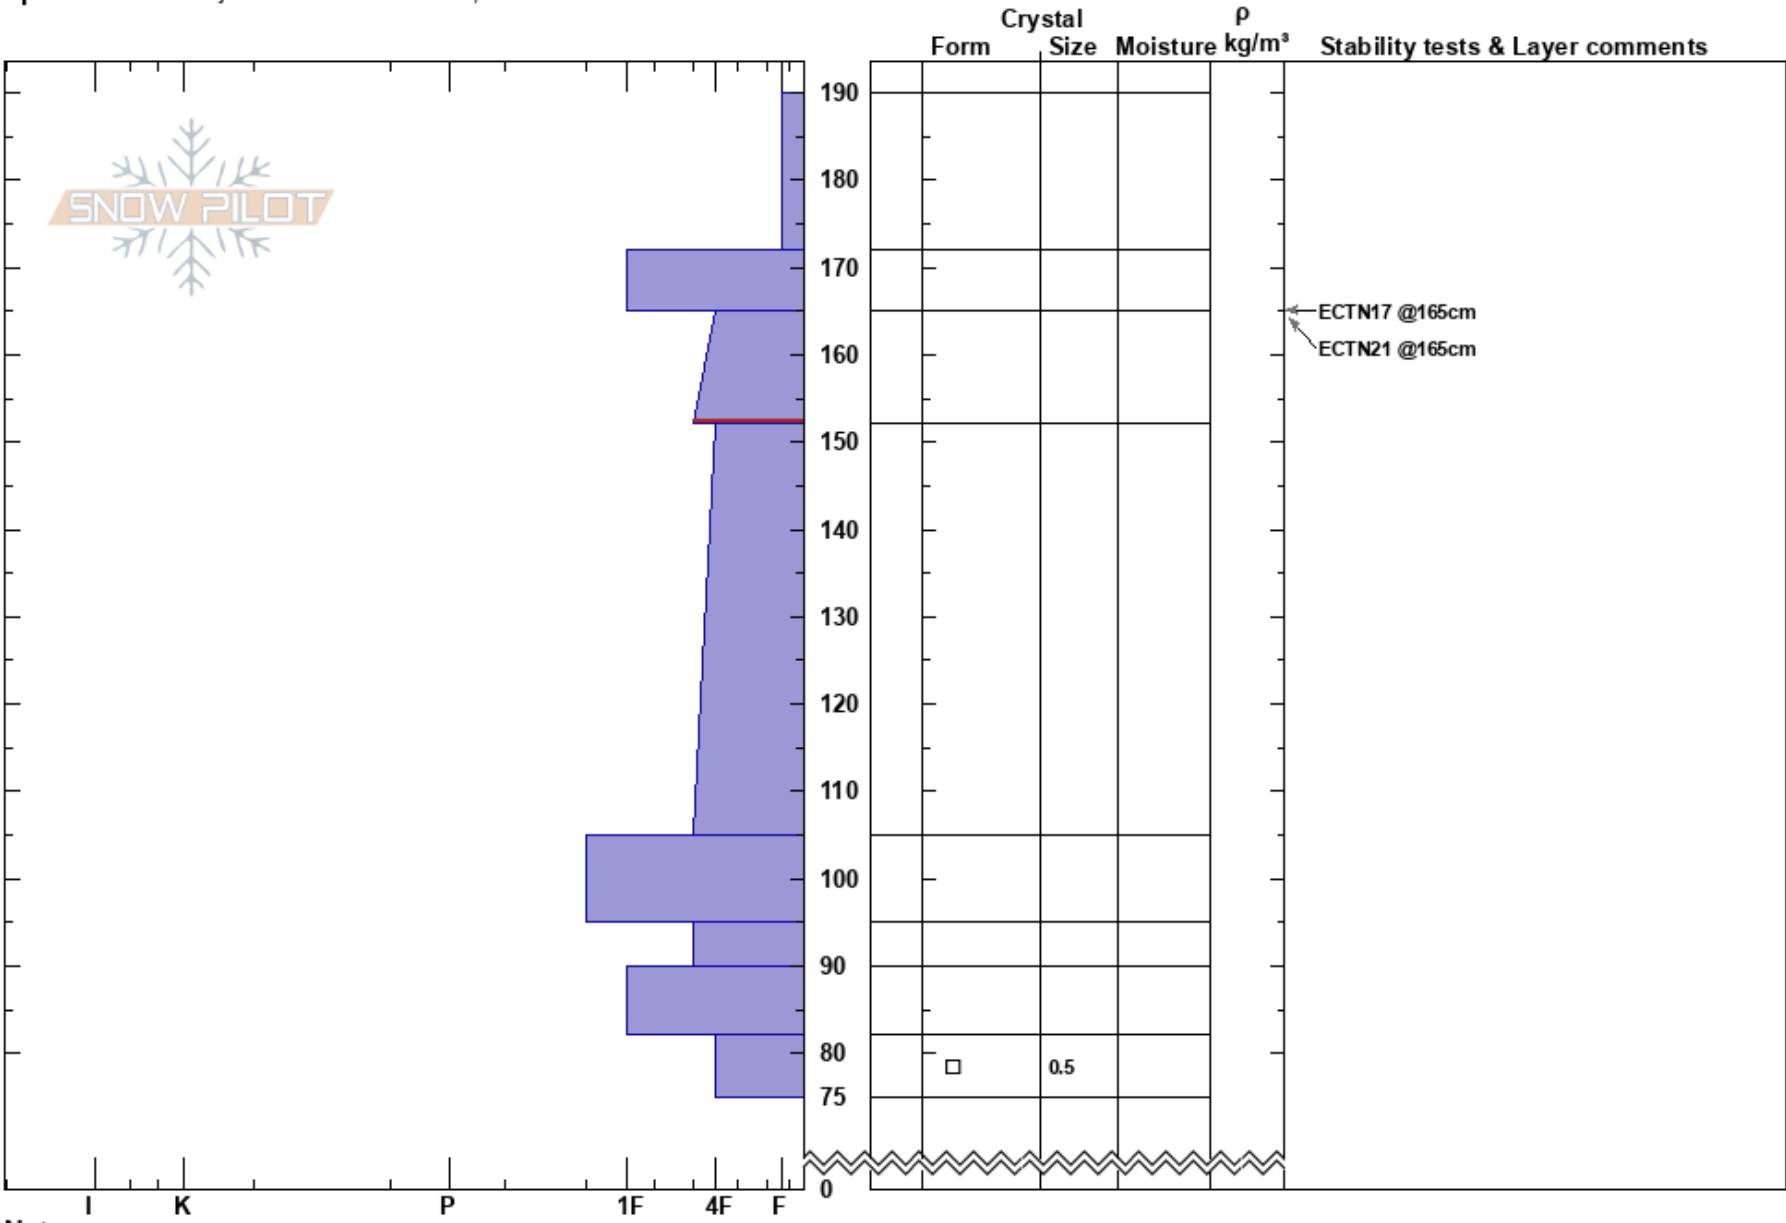

Little Girls Lower  
 Chugach Range  
 AK  
 Elevation: 3178 ft  
 Aspect: SE  
 Specifics: Pit is adjacent to avalanche: flank;

kyle sobek  
 12/27/2022 - 1:00pm  
 Co-ord: 61.17690N, -145.72914W  
 Slope Angle:  
 Wind Loading: previous

Stability:  
 Air Temperature: 29°F  
 Sky Cover: OVC  
 Precipitation: NO  
 Wind: SW Light Breeze

HS:190  
 Layer Notes:  
 165-152cm:Problematic layer

Notes: