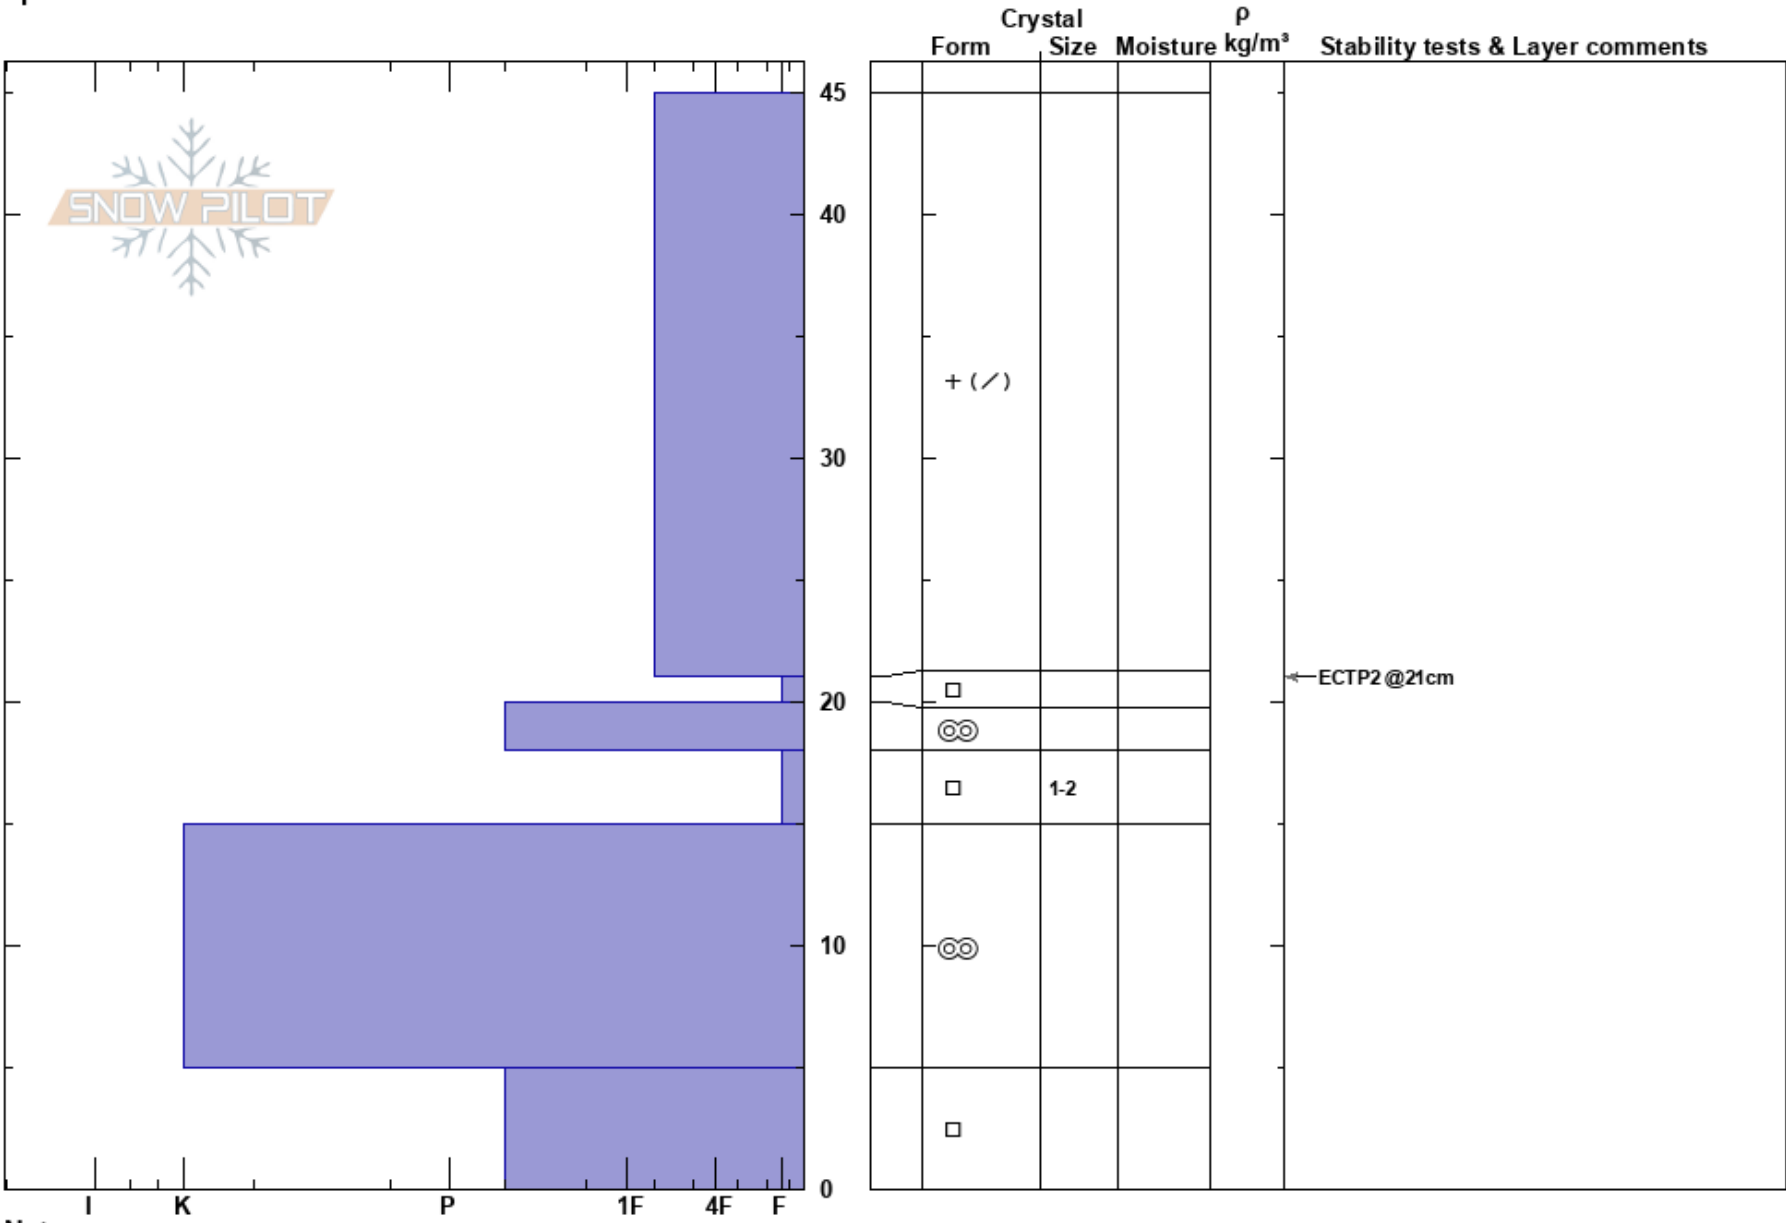

Zuma SouthFacing  
 Vail/Summit County  
 CO  
**Elevation:** 11800 ft  
**Aspect:** 180°  
**Specifics:**

Jason Konigsberg  
 12/24/2017 - 12:00pm  
**Co-ord:**  
**Slope Angle:**  
**Wind Loading:**

**Stability:** HS:45  
**Air Temperature:**  
**Sky Cover:**  
**Precipitation:**  
**Wind:**

**Layer Notes:**

Notes: