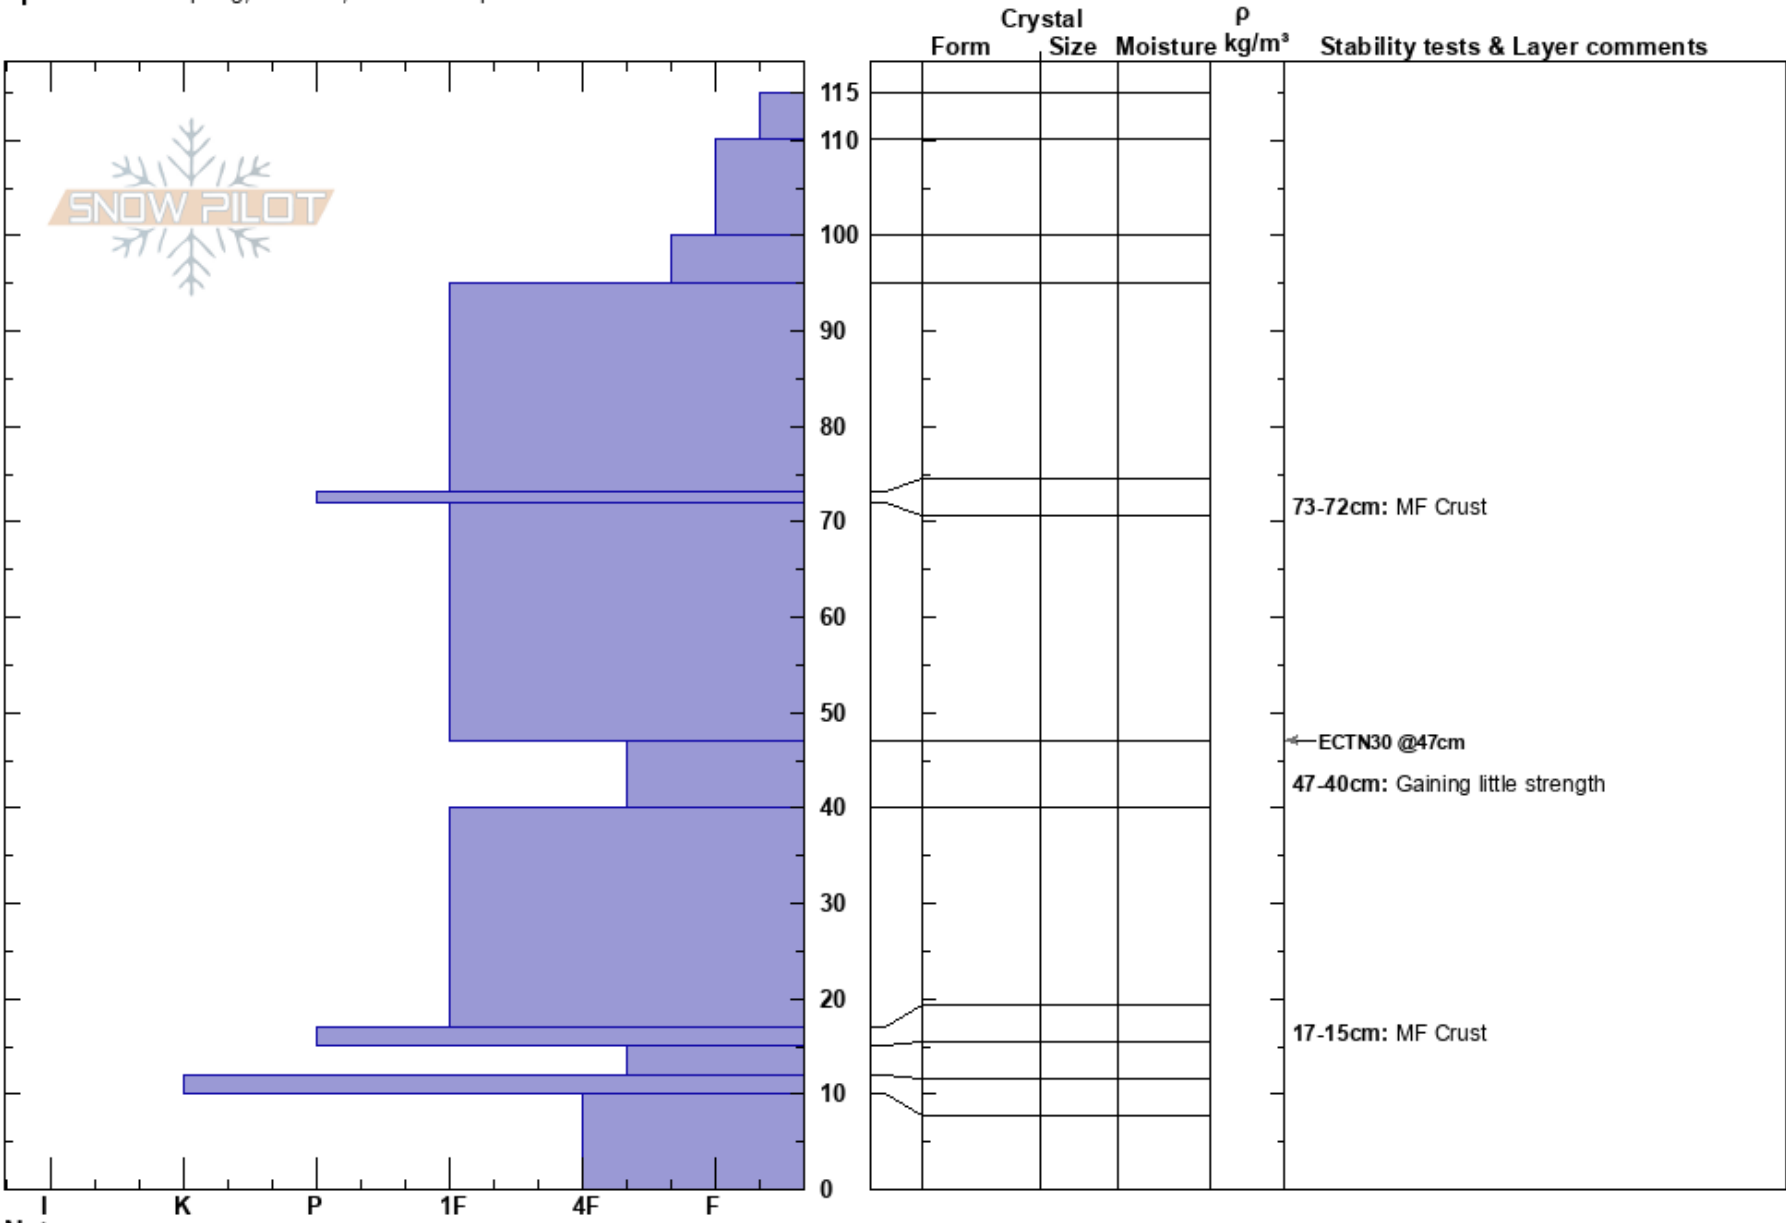

Lower No Name Runot  
 Uinta Range  
 UT  
**Elevation:** 8649 ft  
**Aspect:** 181°  
**Specifics:** Collapsing, localized; We skied slope

Craig Gordon  
 12/28/2022 - 2:00pm  
**Co-ord:** 40.82394N, -111.05484W  
**Slope Angle:** 23°  
**Wind Loading:**

**Stability:**  
**Air Temperature:**  
**Sky Cover:** OVC  
**Precipitation:** S1  
**Wind:** NW Light Breeze

**HS:** 115  
**Layer Notes:**  
 73-72cm: MF Crust  
 47-40cm: Gaining little strength  
 47-40cm: Problematic layer  
 17-15cm: MF Crust