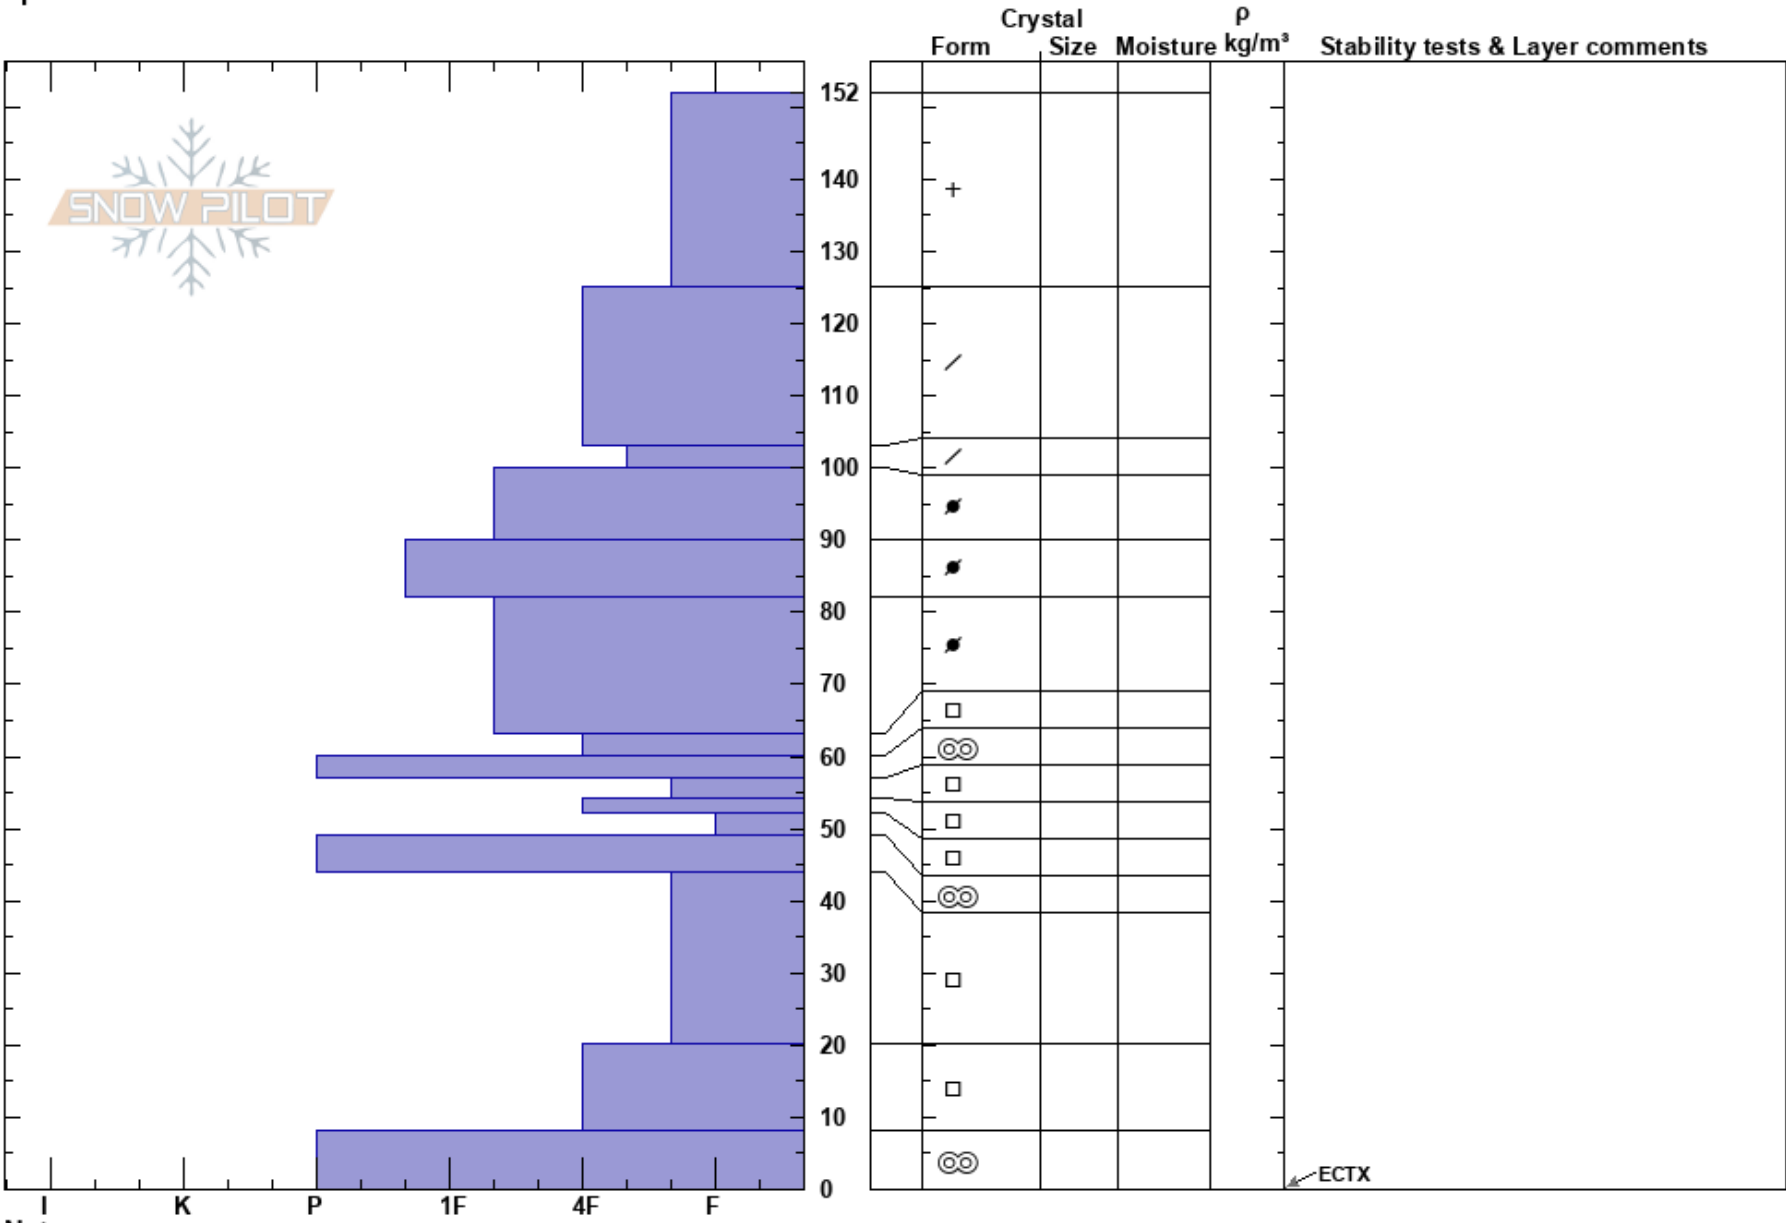

Coyote Trees
 La Sal Mountains
 UT
 Elevation: 11280 ft
 Aspect: 37°
 Specifics:

Eric Trenbeath
 12/28/2022 - 2:30pm
 Co-ord: 38.46094N, -109.24987W
 Slope Angle: 25°
 Wind Loading:

Stability:
 Air Temperature: -8°C
 Sky Cover: OVC
 Precipitation: S2
 Wind: SW Light Breeze

HS:152
 52-49cm: Problematic layer

Notes: No active wind loading but evidence of previous.