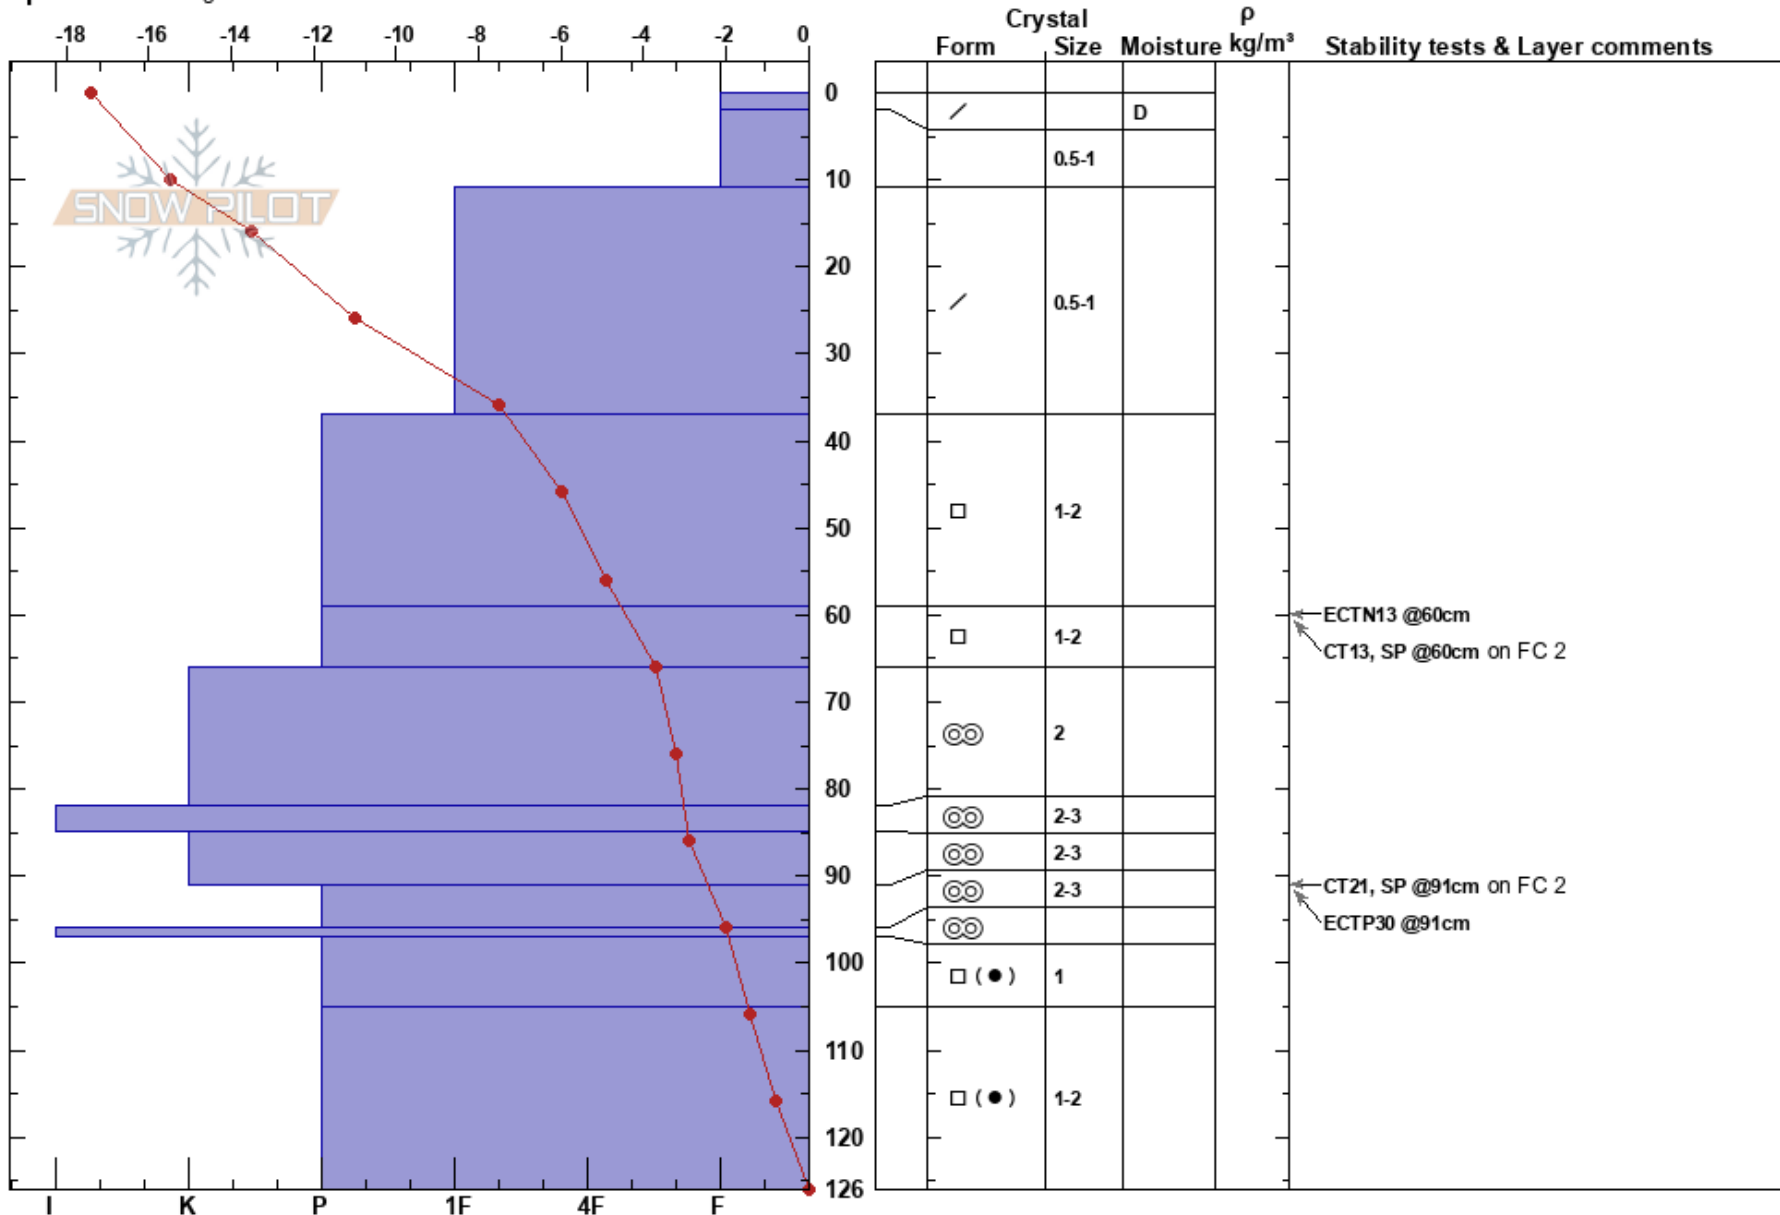

High Rustler
 Canadian Rockies
 AB
 Elevation: 2200 m
 Aspect:

Claudia Mannering
 24/12/2017 - 11:30
 Co-ord: 49.30521N, -114.44240W
 Slope Angle: 35°
 Wind Loading: yes

Stability: HS:126
 Air Temperature: -19.4°C
 Sky Cover: CLR
 Precipitation: NO
 Wind: W Moderate

Specifics: Pit dug in a Ski Area

Notes: