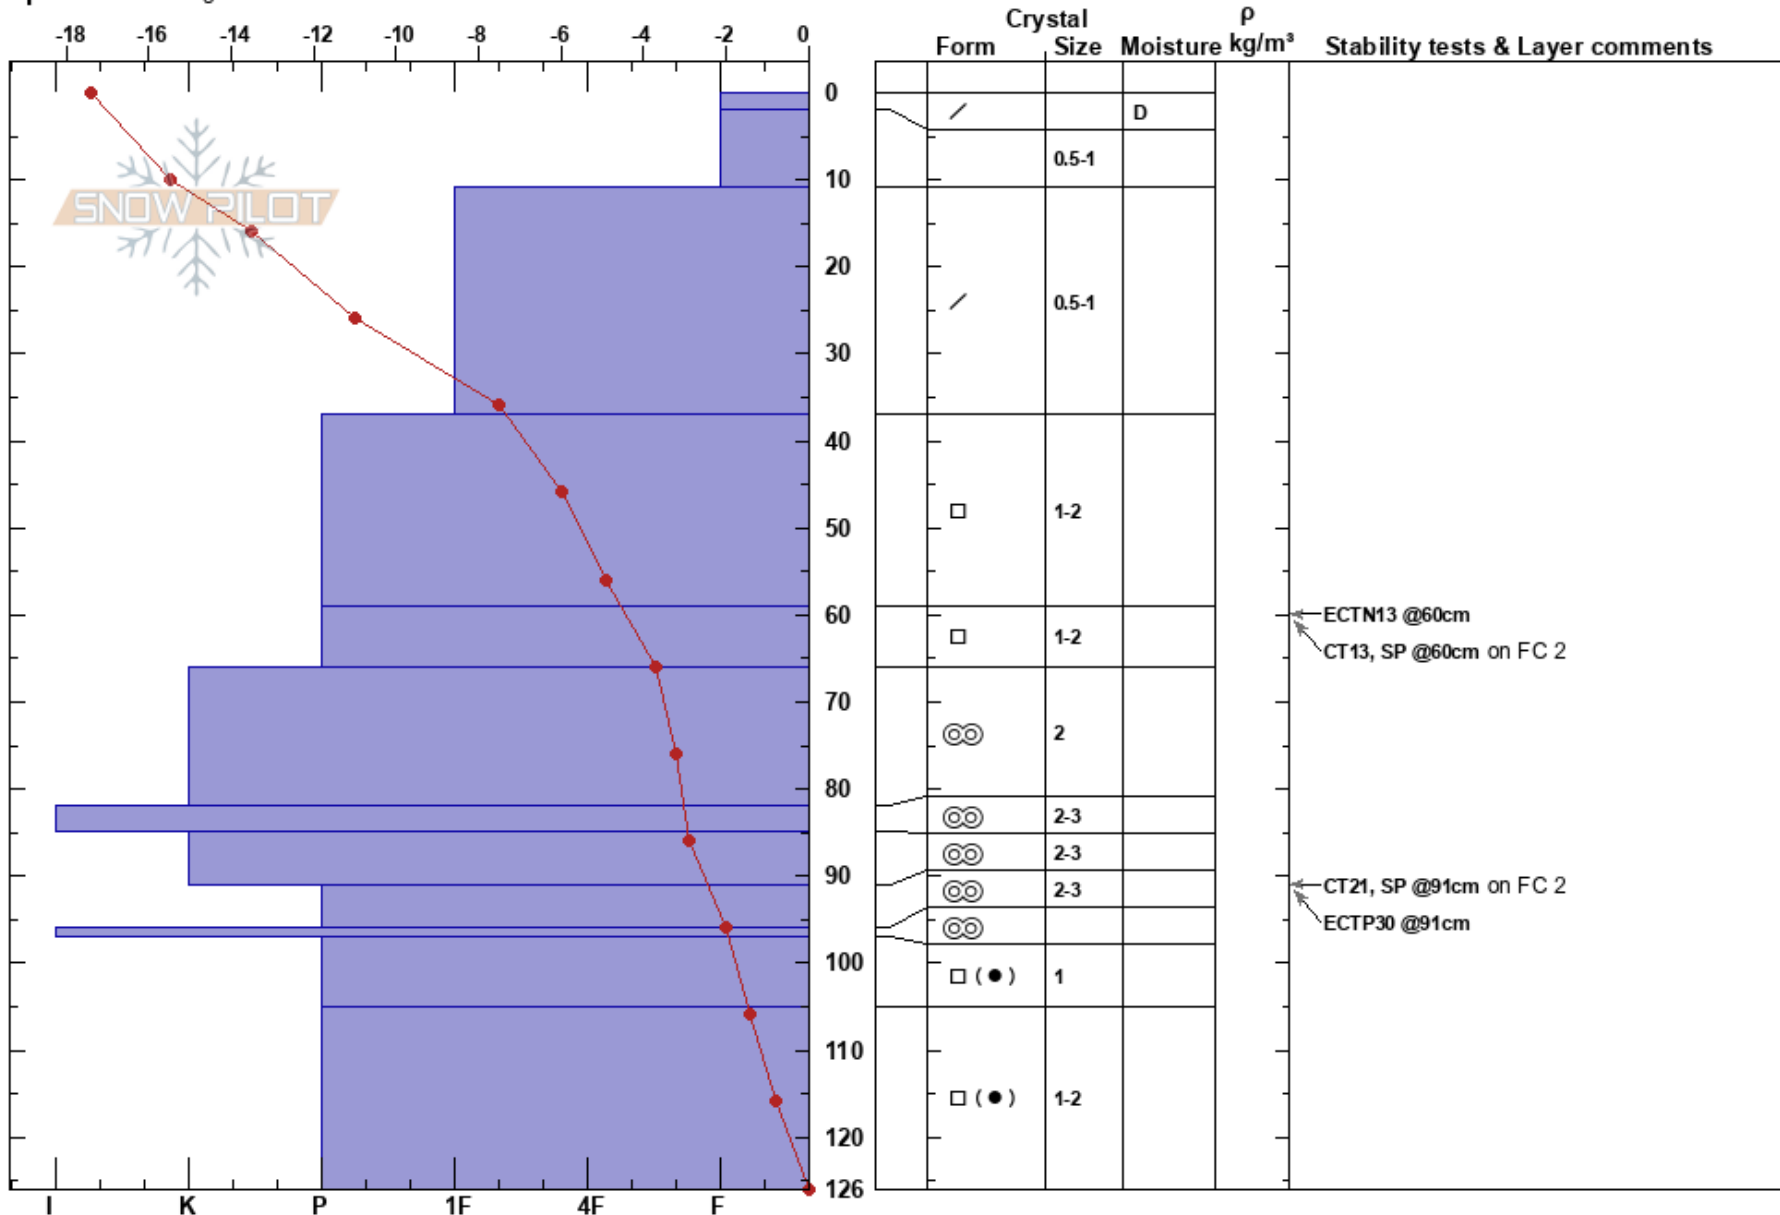

High Rustler
 Canadian Rockies
 AB
 Elevation: 2200 m
 Aspect:

Claudia Mannering
 24/12/2017 - 11:30
 Co-ord: 49.30521N, -114.44240W
 Slope Angle: 35°
 Wind Loading: yes

Stability: HS:126
 Air Temperature: -19.4°C
 Sky Cover: CLR
 Precipitation: NO
 Wind: W Moderate
 Layer Notes:

Specifics: Pit dug in a Ski Area

Notes: