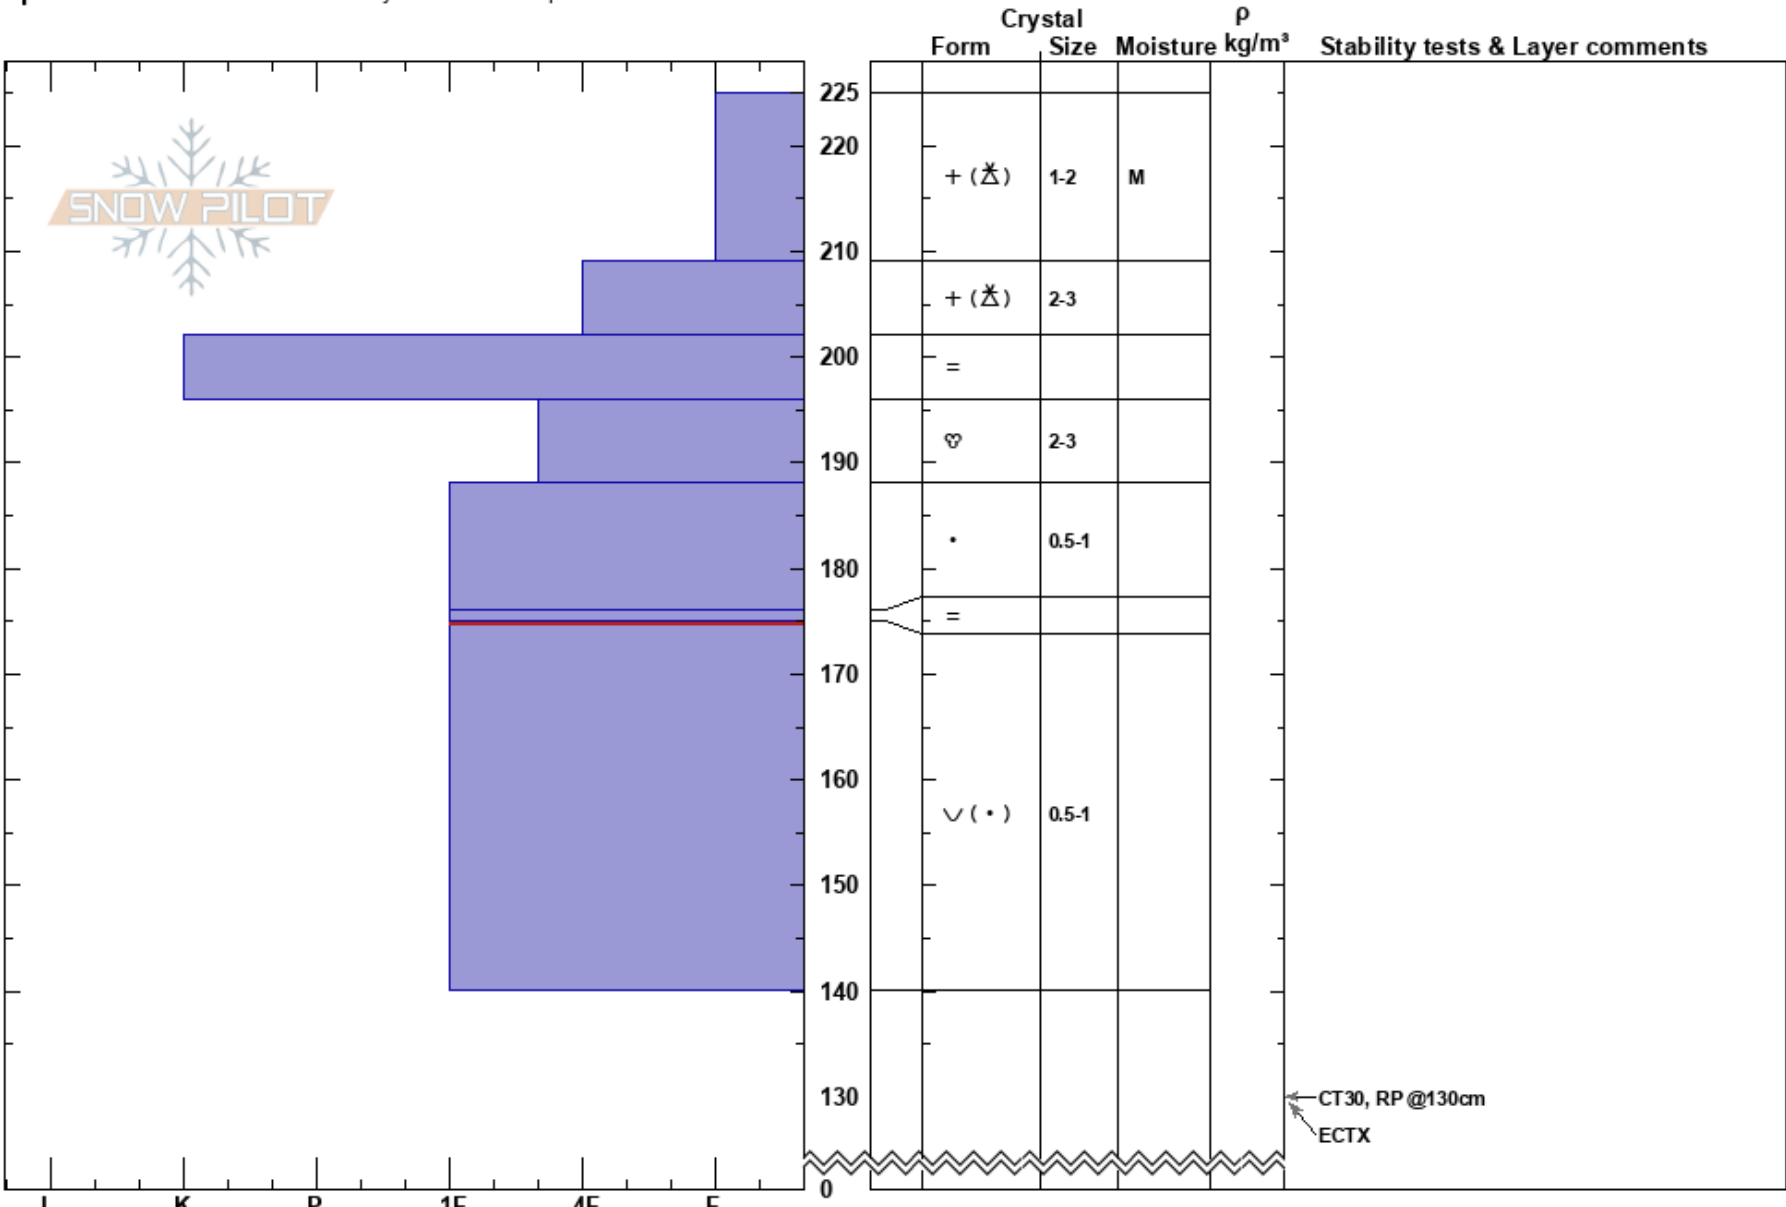

Andesite Peak
 Castle Peak Area
 CA
 Elevation: 7855 ft
 Aspect: NW
 Specifics: Recent avalanche activity on different slopes

Bryan Unger
 12/28/2022 - 12:45pm
 Co-ord: 39.35729N, -120.36651W
 Slope Angle: 20°
 Wind Loading: previous

Stability:
 Air Temperature: -5°C
 Sky Cover: FEW
 Precipitation: NO
 Wind: SW Calm

HS:225
 175-140cm: Problematic layer

← CT30, RP @130cm
 ← ECTX

Notes: