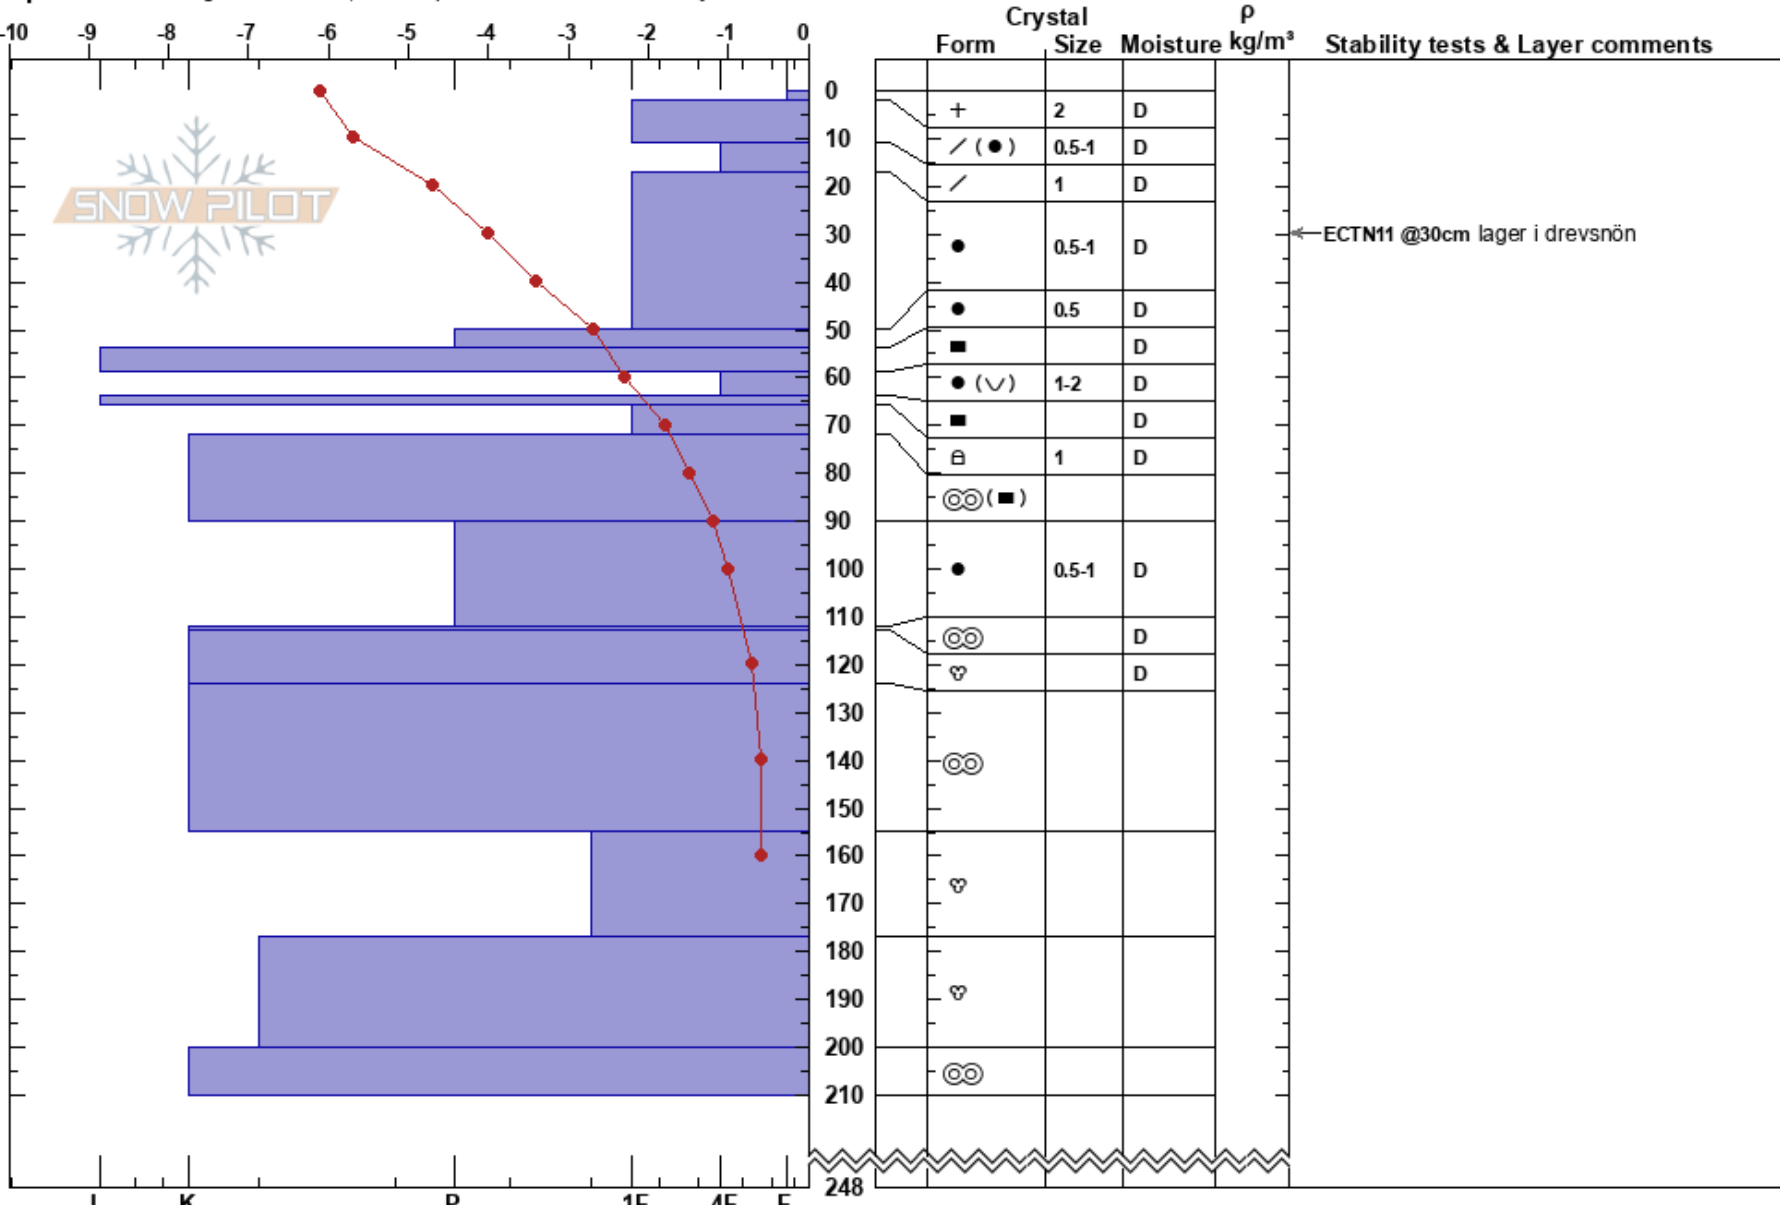

Svartbergsleden
 Åreskutan
 Sweden
 Elevation: 991 m
 Aspect: E

Oskar Brodén
 24/12/2017 - 11:01
 Co-ord: 63.41656N, 13.08020E
 Slope Angle: 20°
 Wind Loading: no

Stability: HS:248
 Air Temperature: -6.2°C PF:30 59-64cm:Problematic layer
 Sky Cover: FEW
 Precipitation: S-1
 Wind: W Light Breeze

Specifics: Pit dug in a Ski Area; Pit is representative of backcountry

Notes: