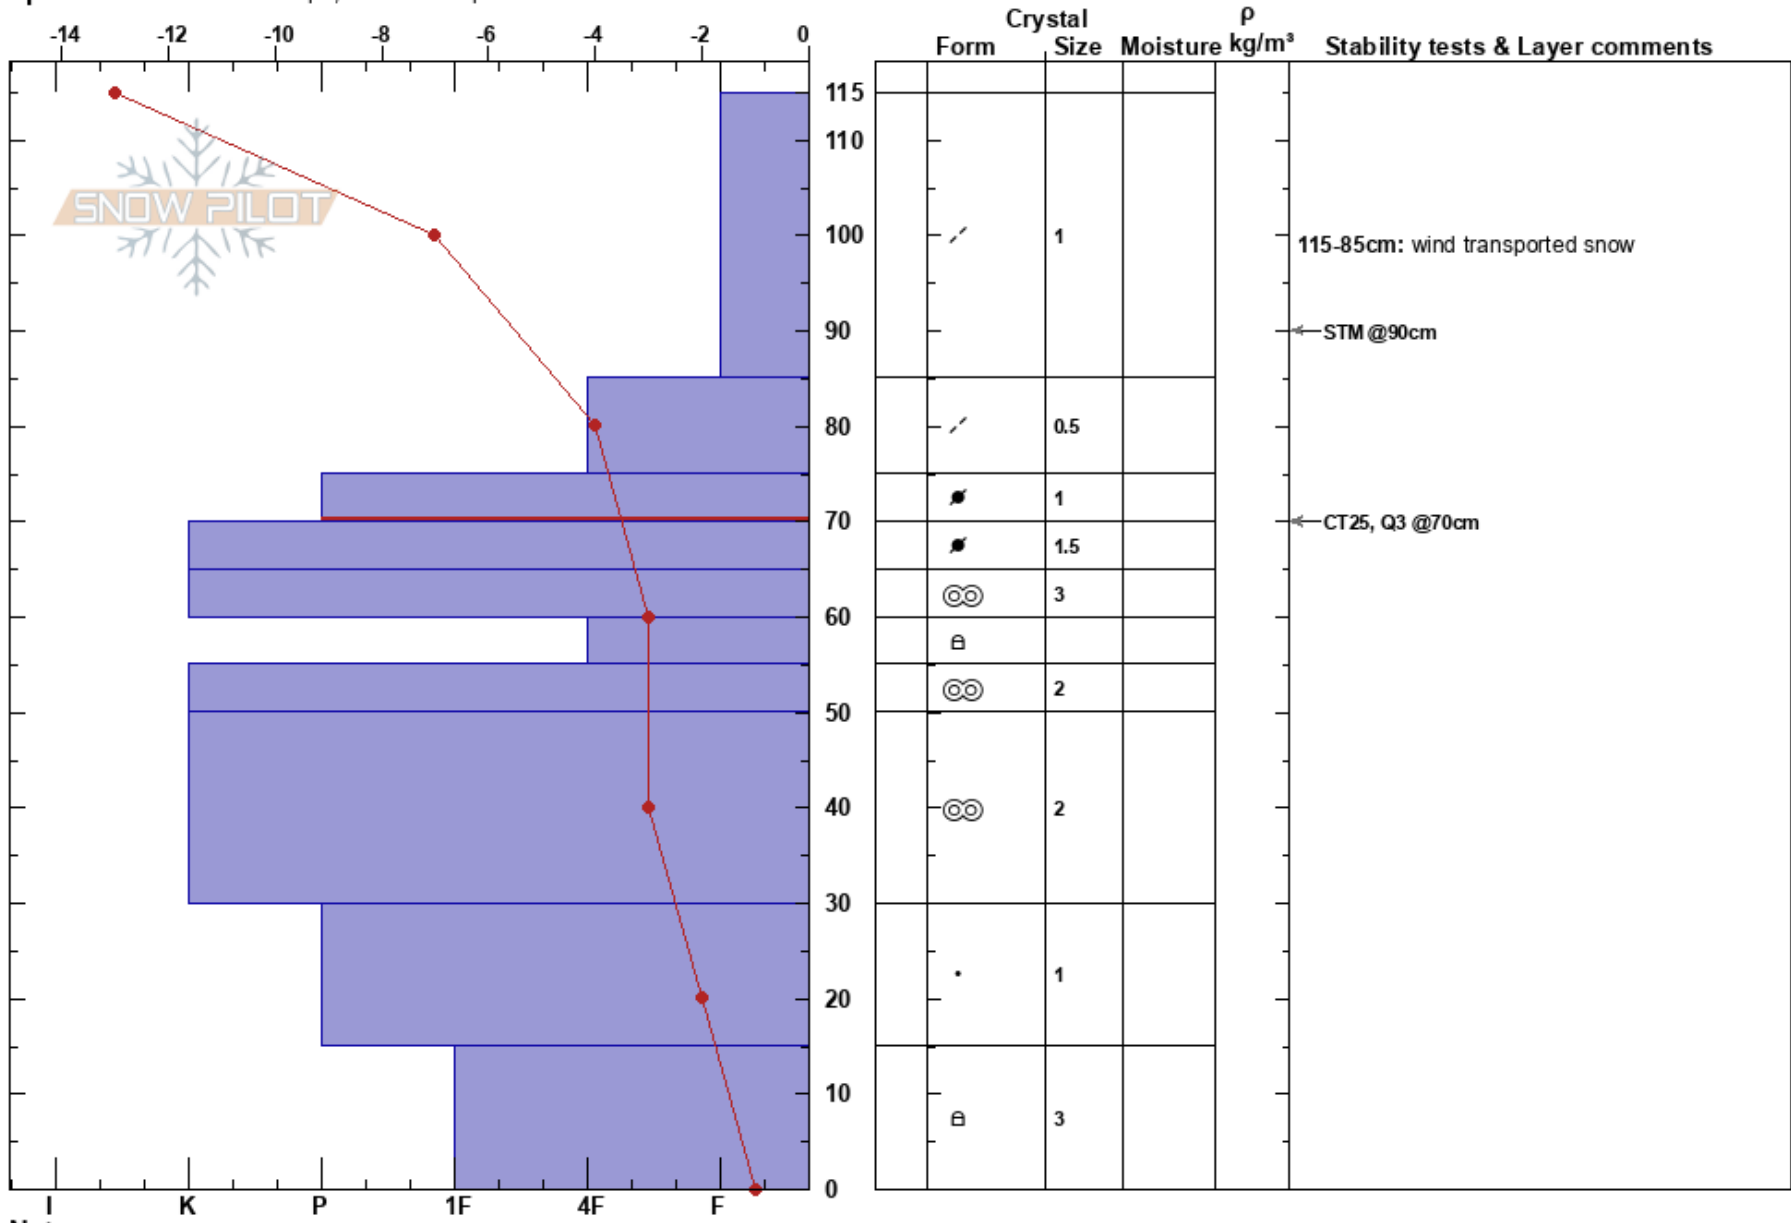

Hatcher Pass \$1000 Run Joseph Kurtak  
 Talkeetna Mountains 12/23/2017 - 1:00pm  
 AK Co-ord: 61.76859N, -149.29177W  
 Elevation: 3517 ft Slope Angle: 24°  
 Aspect: 90° Wind Loading:  
 Specifics: Ski tracks on slope; We skied slope

Stability: HS:115 Layer Notes:  
 Air Temperature: PF:20 115-85cm: wind transported snow  
 Sky Cover: FEW 75-70cm: Problematic layer  
 Precipitation: NO  
 Wind: S Light Breeze

Notes: STM@90cm, Q2. CT25@70cmQ3