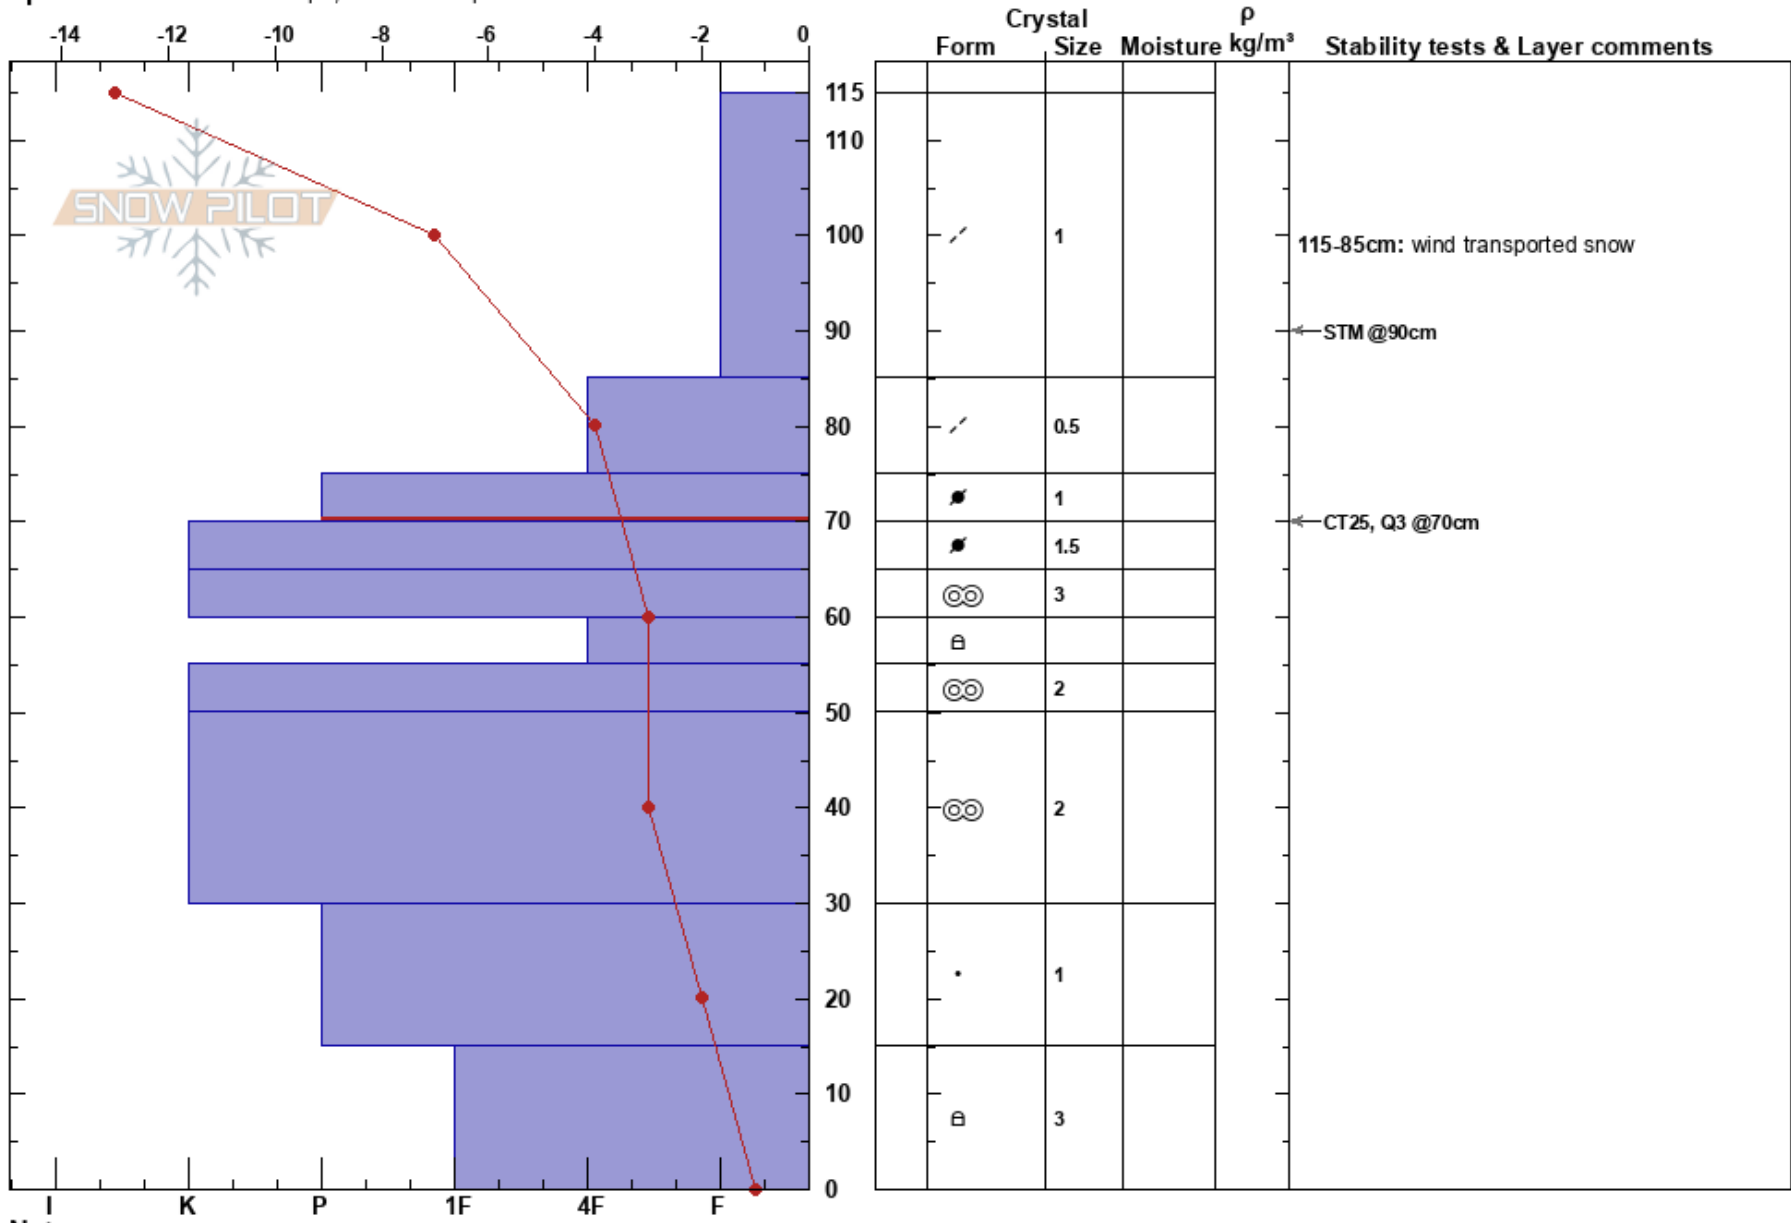

Hatcher Pass \$1000 Run Joseph Kurtak
 Talkeetna Mountains 12/23/2017 - 1:00pm
 AK Co-ord: 61.76859N, -149.29177W
 Elevation: 3517 ft Slope Angle: 24°
 Aspect: 90° Wind Loading:
 Specifics: Ski tracks on slope; We skied slope

Stability: HS:115 Layer Notes:
 Air Temperature: PF:20 115-85cm: wind transported snow
 Sky Cover: FEW 75-70cm: Problematic layer
 Precipitation: NO
 Wind: S Light Breeze

Notes: STM@90cm, Q2. CT25@70cmQ3