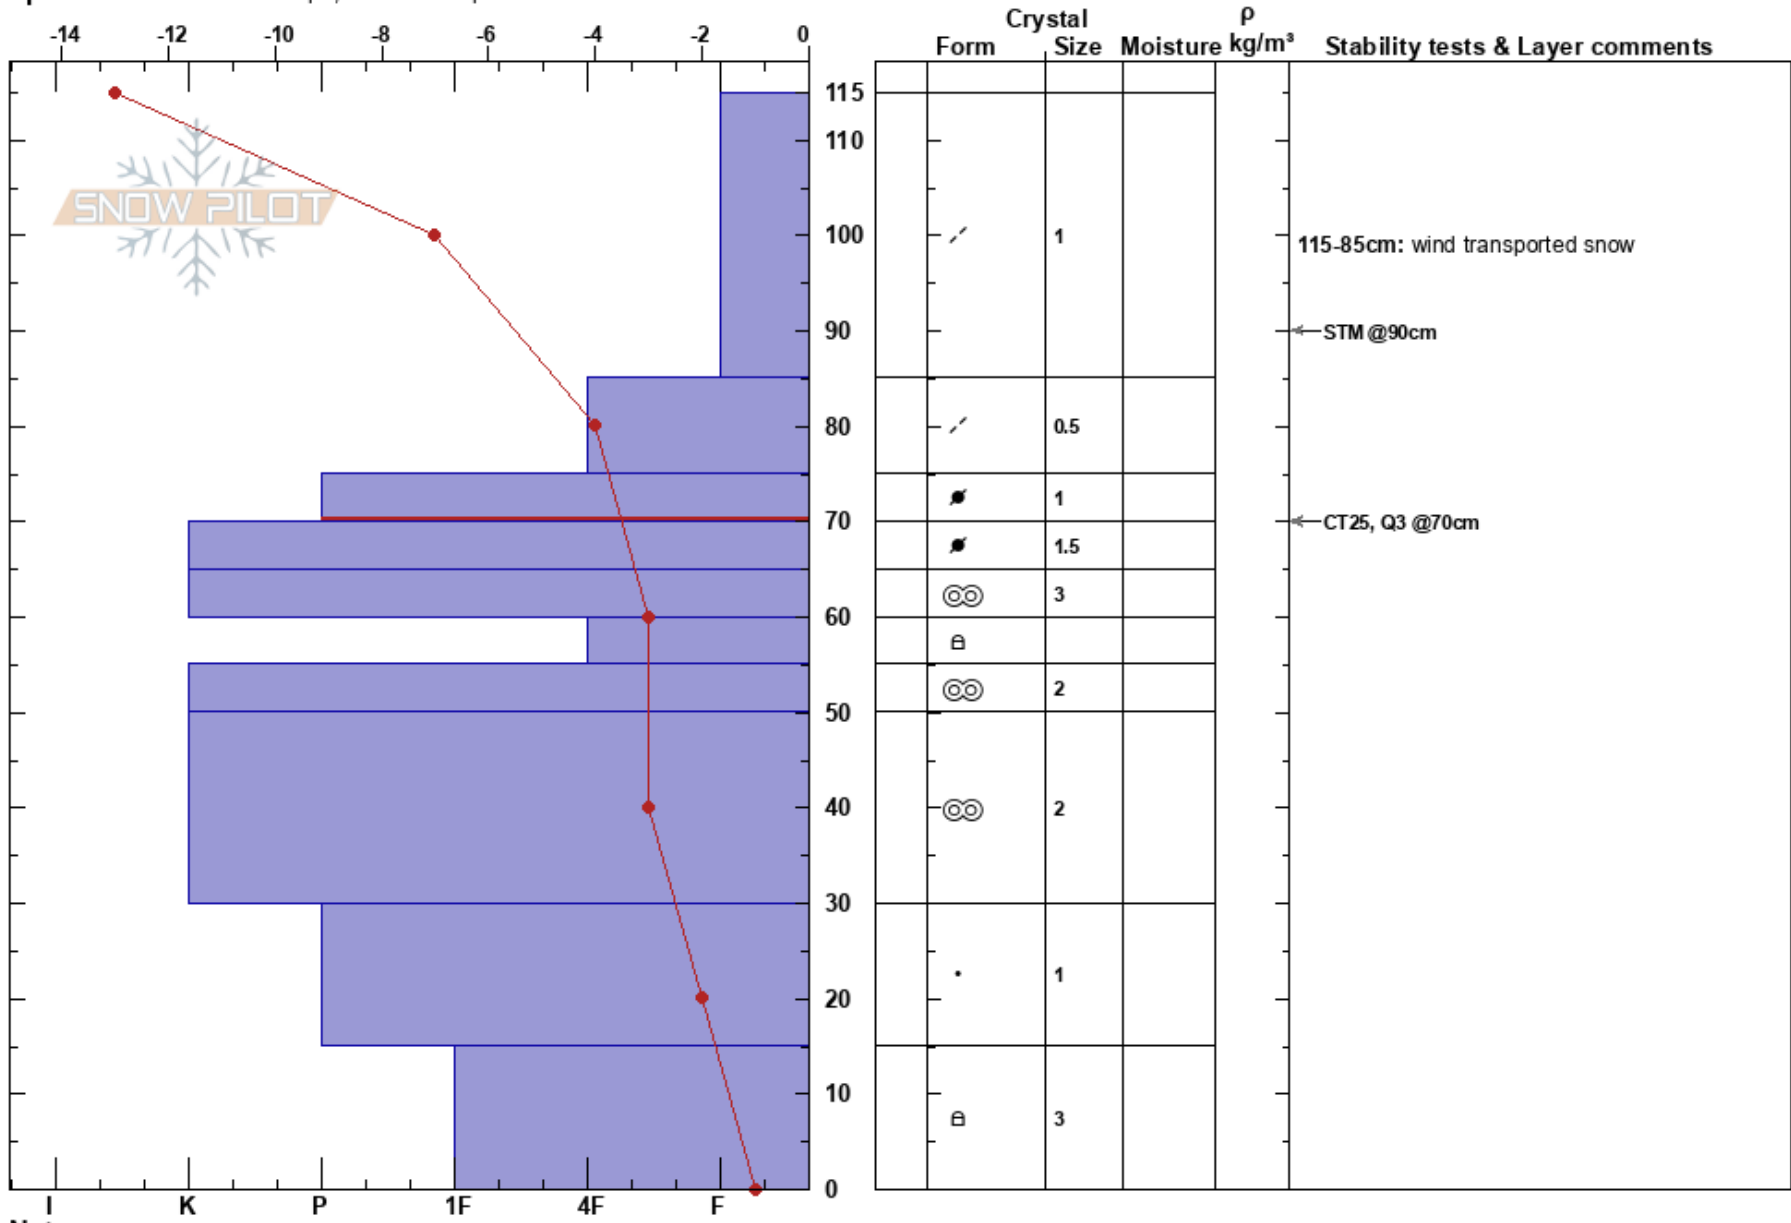

Hatcher Pass \$1000 Run Joseph Kurtak
 Talkeetna Mountains 12/23/2017 - 1:00pm
 AK Co-ord: 61.76859N, -149.29177W
 Elevation: 3517 ft Slope Angle: 24°
 Aspect: 90° Wind Loading:
 Specifics: Ski tracks on slope; We skied slope

Stability: HS:115
 Air Temperature: PF:20 115-85cm: wind transported snow
 Sky Cover: FEW 75-70cm: Problematic layer
 Precipitation: NO
 Wind: S Light Breeze

Notes: STM@90cm, Q2. CT25@70cmQ3