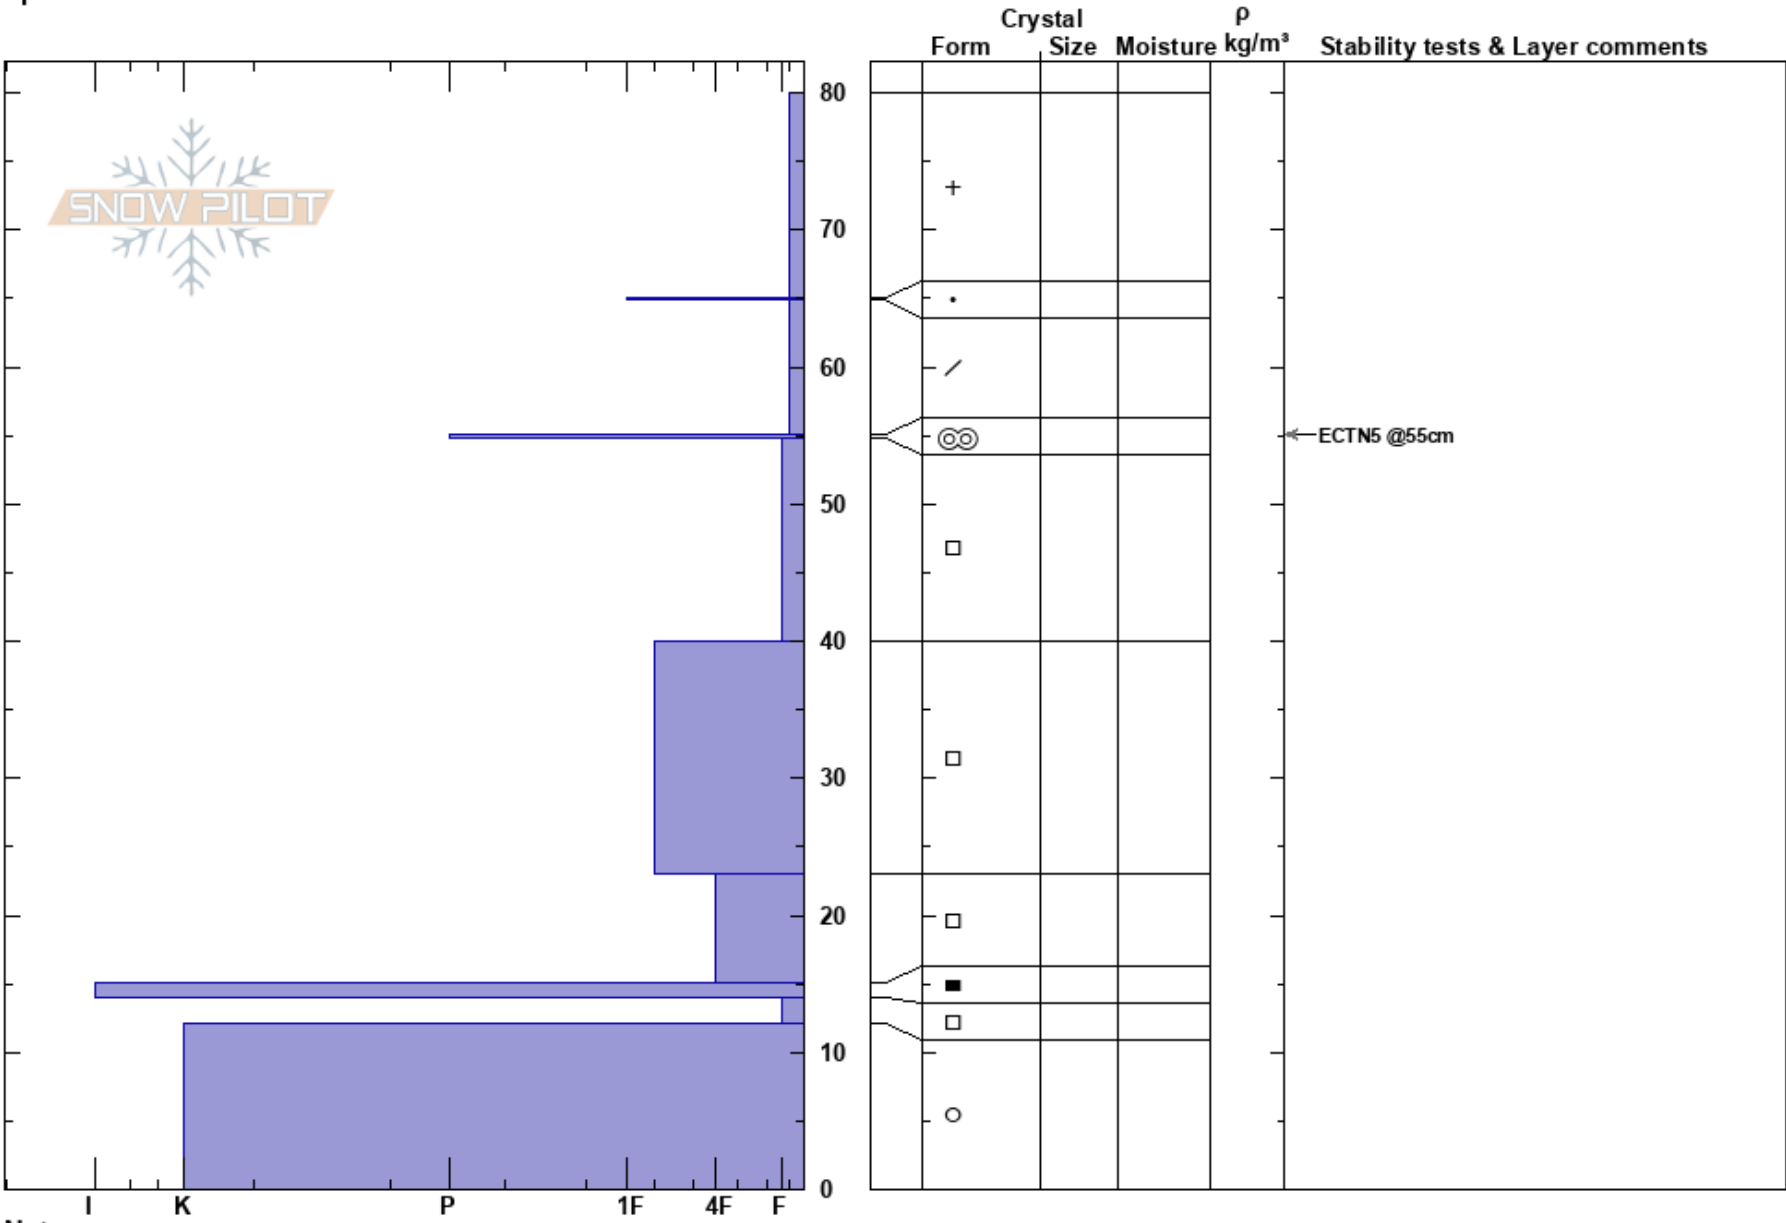

Mt Arkansas  
 Sawatch  
 CO  
 Elevation: 12000 ft  
 Aspect: E  
 Specifics:

Kreston Rohrig  
 12/23/2017 - 3:00pm  
 Co-ord: 39.34796N, -106.17711W  
 Slope Angle: 30°  
 Wind Loading: yes

Stability:  
 Air Temperature:  
 Sky Cover: OVC  
 Precipitation: S1  
 Wind: W Moderate

HS:80 Layer Notes:

Notes: Wind was swirling and increased throughout the day