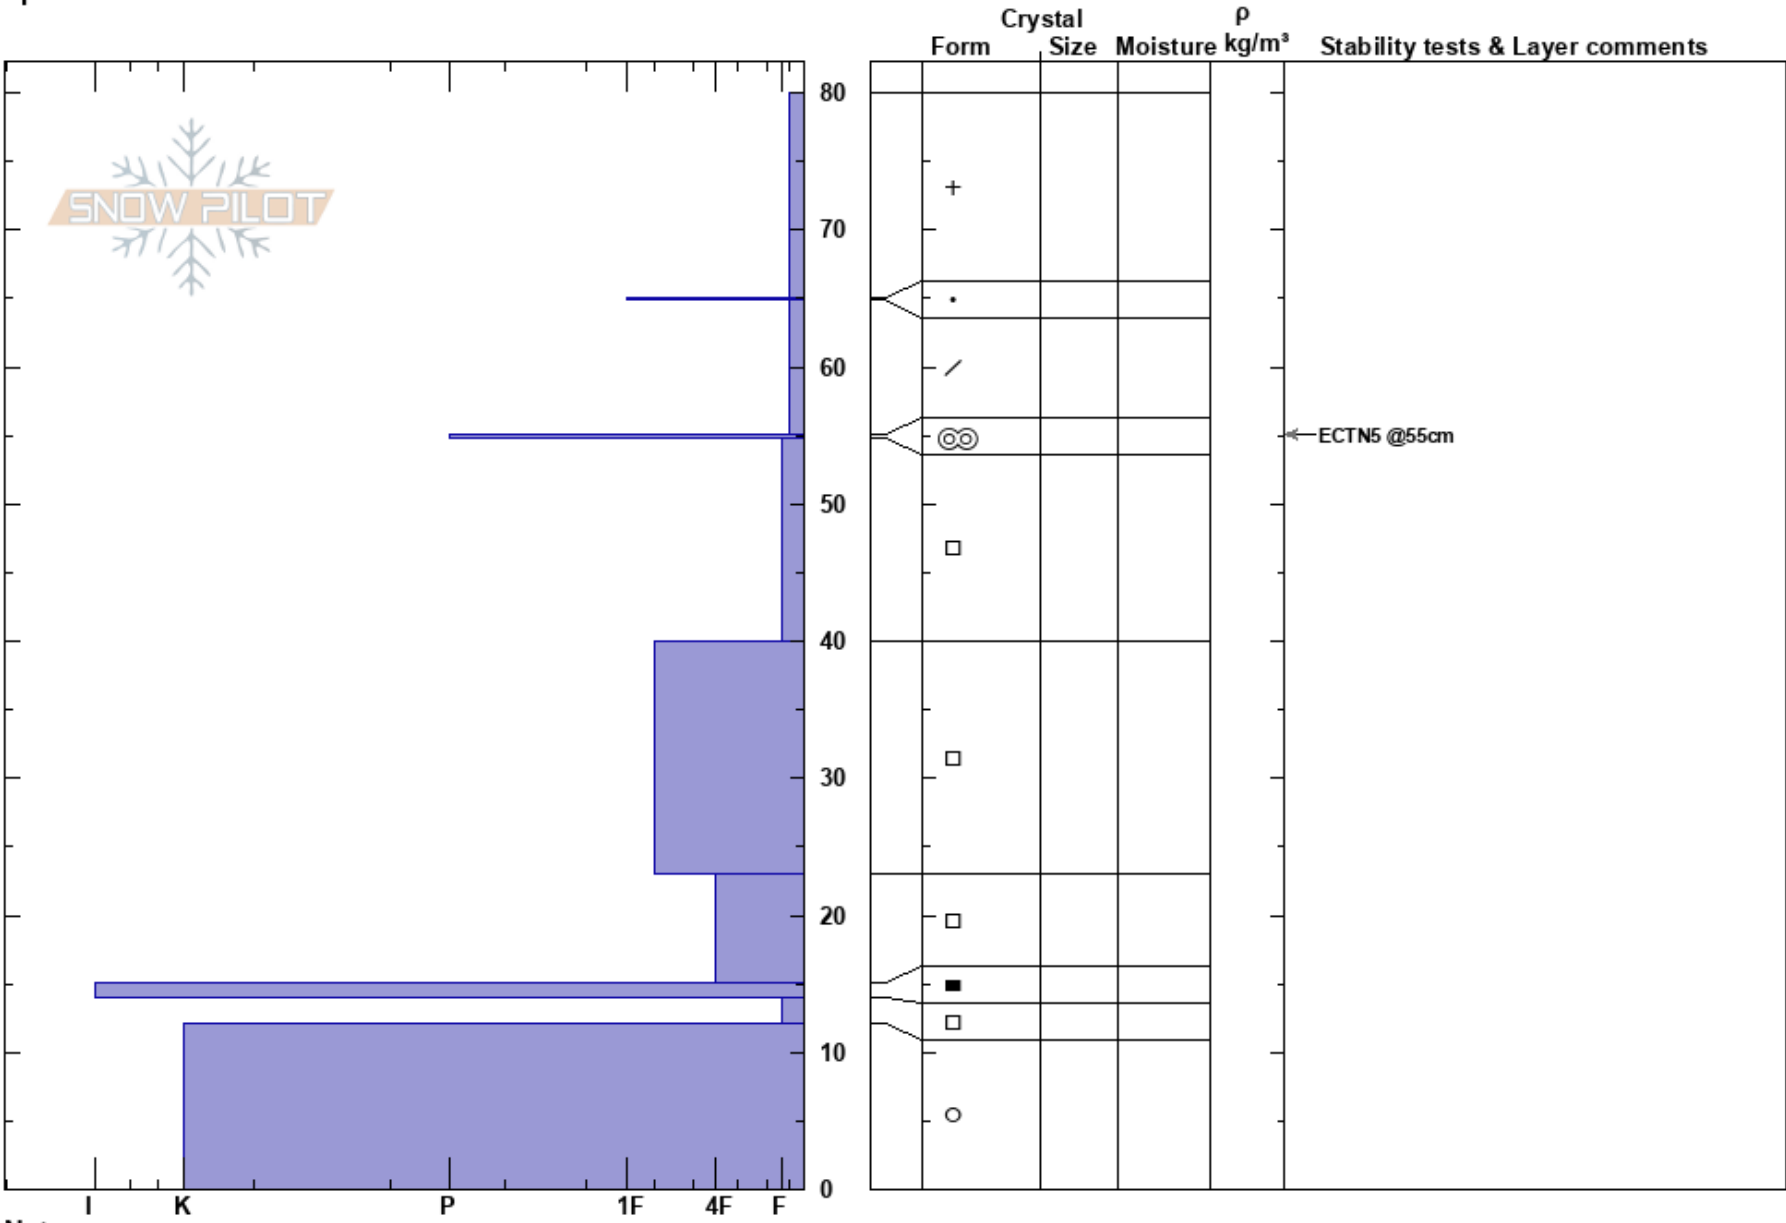

Mt Arkansas
 Sawatch
 CO
 Elevation: 12000 ft
 Aspect: E
 Specifics:

Kreston Rohrig
 12/23/2017 - 3:00pm
 Co-ord: 39.34796N, -106.17711W
 Slope Angle: 30°
 Wind Loading: yes

Stability:
 Air Temperature:
 Sky Cover: OVC
 Precipitation: S1
 Wind: W Moderate

HS:80 Layer Notes:

Notes: Wind was swirling and increased throughout the day