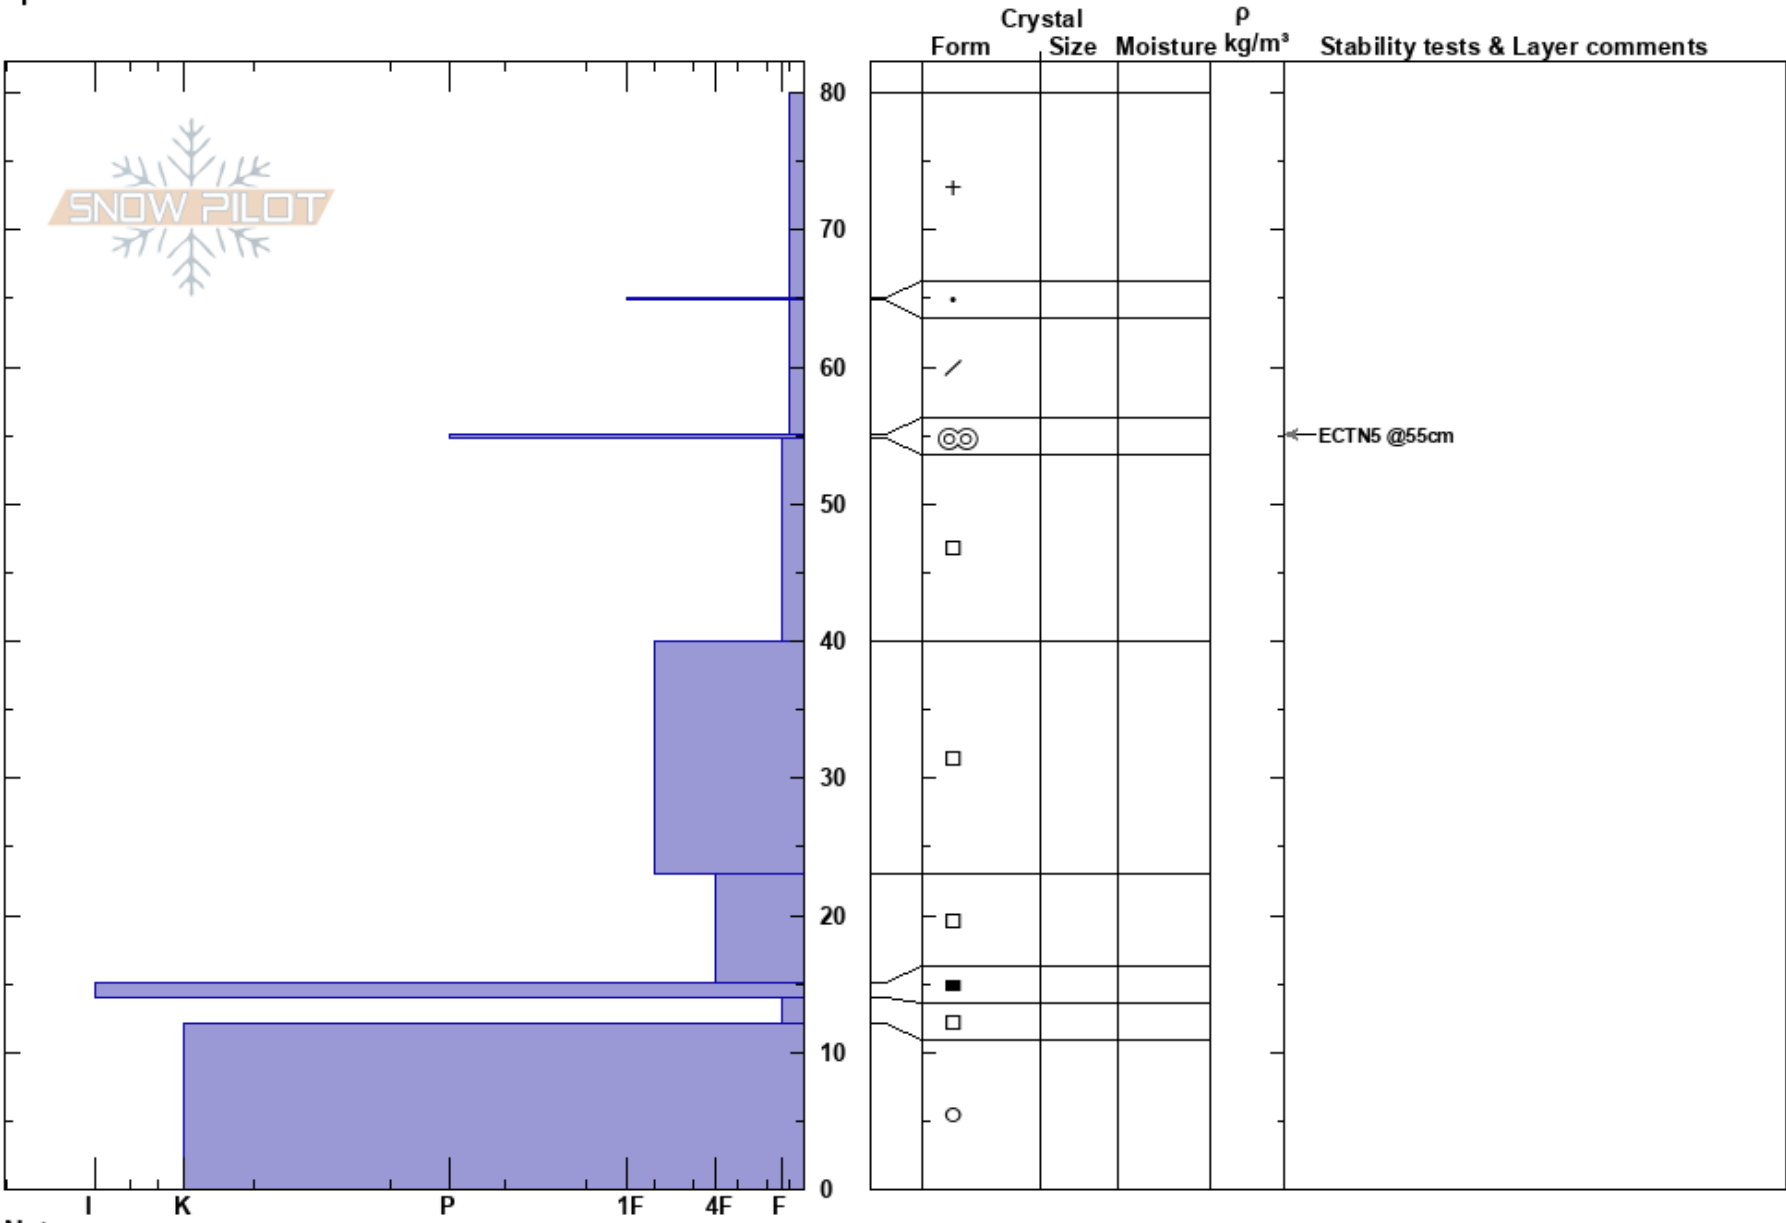

Mt Arkansas
 Sawatch
 CO
 Elevation: 12000 ft
 Aspect: E
 Specifics:

Kreston Rohrig
 12/23/2017 - 3:00pm
 Co-ord: 39.34796N, -106.17711W
 Slope Angle: 30°
 Wind Loading: yes

Stability:
 Air Temperature:
 Sky Cover: OVC
 Precipitation: S1
 Wind: W Moderate

HS:80

Layer Notes:

Notes: Wind was swirling and increased throughout the day