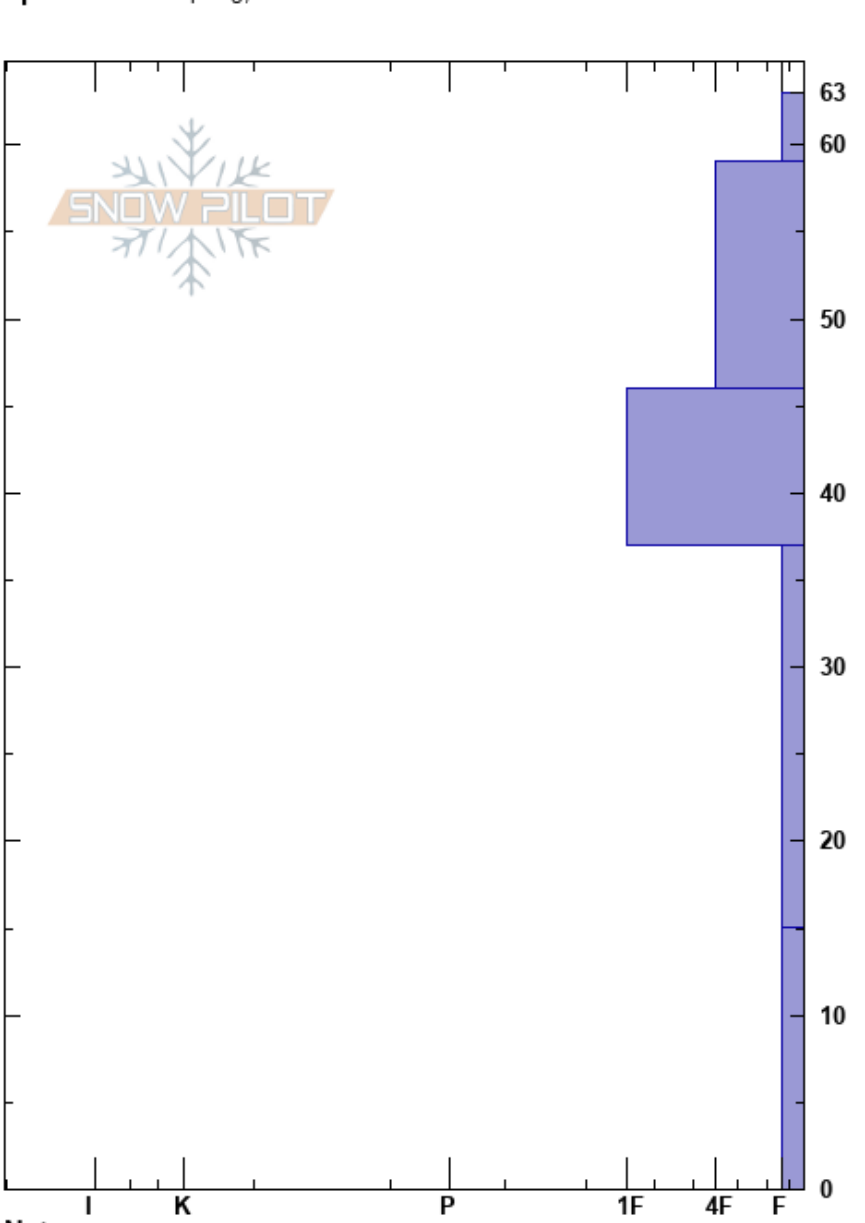

Quandary below lower E
 Tenmile Range
 CO
 Elevation: 11790 ft
 Aspect:
 Specifics: Collapsing, localizer

Drew Gibson
 12/25/2022 - 2:00pm
 Co-ord: 39.39541N, -106.07575W
 Slope Angle: 28°
 Wind Loading: previous

Stability:
 Air Temperature:
 Sky Cover: BKN
 Precipitation: NO
 Wind: NW Moderate

HS:63

Layer Notes:

Height (ft)	Crystal		Moisture	ρ kg/m ³	Stability tests & Layer comments
	Form	Size			
63	/	0.5			
60	/	0.3-0.5	D		
50	•	0.3-0.5	D		
40		0.5-1	D		
30					← 2x CTV, SC @37cm ← ECTPV @37cm
20	□	2-3	D		
10	△	4-10	D		
0					