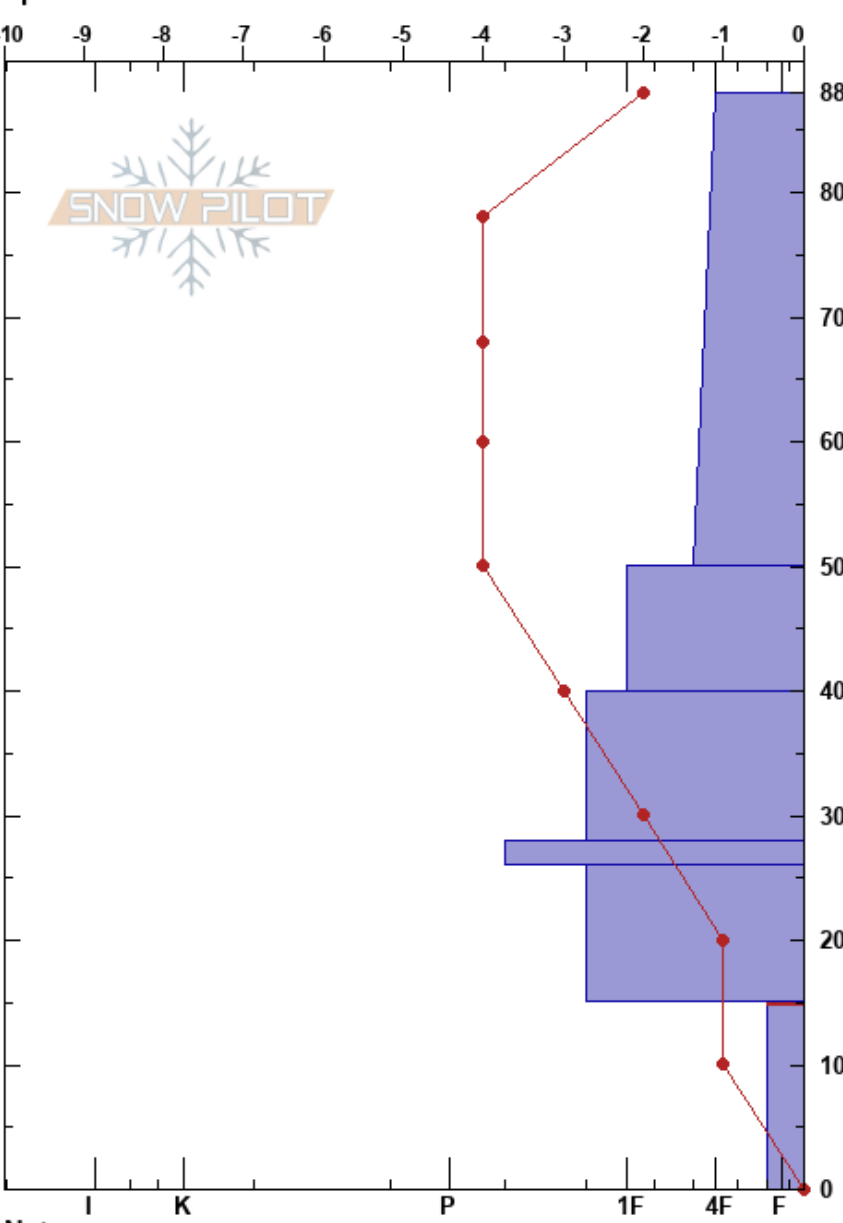

Above Powerline Trail
 Carson Range
 CA
 Elevation: 7774 ft
 Aspect: NW
 Specifics:

Mike Galgay
 12/25/2022 - 10:15am
 Co-ord: 38.92257N, -119.93835W
 Slope Angle: 29°
 Wind Loading: no

Stability: Good
 Air Temperature: 6°C
 Sky Cover: FEW
 Precipitation: NO
 Wind: SW Calm

HS:88
 PF:25 15-0cm: Problematic layer

Elevation (cm)	Crystal		Moisture	ρ kg/m³	Stability tests & Layer comments
	Form	Size			
88	⊖	0.3			
70	•	0.3	M		
50	• (⊖)	0.3(0.5)	M		← CT22, PC @50cm
40	•	(0.3)	M		
30	⊙⊙				
20	• (⊖)	0.3(0.5)	M		← CT28, SC @15cm ← PST79/100 (End) @15cm
10	□	2	M		
0					← ECTX