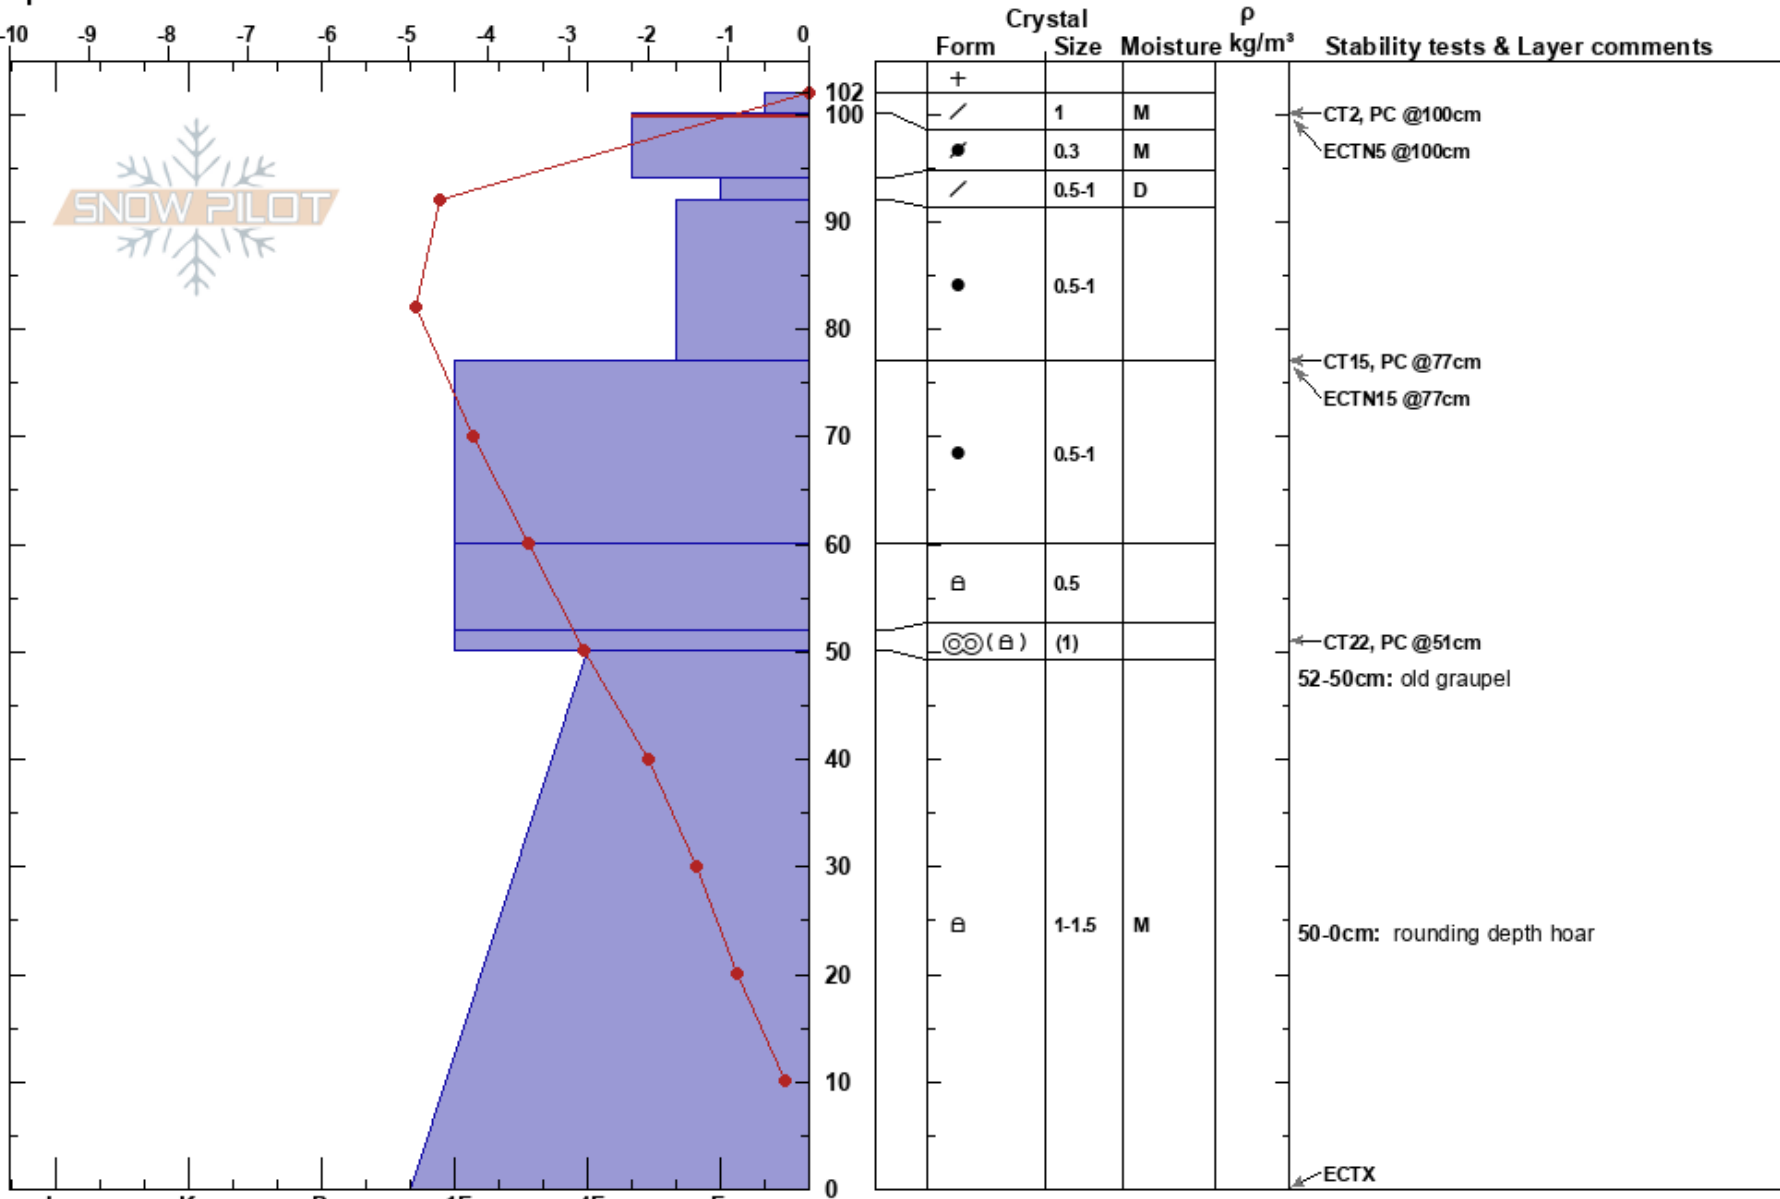

East Timp 8780'
 Southern Wasatch
 UT
 Elevation: 8780 ft
 Aspect: N
 Specifics:

Dave Kelly
 12/24/2022 - 11:00am
 Co-ord: 40.37689N, -111.56834W
 Slope Angle: 18°
 Wind Loading: previous

Stability: Fair
 Air Temperature: -2.2°C
 Sky Cover: X
 Precipitation: NO
 Wind: SW Light Breeze

HS:102
 Layer Notes:
 100-94cm: Problematic layer
 52-50cm: old graupel
 50-0cm: rounding depth hoar

Notes: Pit dug with Woody UDOT. Dirt layer at 94cm. Area of concern 100cm followed by interface at 77cm and then rounding facets at 51cm @ MFcr.