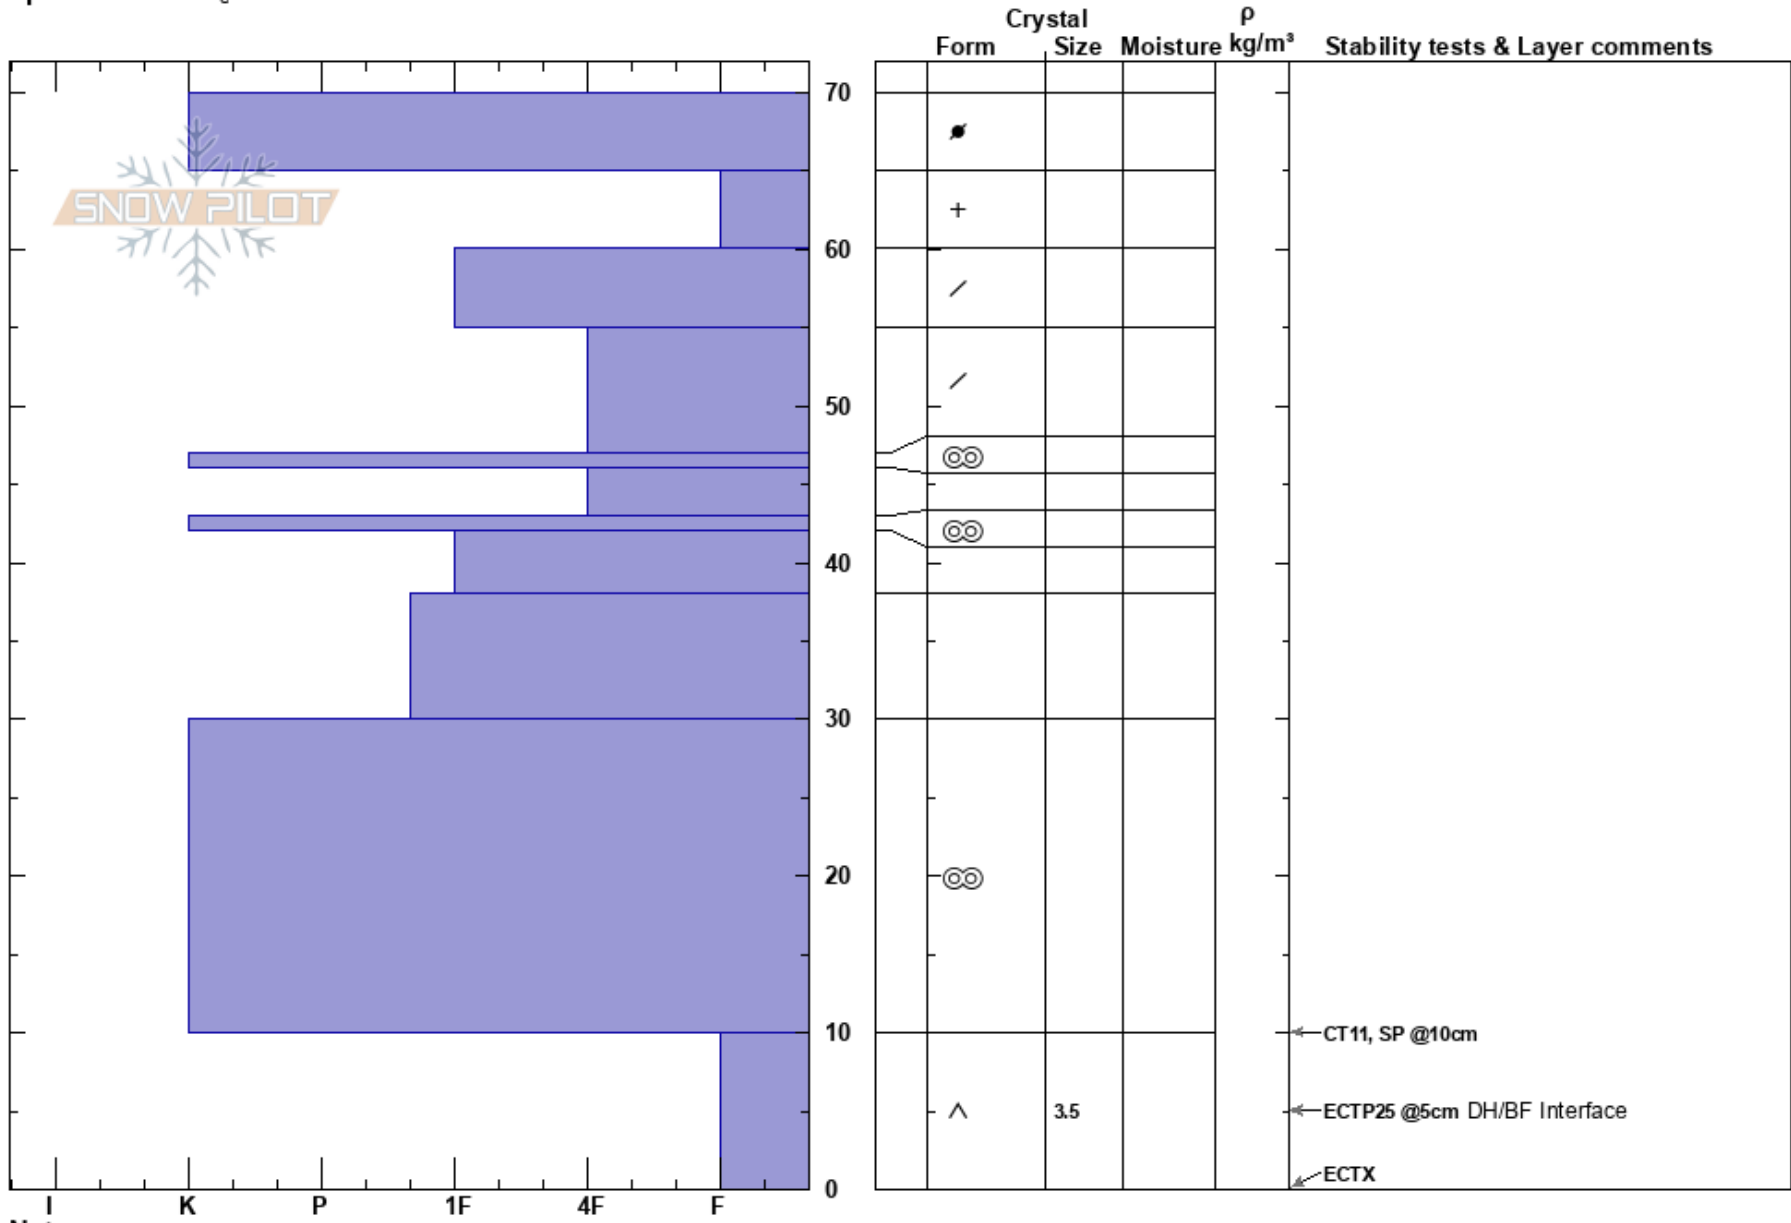

Tenderfoot Ridge
 Kenai Mountains
 AK
 Elevation: 3100 ft
 Aspect: N
 Specifics: Cracking

Jordan Haffener
 12/22/2017 - 3:00pm
 Co-ord: 60.62982N, -149.47011W
 Slope Angle: 30°
 Wind Loading: yes

Stability: **HS:70**
 Air Temperature: -6°C
 Sky Cover: BKN
 Precipitation: NO
 Wind: N Moderate
 PF:12
 10-0cm: Problematic layer