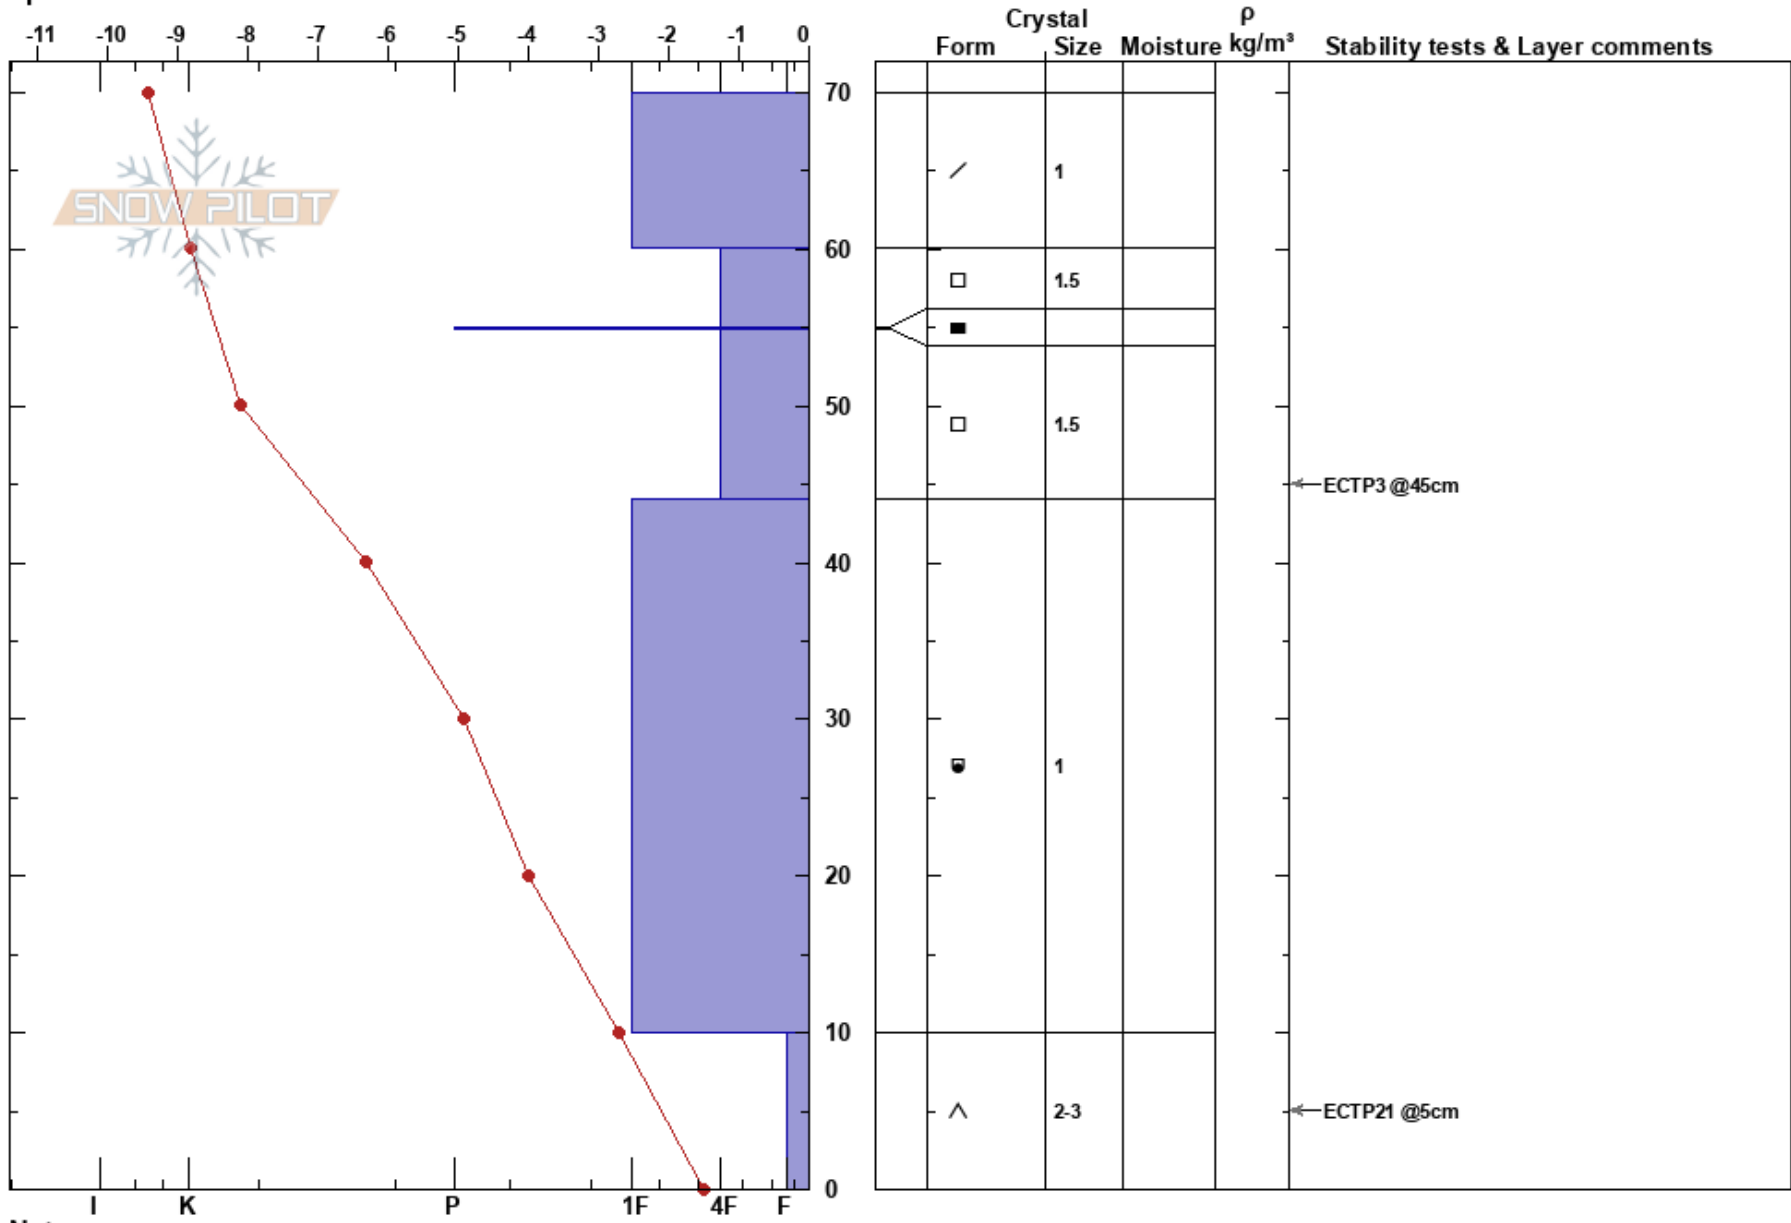

Mulfjället
 Mulfjället
 Sweden
Elevation: 861 m
Aspect: SE
Specifics:

Oskar Brodén
 24/12/2022 - 10:10
Co-ord: 63.41189N, 12.94902E
Slope Angle: 38°
Wind Loading:

Stability:
Air Temperature: -9.6°C
Sky Cover: BKN
Precipitation: NO
Wind: SW Light Breeze

HS: 70

Layer Notes:

Notes: