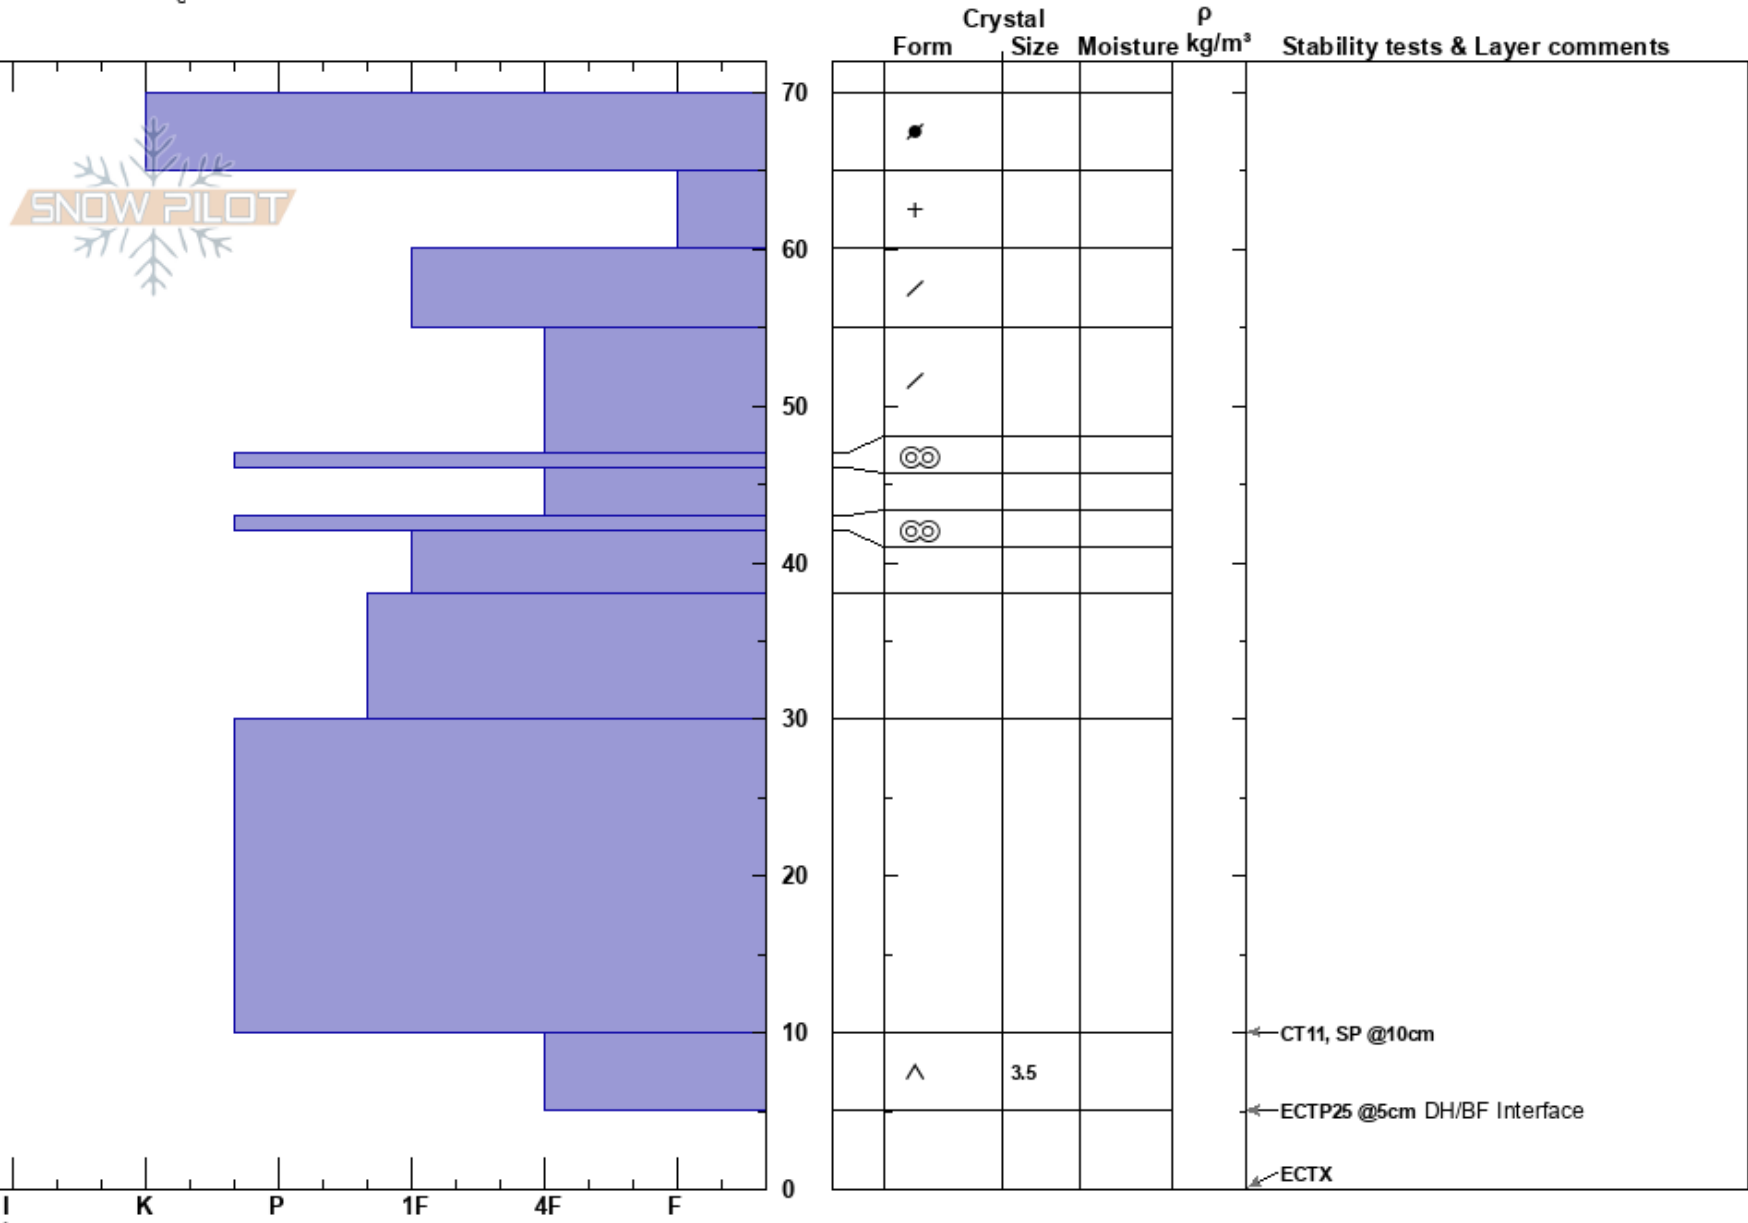

Tenderfoot Ridge
 Kenai Mountains
 AK
 Elevation: 3100 ft
 Aspect: N
 Specifics: Cracking

Jordan Haffener
 12/22/2017 - 3:00pm
 Co-ord: 60.62982N, -149.47011W
 Slope Angle: 30°
 Wind Loading: yes

Stability: HS:70
 Air Temperature: -6°C PF:12
 Sky Cover: BKN
 Precipitation: NO
 Wind: N Moderate

Layer Notes:

Notes: