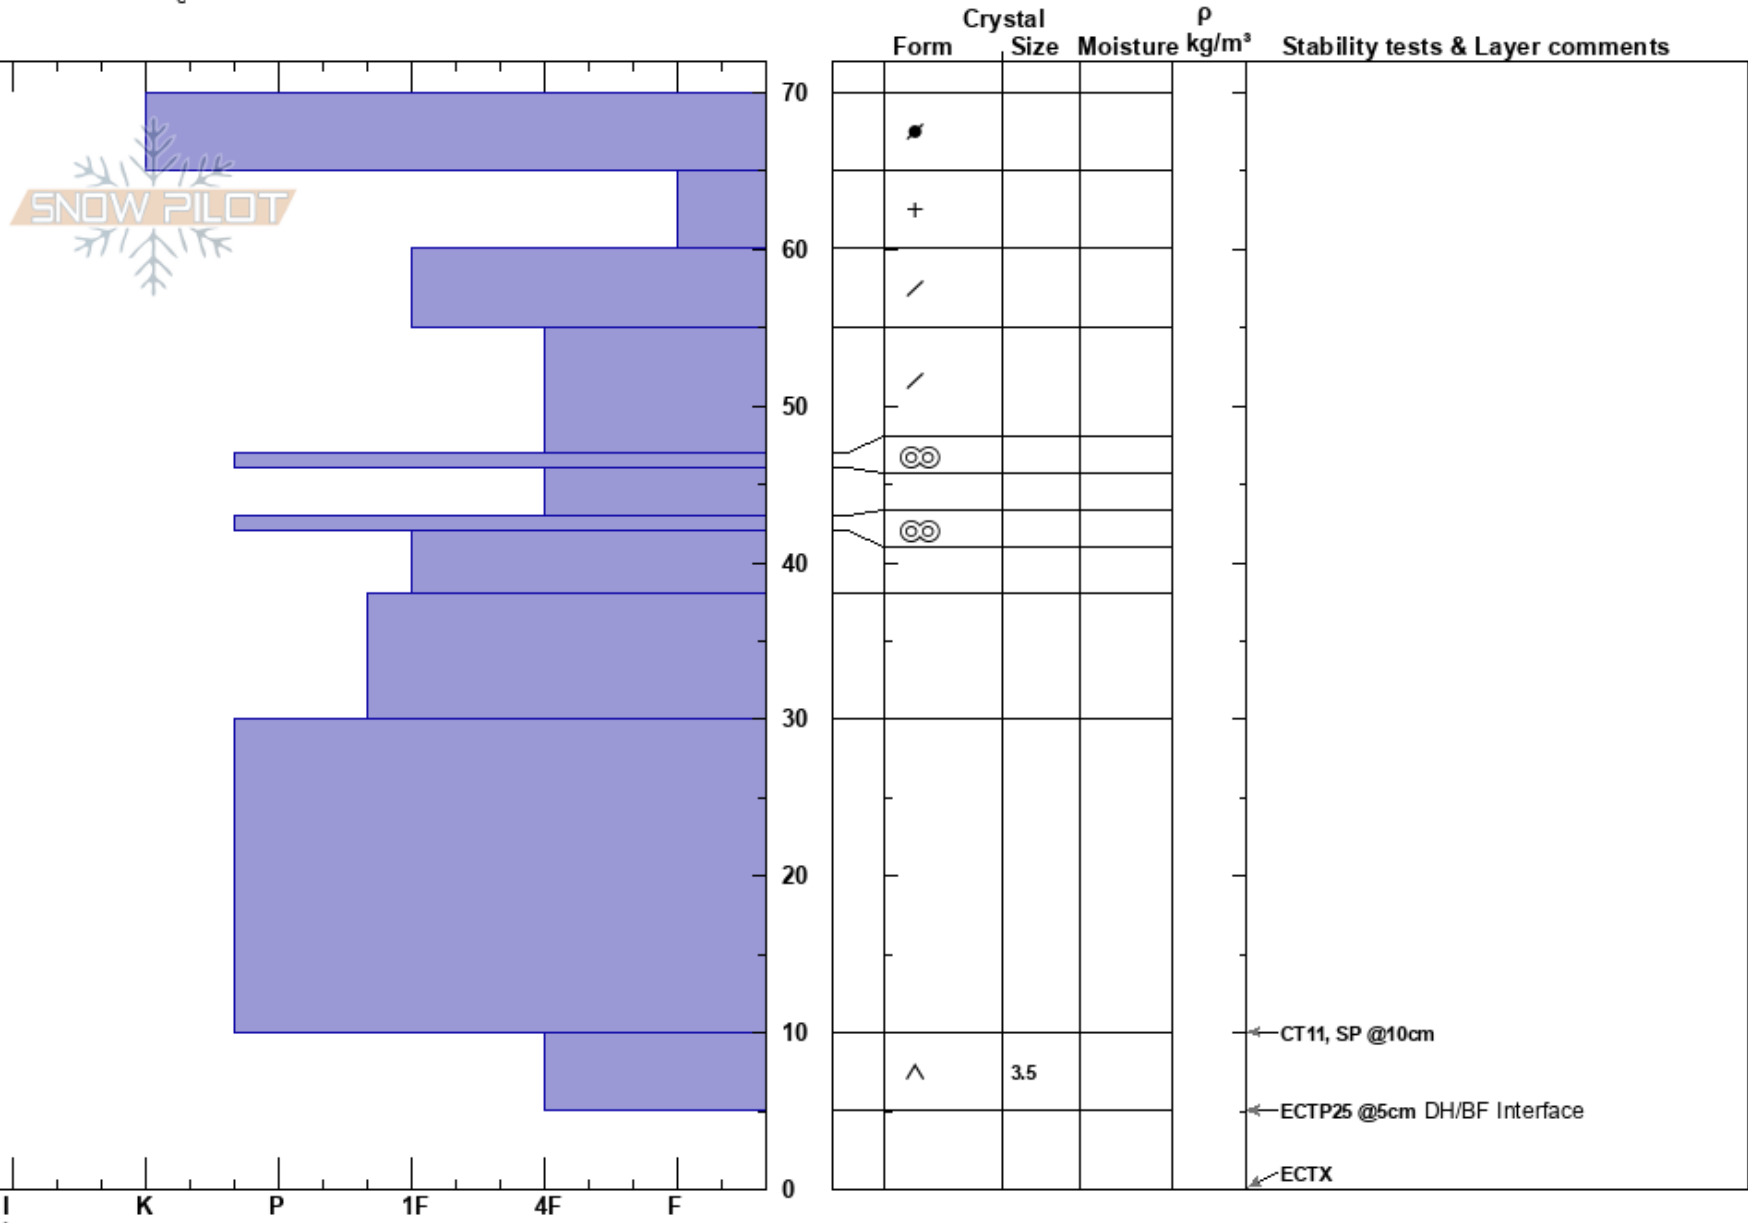

Tenderfoot Ridge  
 Kenai Mountains  
 AK  
 Elevation: 3100 ft  
 Aspect: N  
 Specifics: Cracking

Jordan Haffener  
 12/22/2017 - 3:00pm  
 Co-ord: 60.62982N, -149.47011W  
 Slope Angle: 30°  
 Wind Loading: yes

Stability: HS:70  
 Air Temperature: -6°C PF:12  
 Sky Cover: BKN  
 Precipitation: NO  
 Wind: N Moderate

Layer Notes:

Notes: