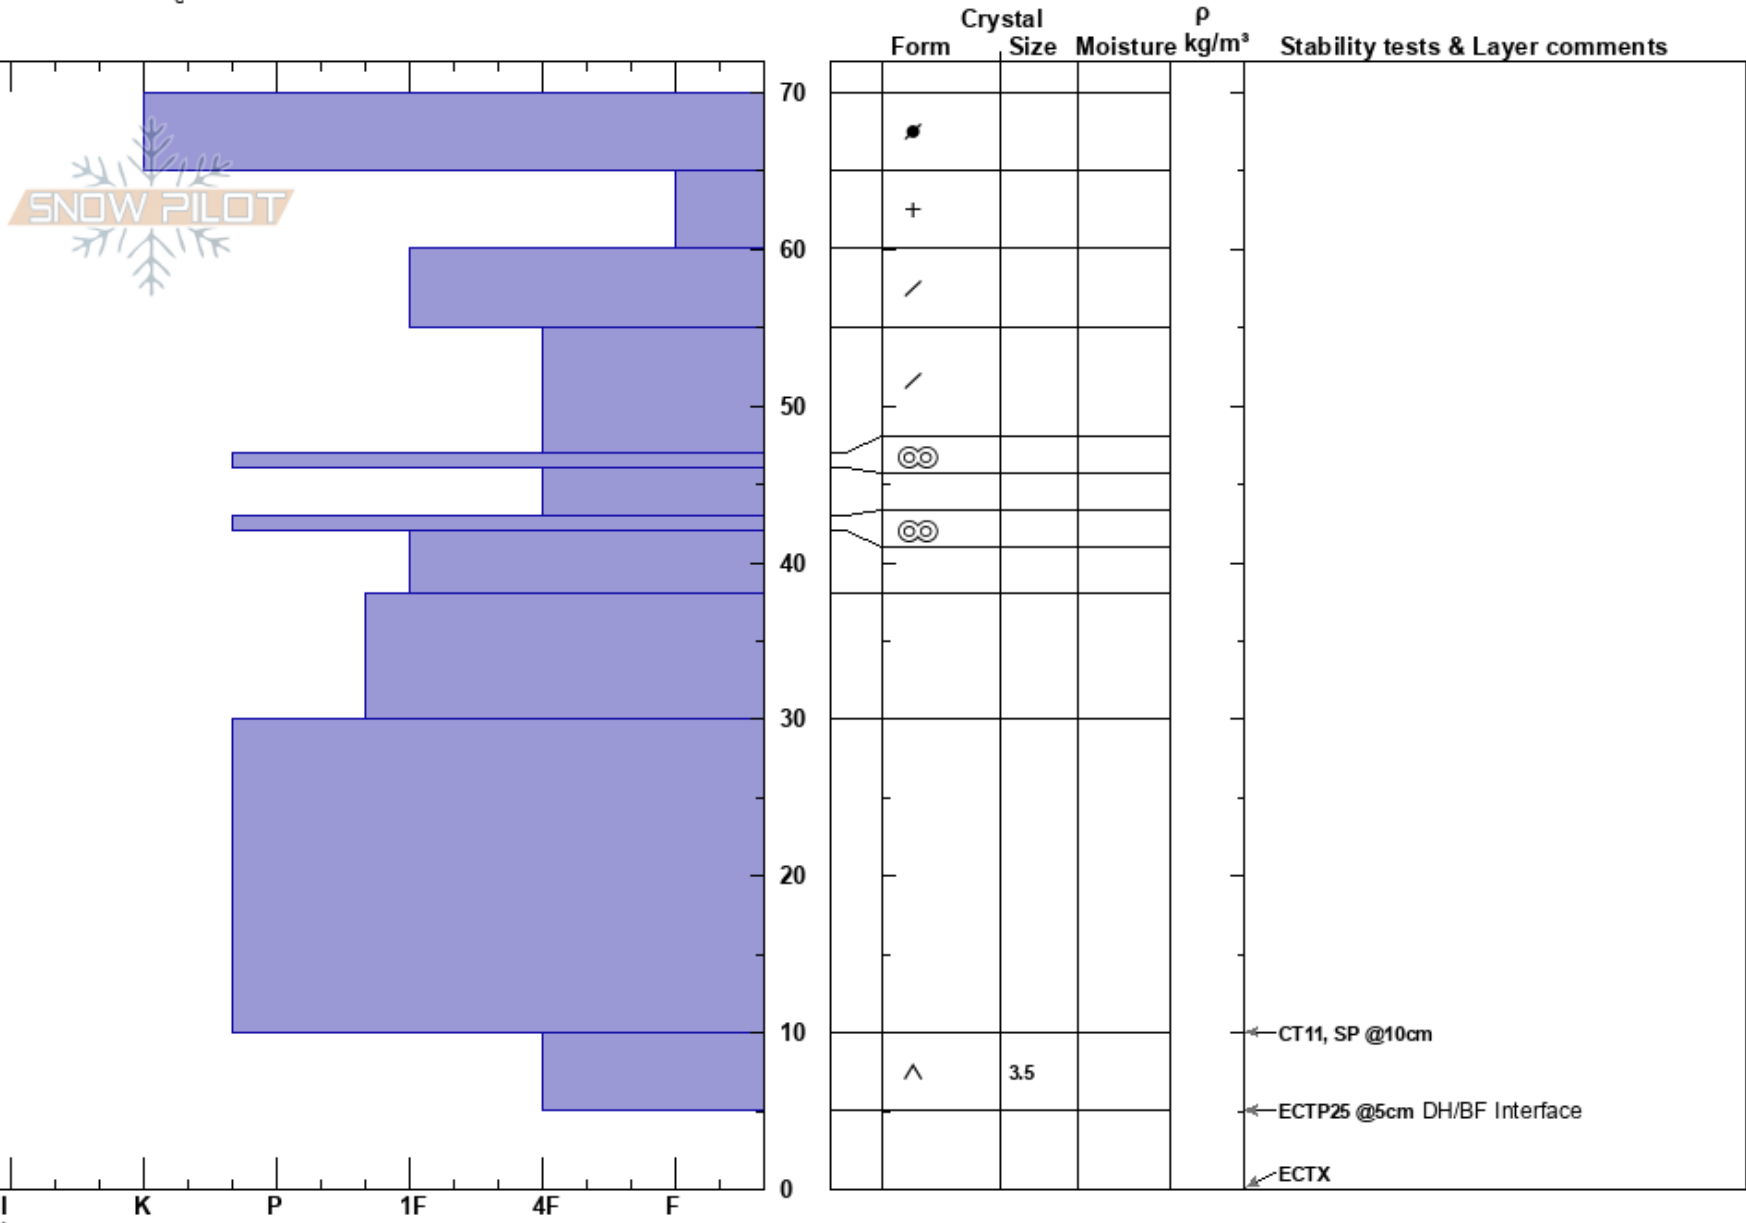

Tenderfoot Ridge
 Kenai Mountains
 AK
 Elevation: 3100 ft
 Aspect: N
 Specifics: Cracking

Jordan Haffener
 12/22/2017 - 3:00pm
 Co-ord: 60.62982N, -149.47011W
 Slope Angle: 30°
 Wind Loading: yes

Stability: HS:70
 Air Temperature: -6°C PF:12
 Sky Cover: BKN
 Precipitation: NO
 Wind: N Moderate
 Layer Notes: 10-5cm: Problematic layer