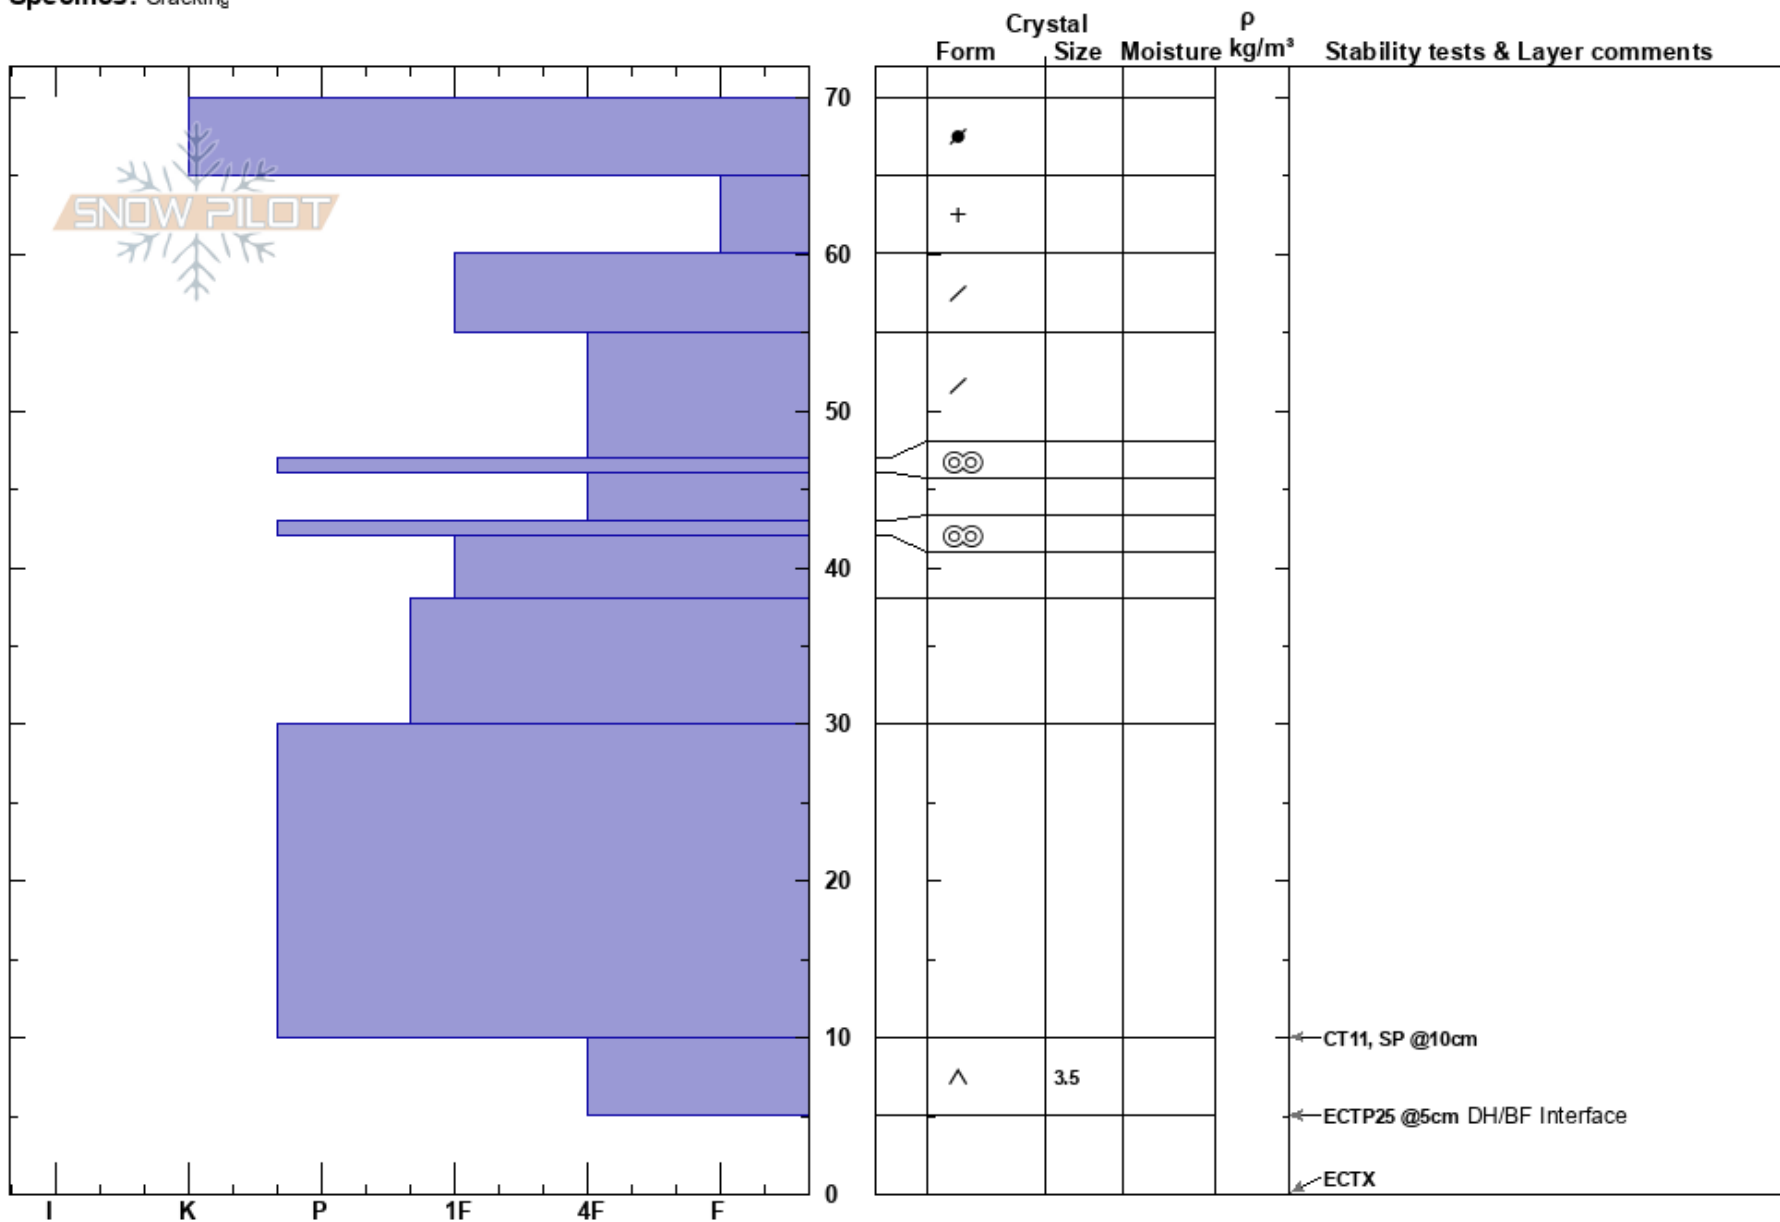

Tenderfoot Ridge
 Kenai Mountains
 AK
 Elevation: 3100 ft
 Aspect: N
 Specifics: Cracking

Jordan Haffener
 12/22/2017 - 3:00pm
 Co-ord: 60.62982N, -149.47011W
 Slope Angle: 30°
 Wind Loading: yes

Stability: HS:70
 Air Temperature: -6°C PF:12
 Sky Cover: BKN
 Precipitation: NO
 Wind: N Moderate
 Layer Notes: 10-5cm: Problematic layer