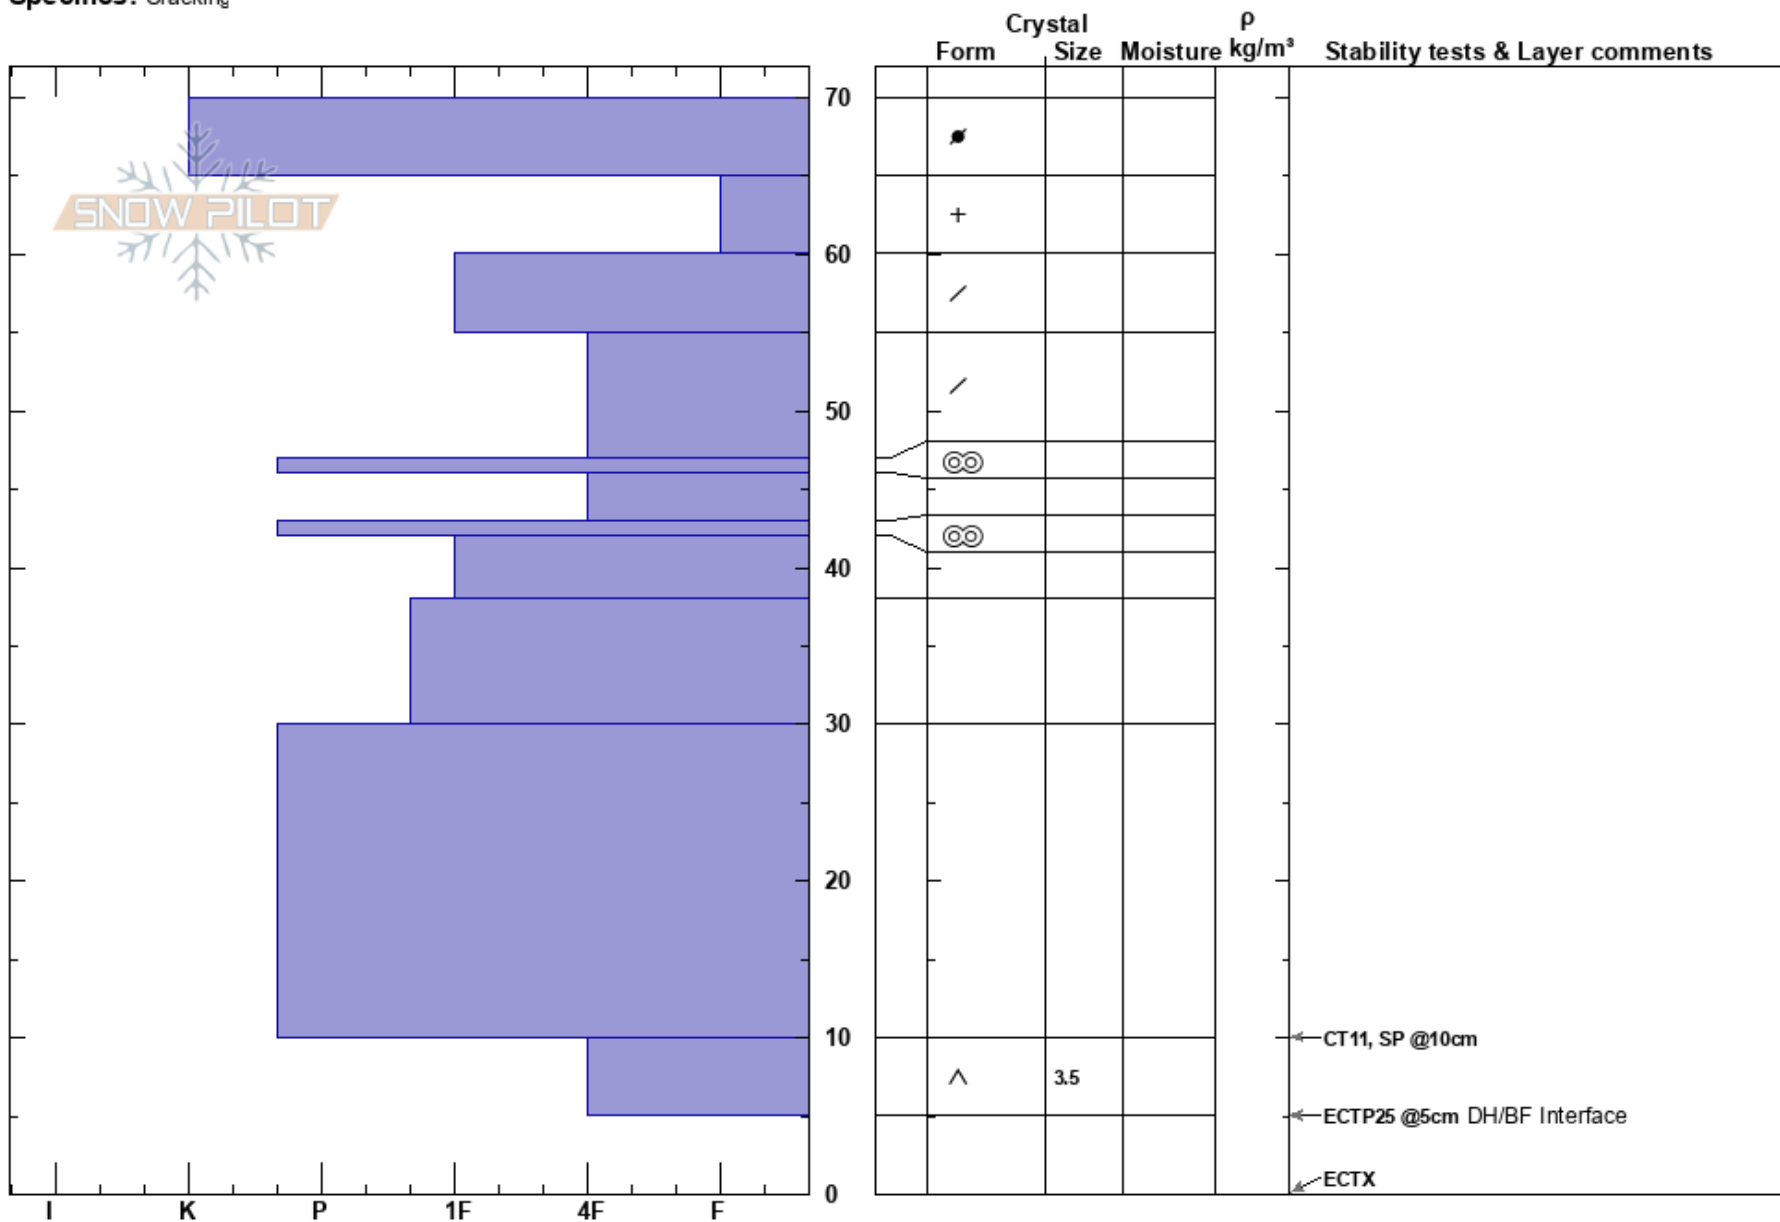

Tenderfoot Ridge  
 Kenai Mountains  
 AK  
 Elevation: 3100 ft  
 Aspect: N  
 Specifics: Cracking

Jordan Haffener  
 12/22/2017 - 3:00pm  
 Co-ord: 60.62982N, -149.47011W  
 Slope Angle: 30°  
 Wind Loading: yes

Stability: HS:70  
 Air Temperature: -6°C PF:12  
 Sky Cover: BKN  
 Precipitation: NO  
 Wind: N Moderate  
 Layer Notes: 10-5cm: Problematic layer

Notes: